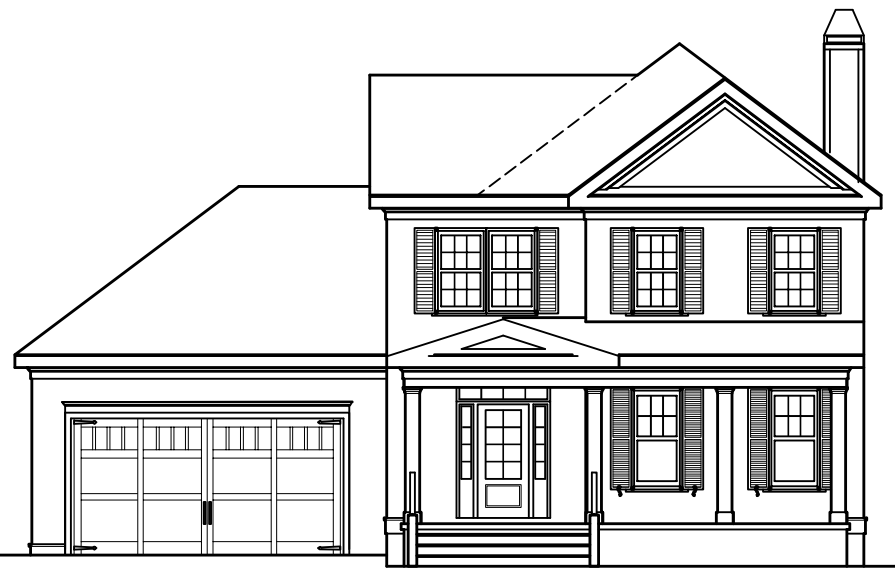

Builders Best Home Plans.com, Inc.
1241 Smokey Road
Newnan, GA. 30263
www.buildersbesthomeplans.com
678-361-2356

PLAN: BBHP010019A
ELEVATION "A"
TOTAL HTD. S.F.: 2434
WIDTH: 46'
DEPTH: 76'

RIGHT ELEVATION

LEFT ELEVATION

FRONT ELEVATION

Builders Best Home Plans.com, Inc.
 1241 Smokey Road
 Newnan, GA. 30263
 www.buildersbesthomeplans.com
 678-361-2356

PLAN: BBHP020019
TOTAL HTD. S.F.: 2291
WIDTH: 45'
DEPTH: 74' - 6"

RIGHT ELEVATION

FRONT ELEVATION

LEFT ELEVATION

REAR ELEVATION