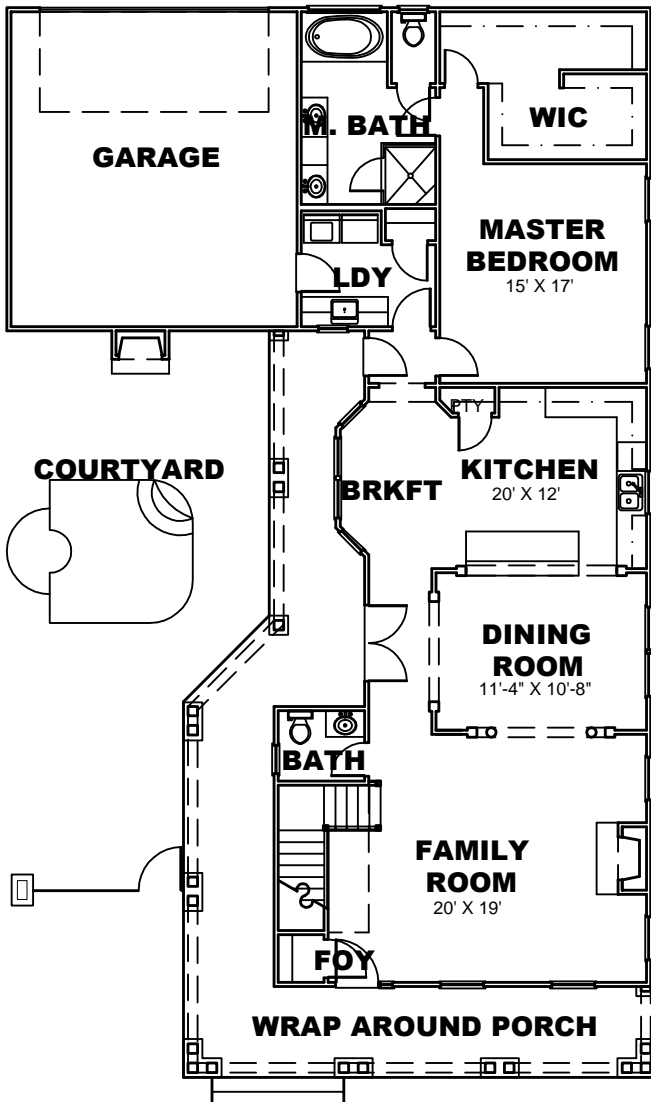

Builders Best Home Plans.com, Inc.
1241 Smokey Road
Newnan, GA. 30263
www.buildersbesthomeplans.com
678-361-2356

PLAN: BBHP010019A
ELEVATION "A"
TOTAL HTD. S.F.: 2434
WIDTH: 46'
DEPTH: 76'

RIGHT ELEVATION

LEFT ELEVATION

FRONT ELEVATION

Builders Best Home Plans.com, Inc.
 1241 Smokey Road
 Newnan, GA. 30263
 www.buildersbesthomeplans.com
 678-361-2356

PLAN: BBHP020019
TOTAL HTD. S.F.: 2291
WIDTH: 45'
DEPTH: 74' - 6"

RIGHT ELEVATION

FRONT ELEVATION

LEFT ELEVATION

REAR ELEVATION