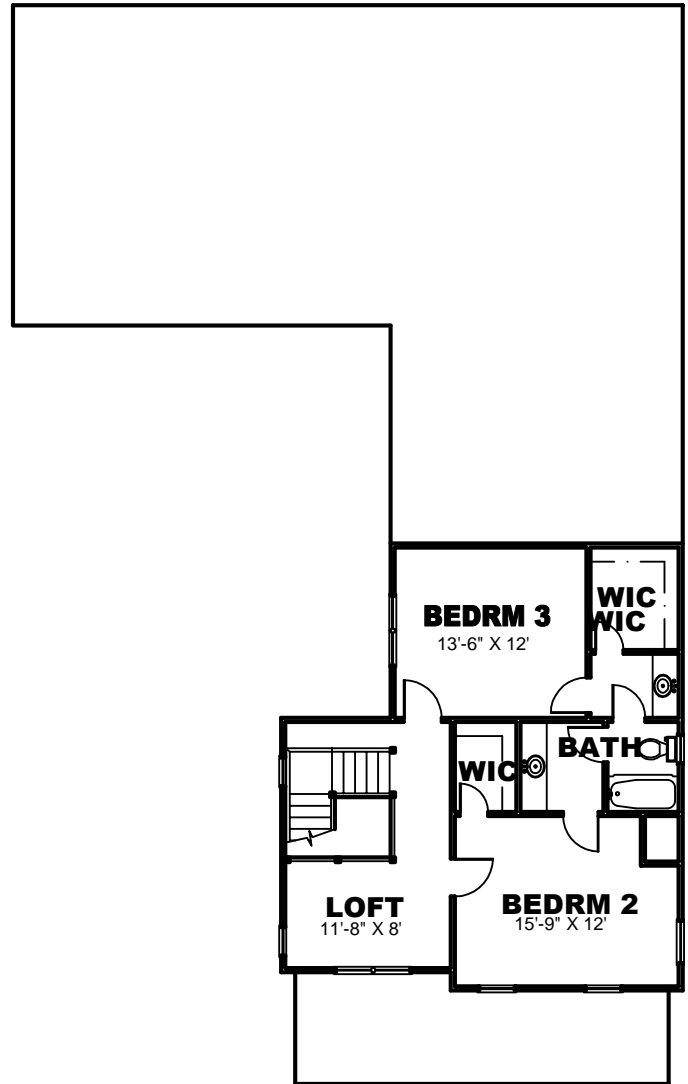

Builders Best Home Plans.com, Inc.
1241 Smokey Road
Newnan, GA. 30263
www.buildersbesthomeplans.com
678-361-2356

PLAN: BBHP010019A
ELEVATION "A"
TOTAL HTD. S.F.: 2434
WIDTH: 46'
DEPTH: 76'

RIGHT ELEVATION

LEFT ELEVATION

FRONT ELEVATION

Builders Best Home Plans.com, Inc.
 1241 Smokey Road
 Newnan, GA. 30263
 www.buildersbesthomeplans.com
 678-361-2356

PLAN: BBHP020019
TOTAL HTD. S.F.: 2291
WIDTH: 45'
DEPTH: 74' - 6"