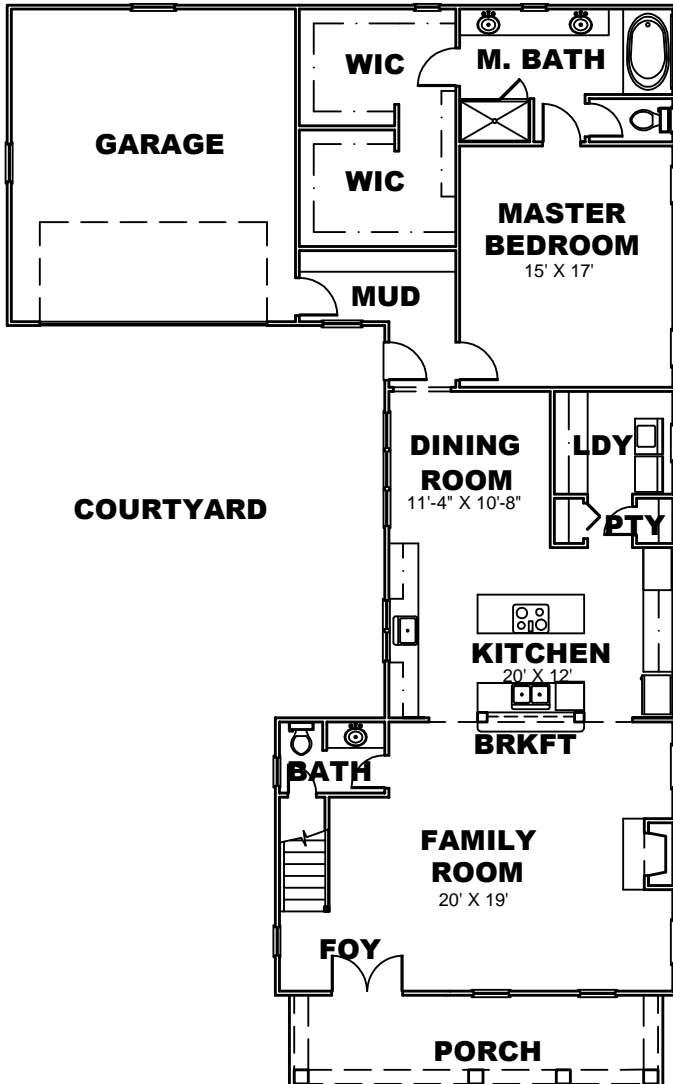

Builders Best Home Plans.com, Inc.
1241 Smokey Road
Newnan, GA. 30263
www.buildersbesthomeplans.com
678-361-2356

PLAN: BBHP010019A
ELEVATION "A"
TOTAL HTD. S.F.: 2434
WIDTH: 46'
DEPTH: 76'

RIGHT ELEVATION

LEFT ELEVATION

FRONT ELEVATION

Builders Best Home Plans.com, Inc.
 1241 Smokey Road
 Newnan, GA. 30263
 www.buildersbesthomeplans.com
 678-361-2356

PLAN: BBHP020019
TOTAL HTD. S.F.: 2291
WIDTH: 45'
DEPTH: 74' - 6"

RIGHT ELEVATION

FRONT ELEVATION

LEFT ELEVATION

REAR ELEVATION