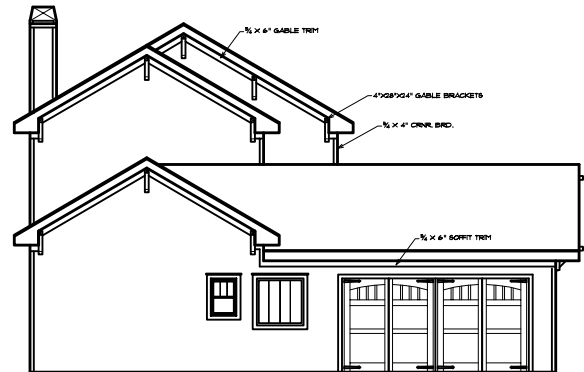

Builders Best Home Plans.com, Inc.
1241 Smokey Road
Newnan, GA. 30263
www.buildersbesthomeplans.com
678-361-2356

PLAN: BBHP010019A
ELEVATION "A"
TOTAL HTD. S.F.: 2434
WIDTH: 46'
DEPTH: 76'

RIGHT ELEVATION

LEFT ELEVATION

FRONT ELEVATION

Builders Best Home Plans.com, Inc.
 1241 Smokey Road
 Newnan, GA. 30263
 www.buildersbesthomeplans.com
 678-361-2356

PLAN: BBHP020019
TOTAL HTD. S.F.: 2291
WIDTH: 45'
DEPTH: 74' - 6"

RIGHT ELEVATION

FRONT ELEVATION

LEFT ELEVATION

REAR ELEVATION