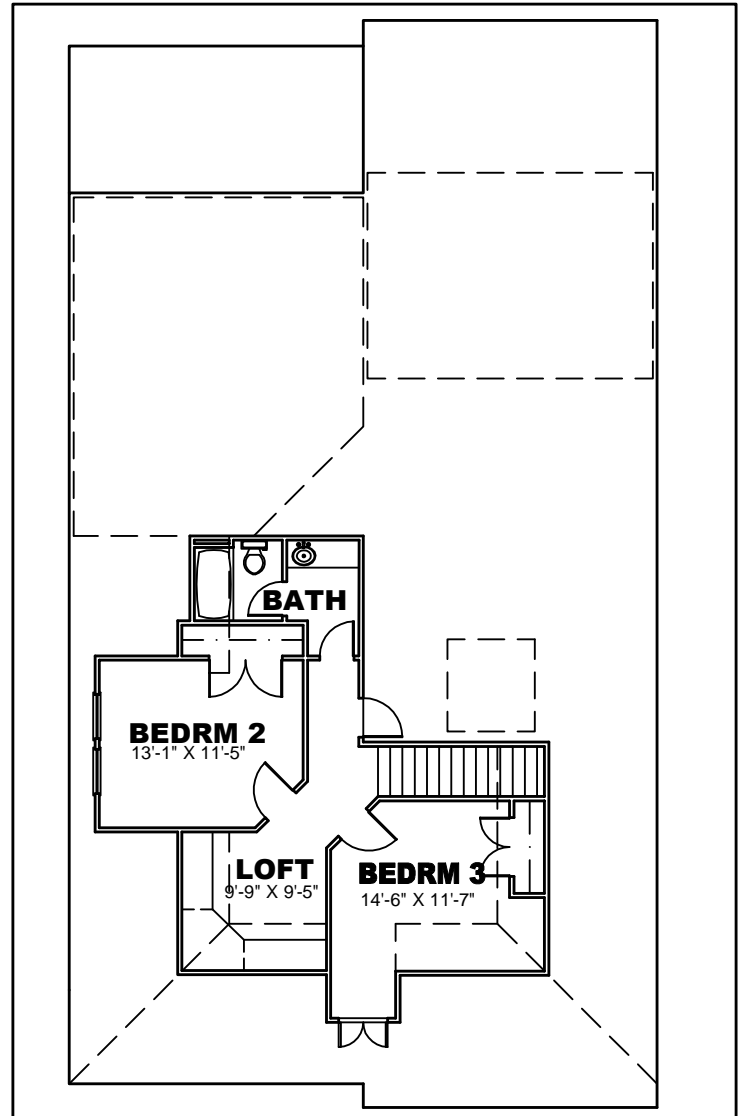

Builders Best Home Plans.com, Inc.
1241 Smokey Road
Newnan, GA. 30263
www.buildersbesthomeplans.com
678-361-2356

PLAN: BBHP020017
TOTAL HTD. S.F.: 2274
WIDTH: 40'
DEPTH: 68'

RIGHT ELEVATION

LEFT ELEVATION

FRONT ELEVATION

FIRST FLOOR PLAN

SECOND FLOOR PLAN