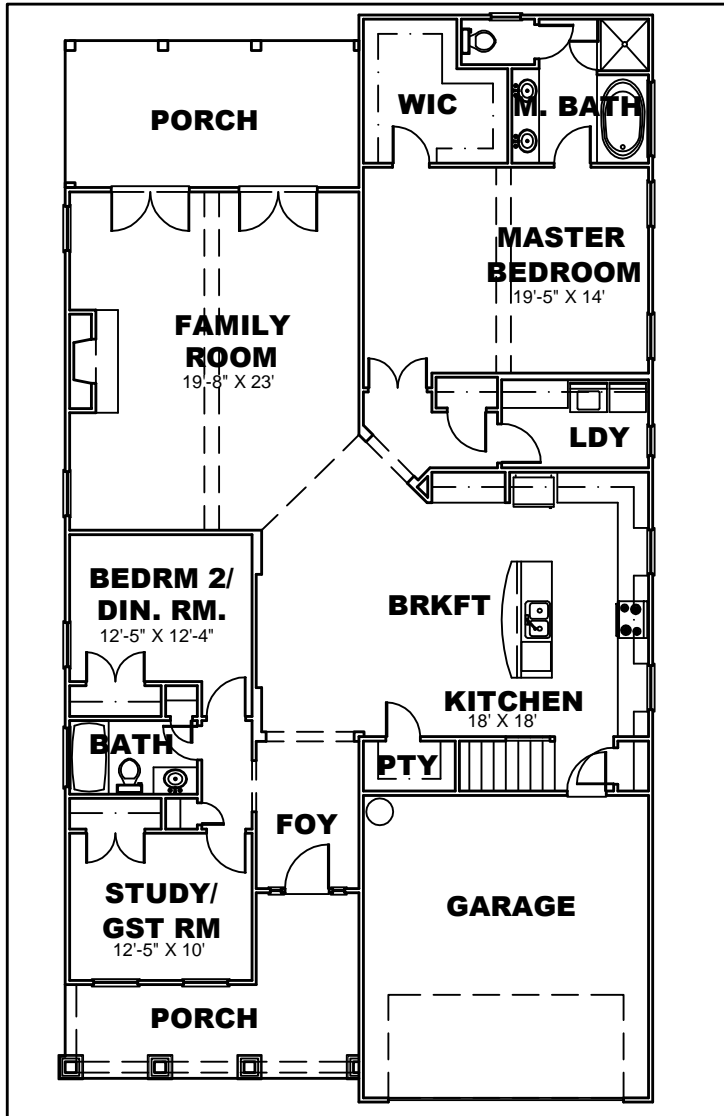

Builders Best Home Plans.com, Inc.
1241 Smokey Road
Newnan, GA. 30263
www.buildersbesthomeplans.com
678-361-2356

PLAN: BBHP020017
TOTAL HTD. S.F.: 2274
WIDTH: 40'
DEPTH: 68'

RIGHT ELEVATION

LEFT ELEVATION

FRONT ELEVATION

FIRST FLOOR PLAN

SECOND FLOOR PLAN