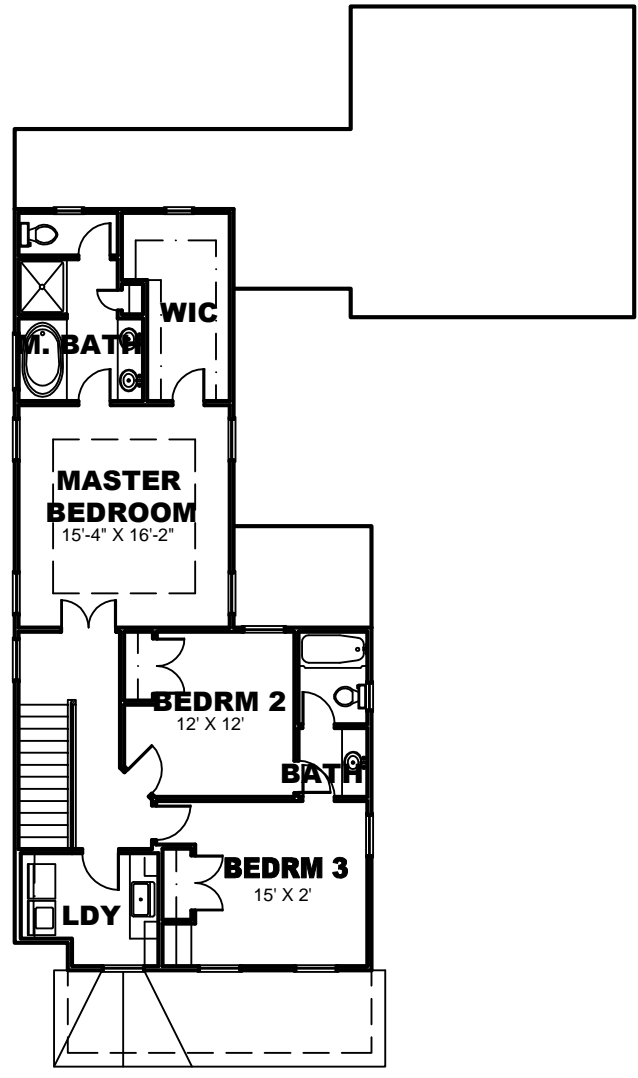

Builders Best Home Plans.com, Inc.
1241 Smokey Road
Newnan, GA. 30263
www.buildersbesthomeplans.com
678-361-2356

PLAN: BBHP020015
TOTAL HTD. S.F.: 2320
WIDTH: 45'
DEPTH: 76'

RIGHT ELEVATION

LEFT ELEVATION

FRONT ELEVATION

FIRST FLOOR PLAN

SECOND FLOOR PLAN