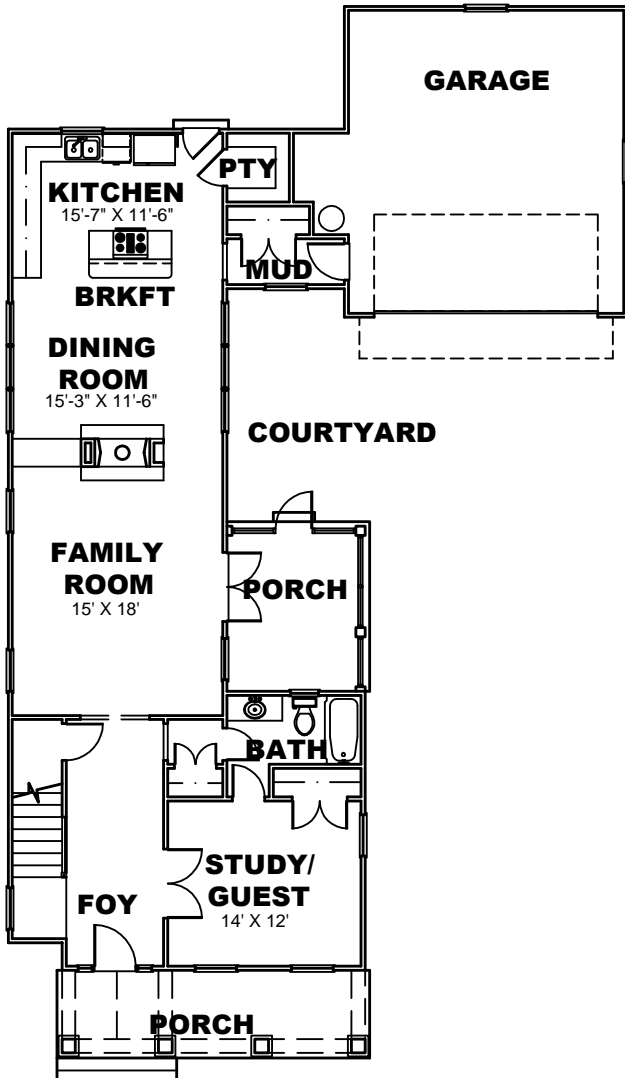

Builders Best Home Plans.com, Inc.
1241 Smokey Road
Newnan, GA. 30263
www.buildersbesthomeplans.com
678-361-2356

PLAN: BBHP020015
TOTAL HTD. S.F.: 2320
WIDTH: 45'
DEPTH: 76'

RIGHT ELEVATION

LEFT ELEVATION

FRONT ELEVATION

FIRST FLOOR PLAN

SECOND FLOOR PLAN