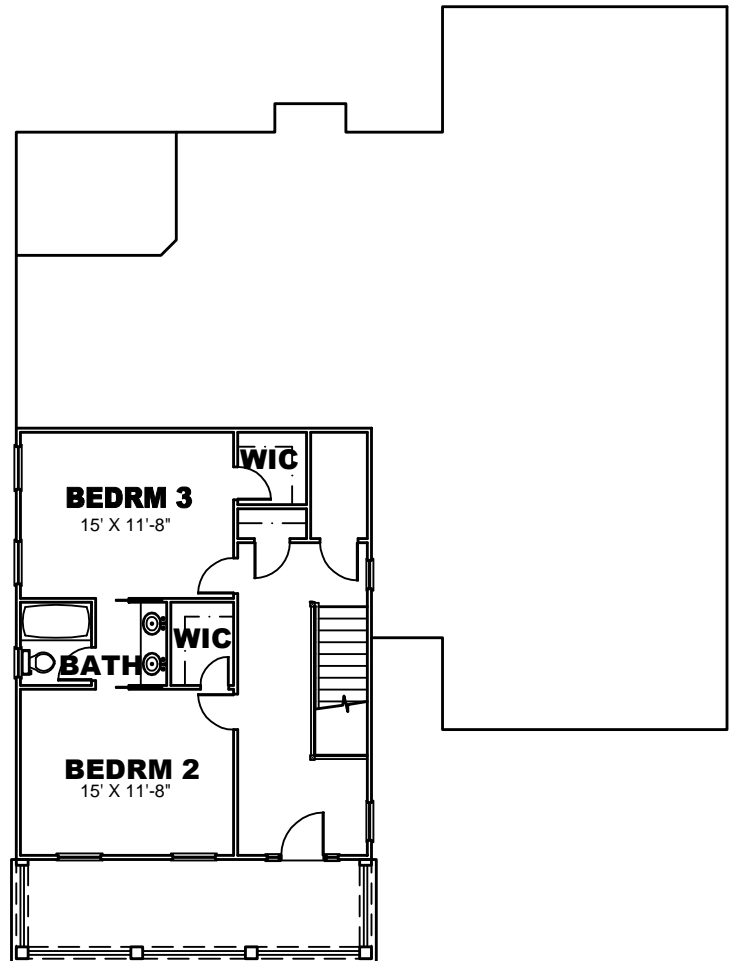

Builders Best Home Plans.com, Inc.
1241 Smokey Road
Newnan, GA. 30263
www.buildersbesthomeplans.com
678-361-2356

PLAN: BBHP020012
TOTAL HTD. S.F.: 2622
WIDTH: 50'
DEPTH: 67'

RIGHT ELEVATION

LEFT ELEVATION

FRONT ELEVATION

FIRST FLOOR PLAN

SECOND FLOOR PLAN