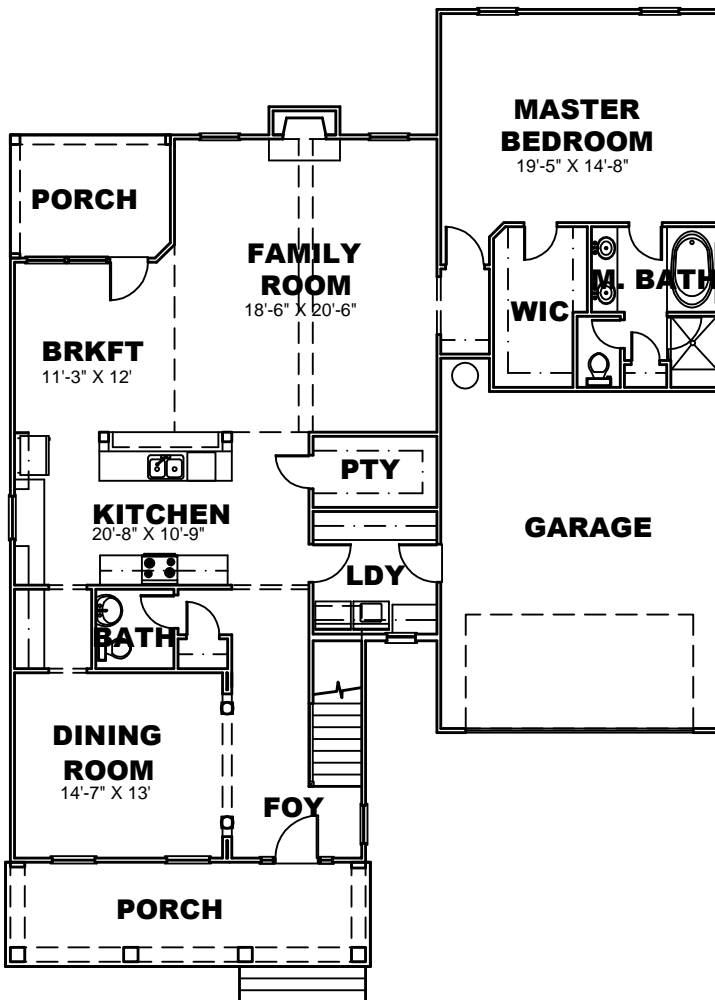

Builders Best Home Plans.com, Inc.
1241 Smokey Road
Newnan, GA. 30263
www.buildersbesthomeplans.com
678-361-2356

PLAN: BBHP020012
TOTAL HTD. S.F.: 2622
WIDTH: 50'
DEPTH: 67'

RIGHT ELEVATION

LEFT ELEVATION

FRONT ELEVATION

FIRST FLOOR PLAN

SECOND FLOOR PLAN