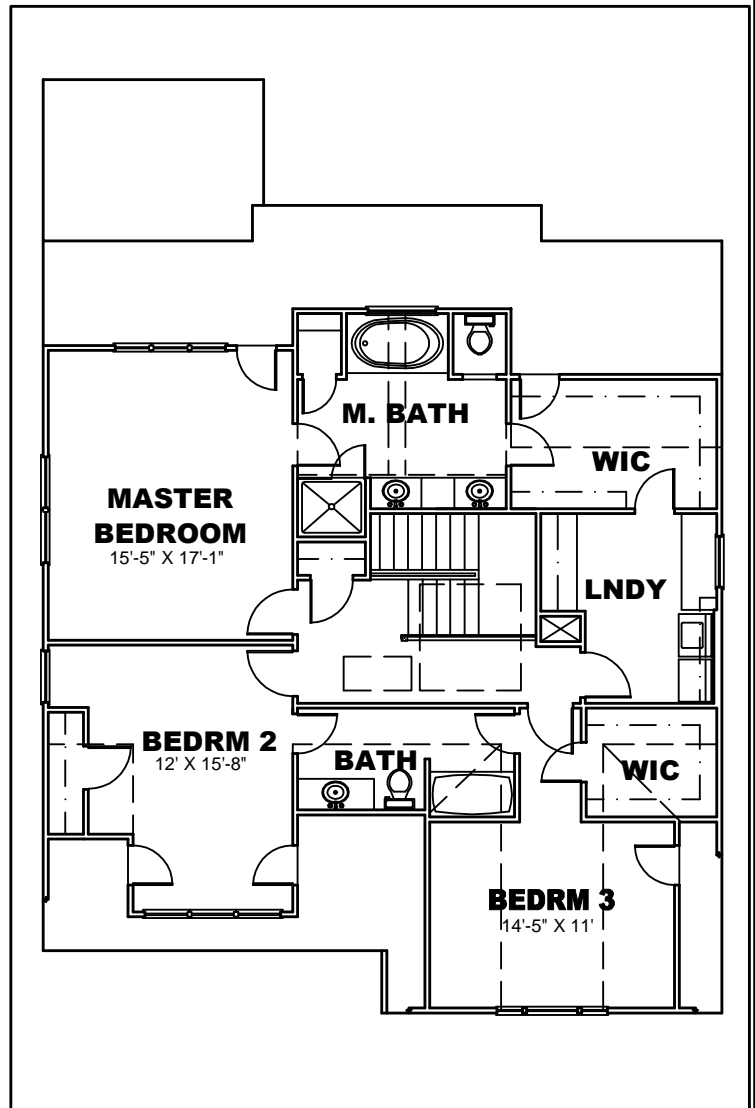

Builders Best Home Plans.com, Inc.
1241 Smokey Road
Newnan, GA. 30263
www.buildersbesthomeplans.com
678-361-2356

PLAN: BBHP020011
TOTAL HTD. S.F.: 2594
WIDTH: 40'
DEPTH: 55'-6"

RIGHT ELEVATION

LEFT ELEVATION

FRONT ELEVATION

FIRST FLOOR PLAN

SECOND FLOOR PLAN