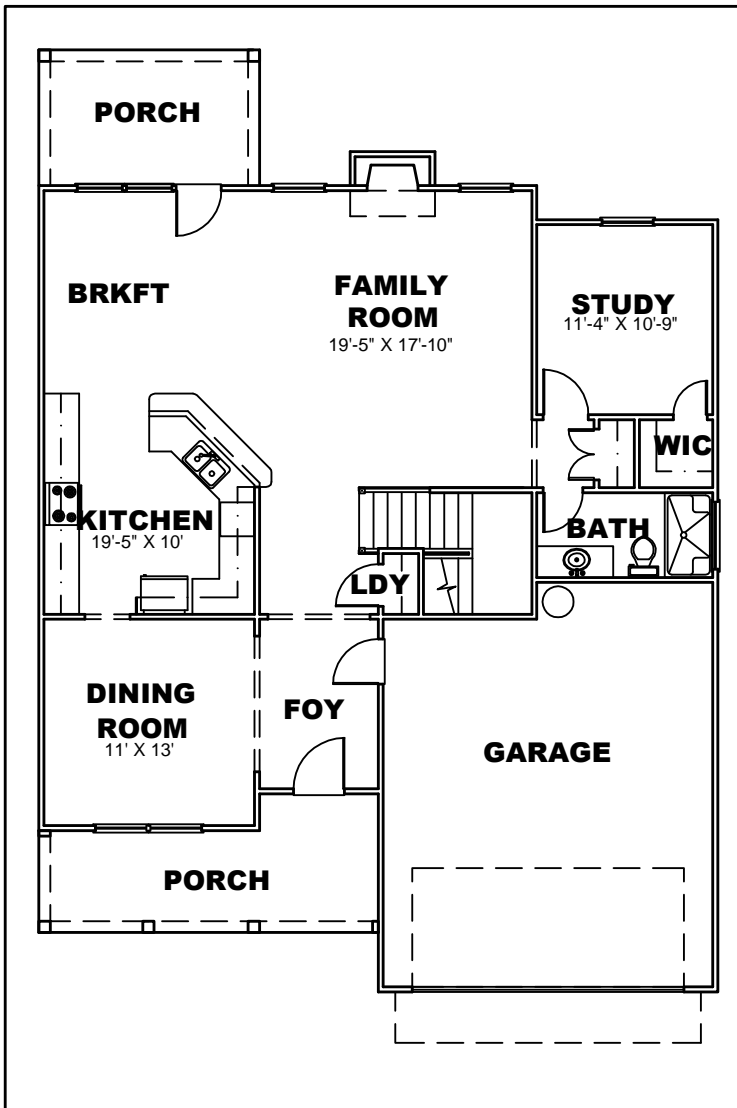

Builders Best Home Plans.com, Inc.
1241 Smokey Road
Newnan, GA. 30263
www.buildersbesthomeplans.com
678-361-2356

PLAN: BBHP020011
TOTAL HTD. S.F.: 2594
WIDTH: 40'
DEPTH: 55'-6"

RIGHT ELEVATION

LEFT ELEVATION

FRONT ELEVATION

FIRST FLOOR PLAN

SECOND FLOOR PLAN