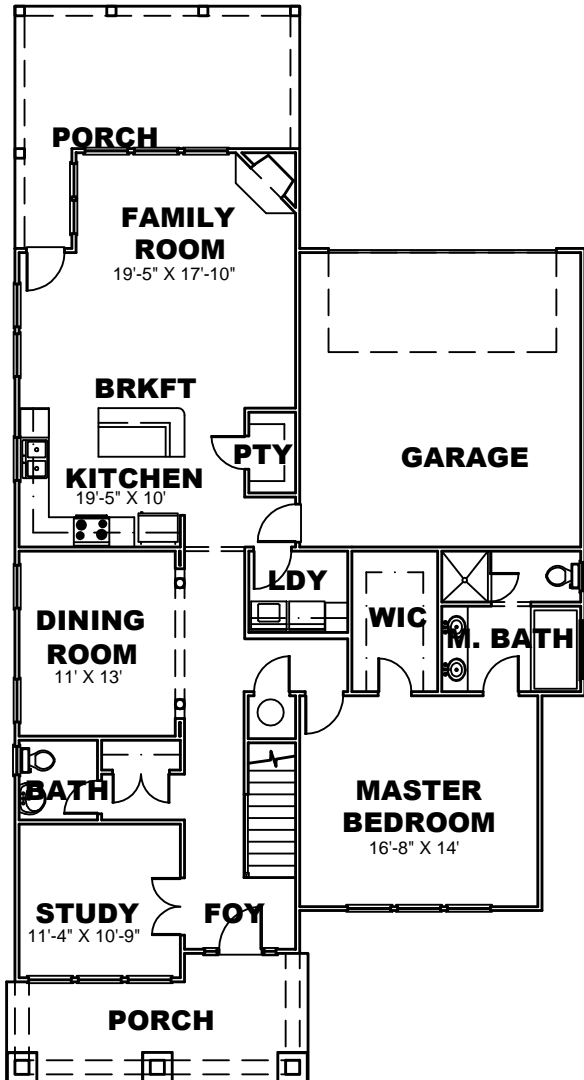

Builders Best Home Plans.com, Inc.
 1241 Smokey Road
 Newnan, GA. 30263
 www.buildersbesthomeplans.com
 678-361-2356

PLAN: BBHP020009
TOTAL HTD. S.F.: 2490
WIDTH: 40'
DEPTH: 75'

RIGHT ELEVATION

LEFT ELEVATION

FRONT ELEVATION

FIRST FLOOR PLAN

SECOND FLOOR PLAN