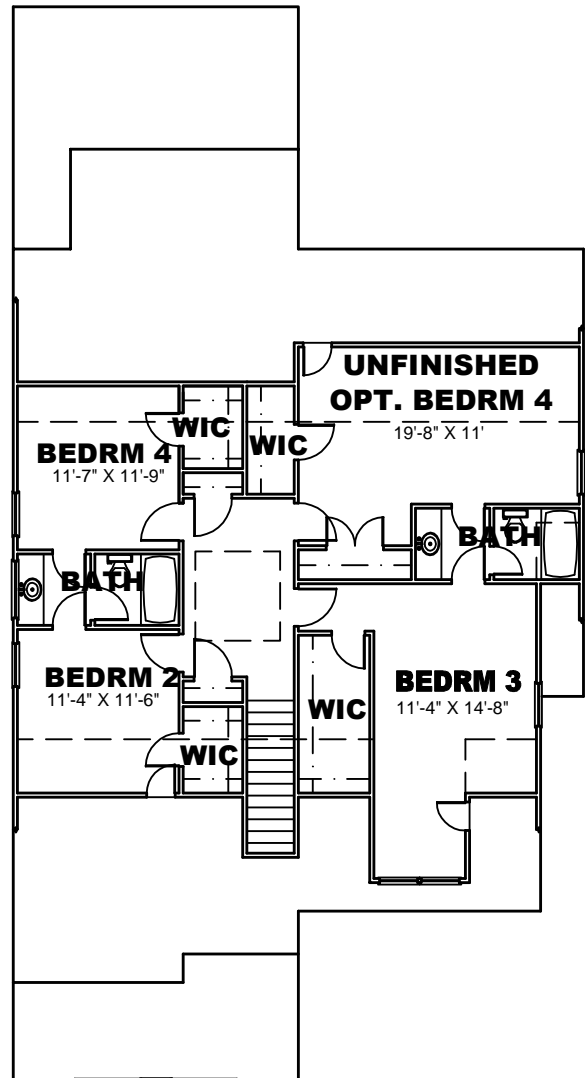

Builders Best Home Plans.com, Inc.
 1241 Smokey Road
 Newnan, GA. 30263
 www.buildersbesthomeplans.com
 678-361-2356

PLAN: BBHP020009
TOTAL HTD. S.F.: 2490
WIDTH: 40'
DEPTH: 75'

RIGHT ELEVATION

LEFT ELEVATION

FRONT ELEVATION

FIRST FLOOR PLAN

SECOND FLOOR PLAN