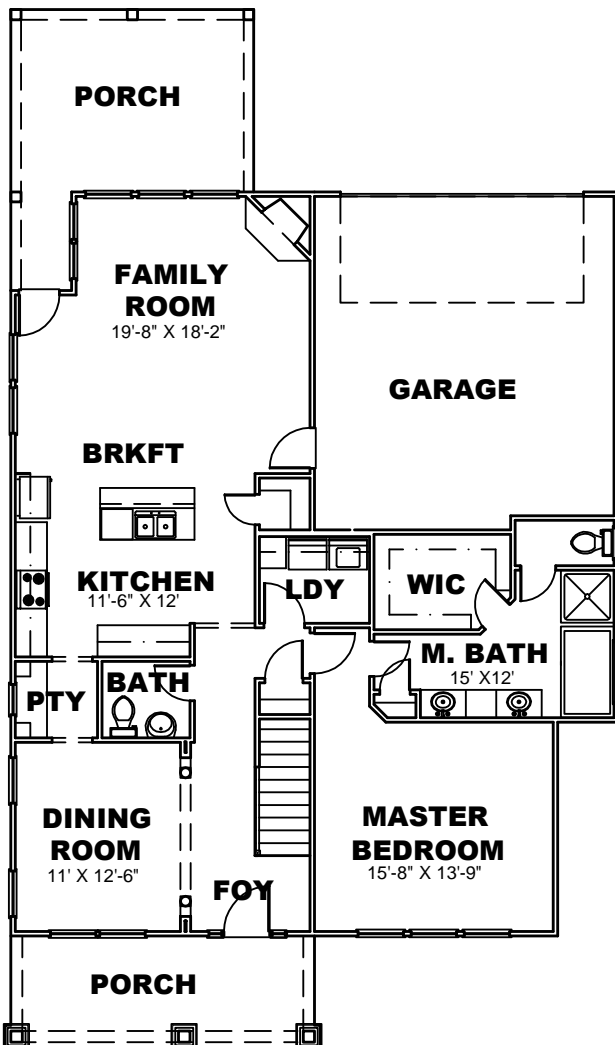

Builders Best Home Plans.com, Inc.
1241 Smokey Road
Newnan, GA. 30263
www.buildersbesthomeplans.com
678-361-2356

PLAN: BBHP020007
TOTAL HTD. S.F.: 2274
WIDTH: 40'
DEPTH: 68'

RIGHT ELEVATION

LEFT ELEVATION

FRONT ELEVATION

FIRST FLOOR PLAN

SECOND FLOOR PLAN