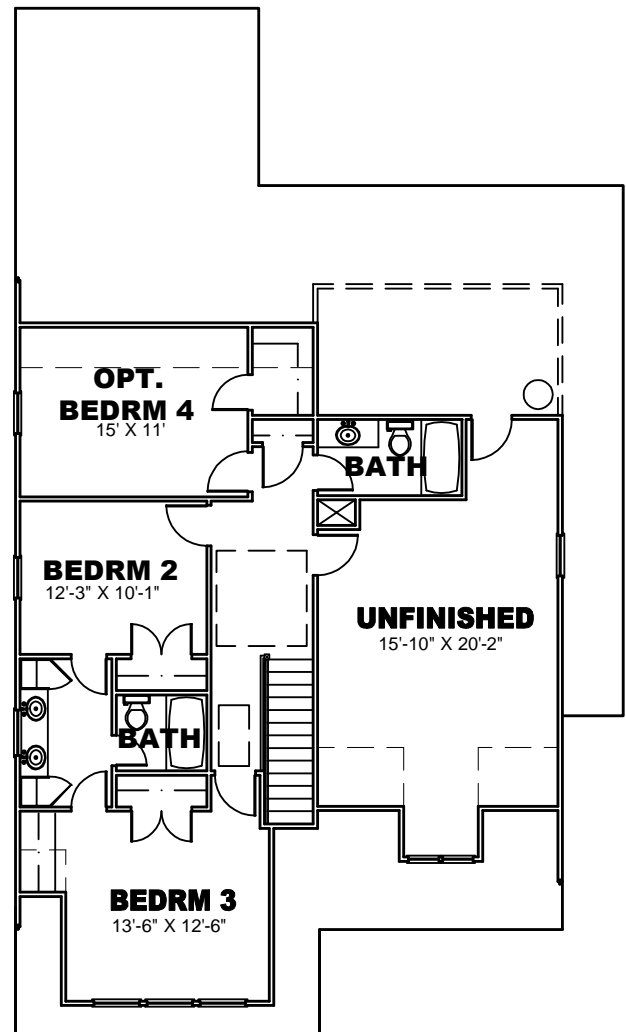

Builders Best Home Plans.com, Inc.
1241 Smokey Road
Newnan, GA. 30263
www.buildersbesthomeplans.com
678-361-2356

PLAN: BBHP020007
TOTAL HTD. S.F.: 2274
WIDTH: 40'
DEPTH: 68'

RIGHT ELEVATION

LEFT ELEVATION

FRONT ELEVATION

FIRST FLOOR PLAN

SECOND FLOOR PLAN