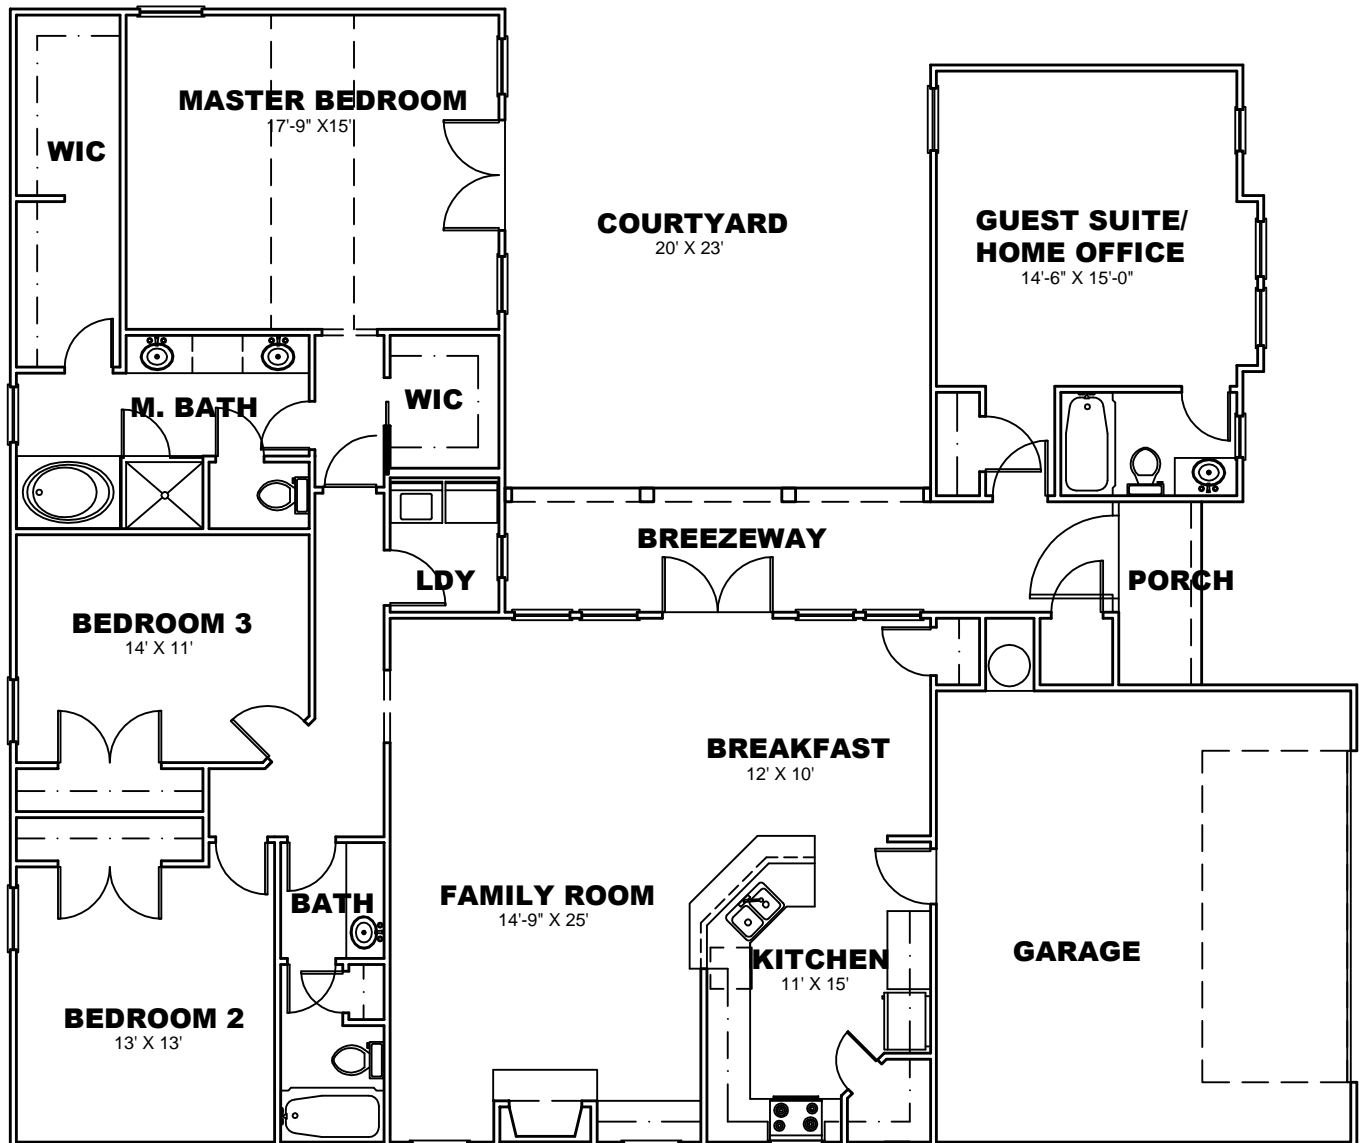

Builders Best Home Plans.com, Inc.
1241 Smokey Road
Newnan, GA. 30263
www.buildersbesthomeplans.com
678-361-2356

PLAN: BBHP020006
TOTAL HTD. S.F.: 1862
SUITE HTD. S.F.: 327
WIDTH: 55'
DEPTH: 65'

FRONT ELEVATION

Builders Best Home Plans.com, Inc.
1241 Smokey Road
Newnan, GA. 30263
www.buildersbesthomeplans.com
678-361-2356

PLAN: BBHP02006

FRONT ELEVATION

RIGHT ELEVATION

LEFT ELEVATION