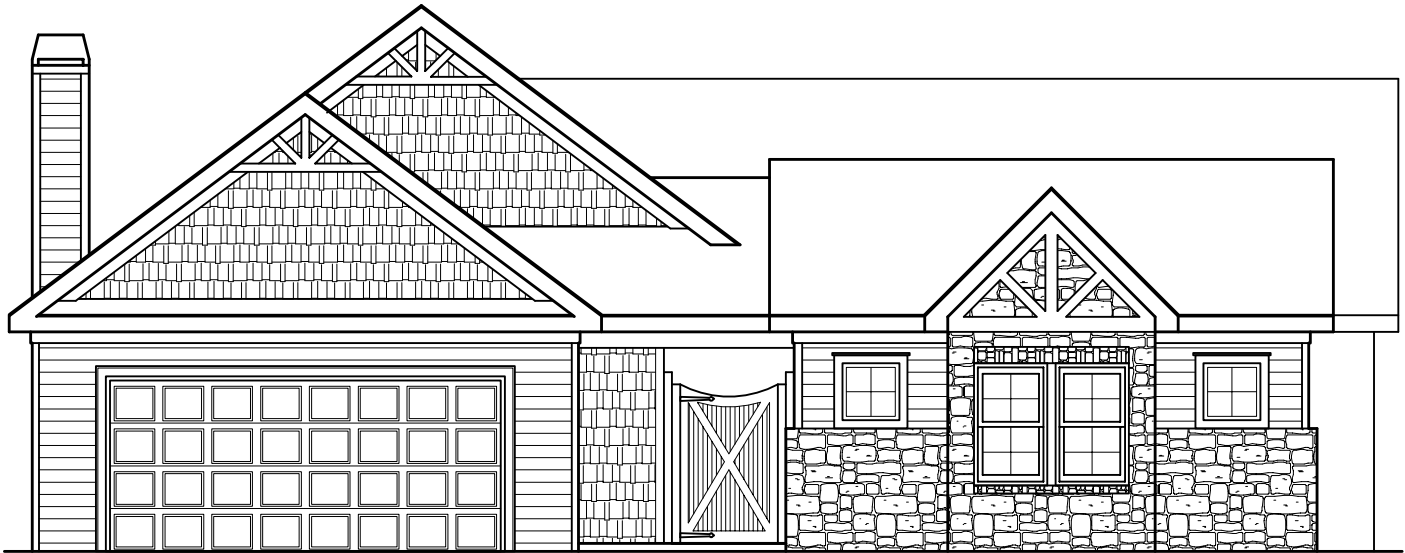

Builders Best Home Plans.com, Inc.
1241 Smokey Road
Newnan, GA. 30263
www.buildersbesthomeplans.com
678-361-2356

PLAN: BBHP020006
TOTAL HTD. S.F.: 1862
SUITE HTD. S.F.: 327
WIDTH: 55'
DEPTH: 65'

FRONT ELEVATION

Builders Best Home Plans.com, Inc.
1241 Smokey Road
Newnan, GA. 30263
www.buildersbesthomeplans.com
678-361-2356

PLAN: BBHP02006

FRONT ELEVATION

RIGHT ELEVATION

LEFT ELEVATION