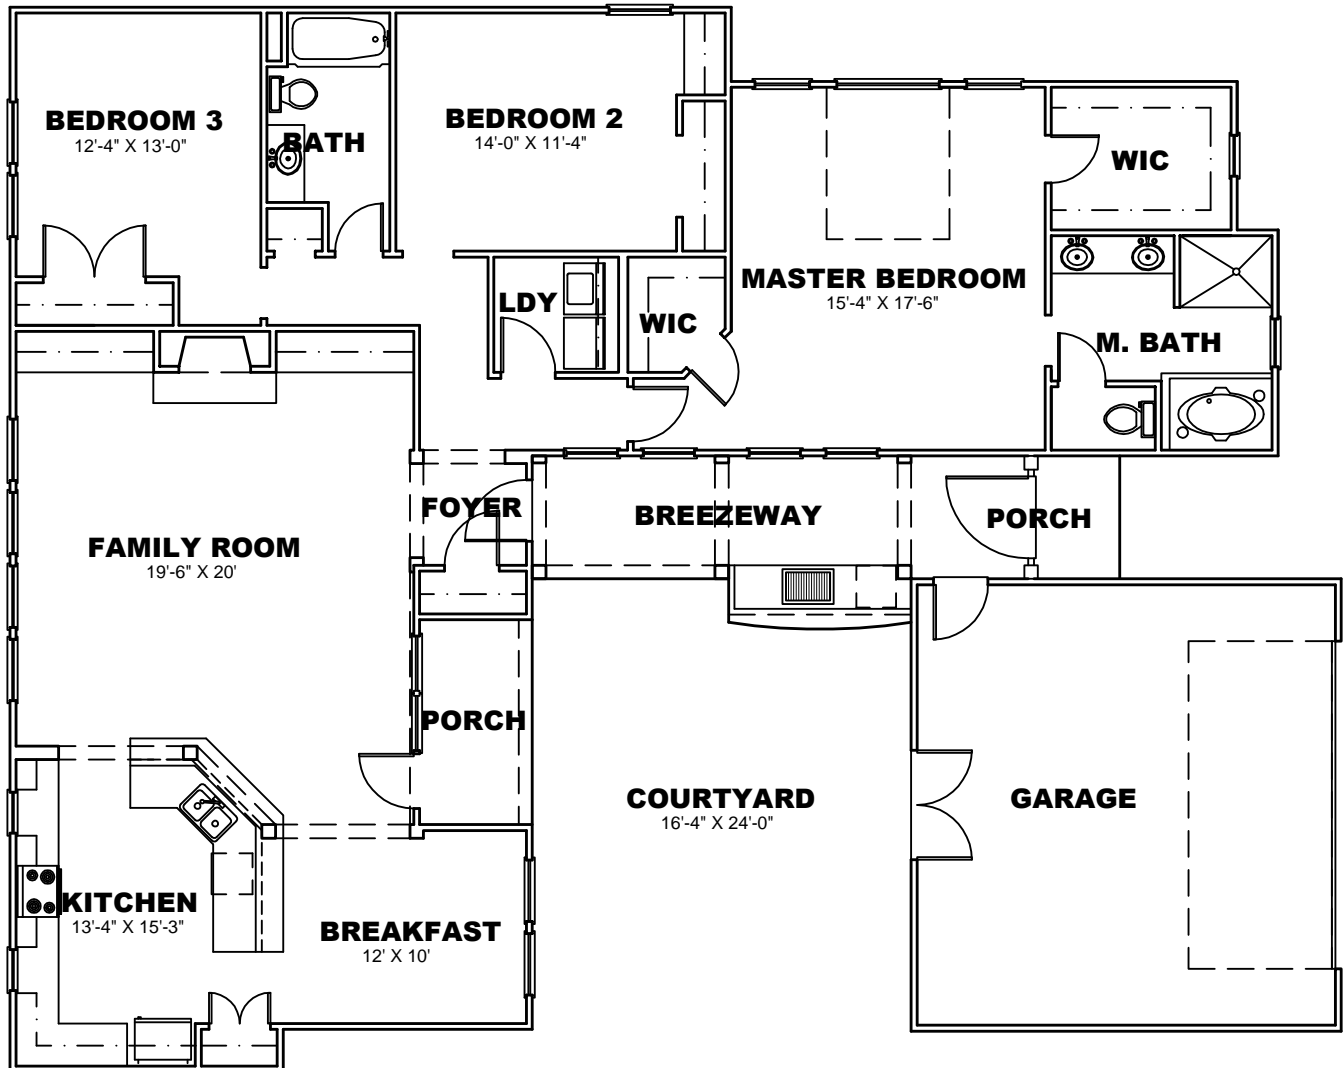

Builders Best Home Plans.com, Inc.
 1241 Smokey Road
 Newnan, GA. 30263
 www.buildersbesthomeplans.com
 678-361-2356

PLAN: BBHP 020005
TOTAL HTD. S.F.: 1932
WIDTH: 52'
DEPTH: 65'

FRONT ELEVATION

Builders Best Home Plans.com, Inc.
1241 Smokey Road
Newnan, GA. 30263
www.buildersbesthomeplans.com
678-361-2356

PLAN: BBHP020005

LEFT ELEVATION

RIGHT ELEVATION

REAR ELEVATION