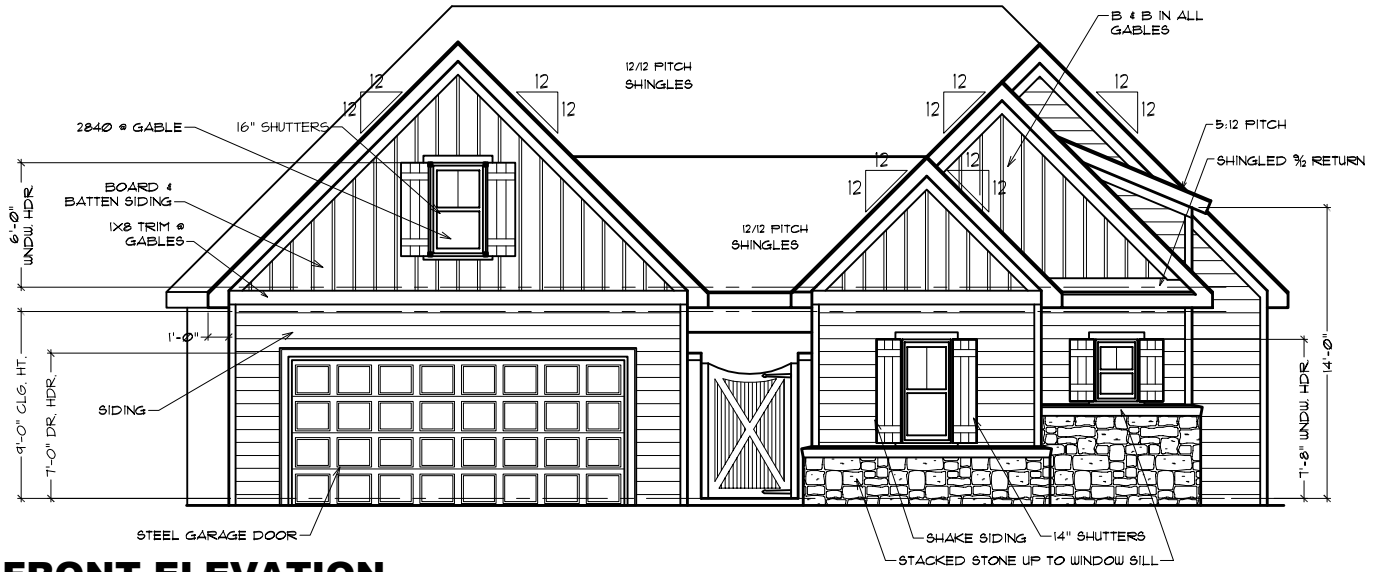

Builders Best Home Plans.com, Inc.
 1241 Smokey Road
 Newnan, GA. 30263
 www.buildersbesthomeplans.com
 678-361-2356

PLAN: BBHP 020005
TOTAL HTD. S.F.: 1932
WIDTH: 52'
DEPTH: 65'

FRONT ELEVATION

Builders Best Home Plans.com, Inc.
1241 Smokey Road
Newnan, GA. 30263
www.buildersbesthomeplans.com
678-361-2356

PLAN: BBHP020005

LEFT ELEVATION

RIGHT ELEVATION

REAR ELEVATION