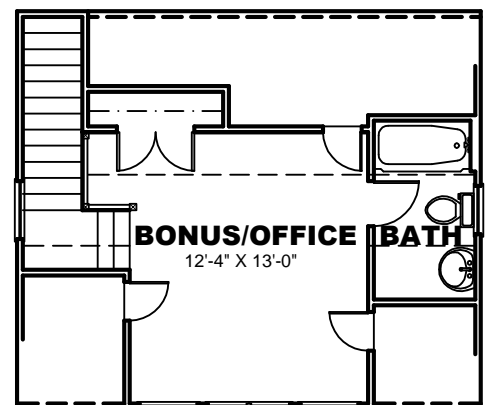

Builders Best Home Plans.com, Inc.
 1241 Smokey Road
 Newnan, GA. 30263
 www.buildersbesthomeplans.com
 678-361-2356

PLAN: BBHP0020002
TOTAL HTD. S.F.: 2294
(300 BONUS OVER GARAGE)
WIDTH: 52'-0"
DEPTH: 65'-0"

Builders Best Home Plans.com, Inc.
1241 Smokey Road
Newnan, GA. 30263
www.buildersbesthomeplans.com
678-361-2356

PLAN: BBHP0020002

LEFT ELEVATION

RIGHT ELEVATION

REAR ELEVATION

BONUS ABOVE GARAGE