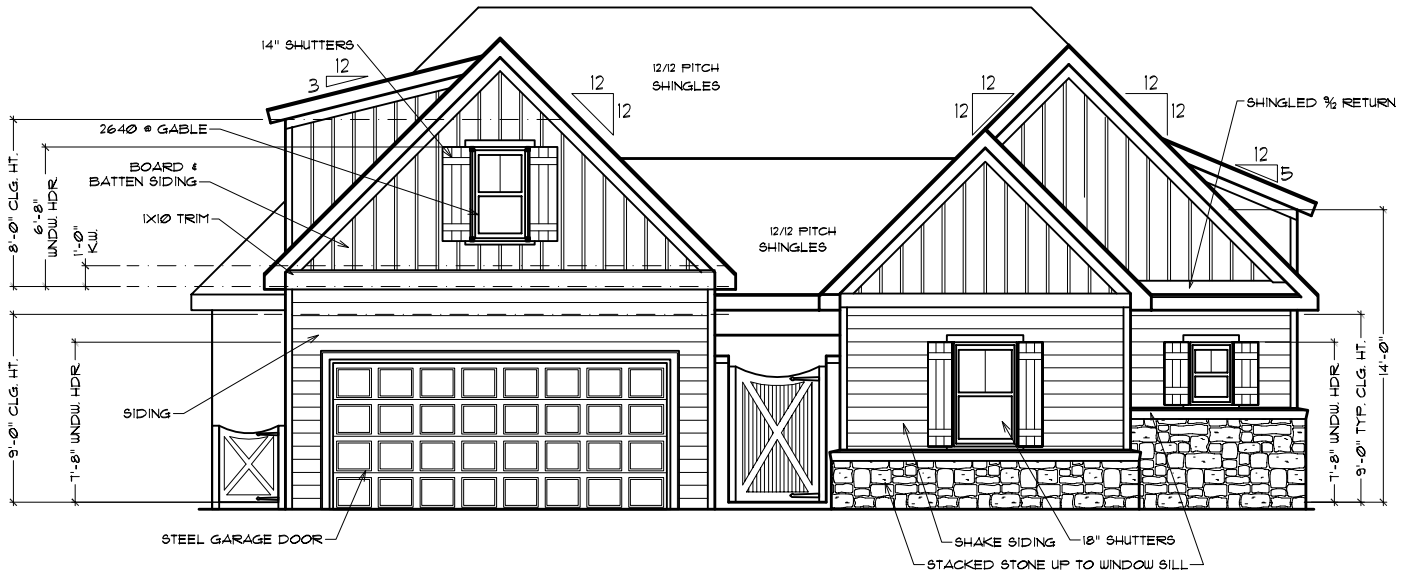

Builders Best Home Plans.com, Inc.
 1241 Smokey Road
 Newnan, GA. 30263
 www.buildersbesthomeplans.com
 678-361-2356

PLAN: BBHP0020002
TOTAL HTD. S.F.: 2294
(300 BONUS OVER GARAGE)
WIDTH: 52'-0"
DEPTH: 65'-0"

Builders Best Home Plans.com, Inc.
1241 Smokey Road
Newnan, GA. 30263
www.buildersbesthomeplans.com
678-361-2356

PLAN: BBHP0020002

LEFT ELEVATION

RIGHT ELEVATION

REAR ELEVATION

BONUS ABOVE GARAGE