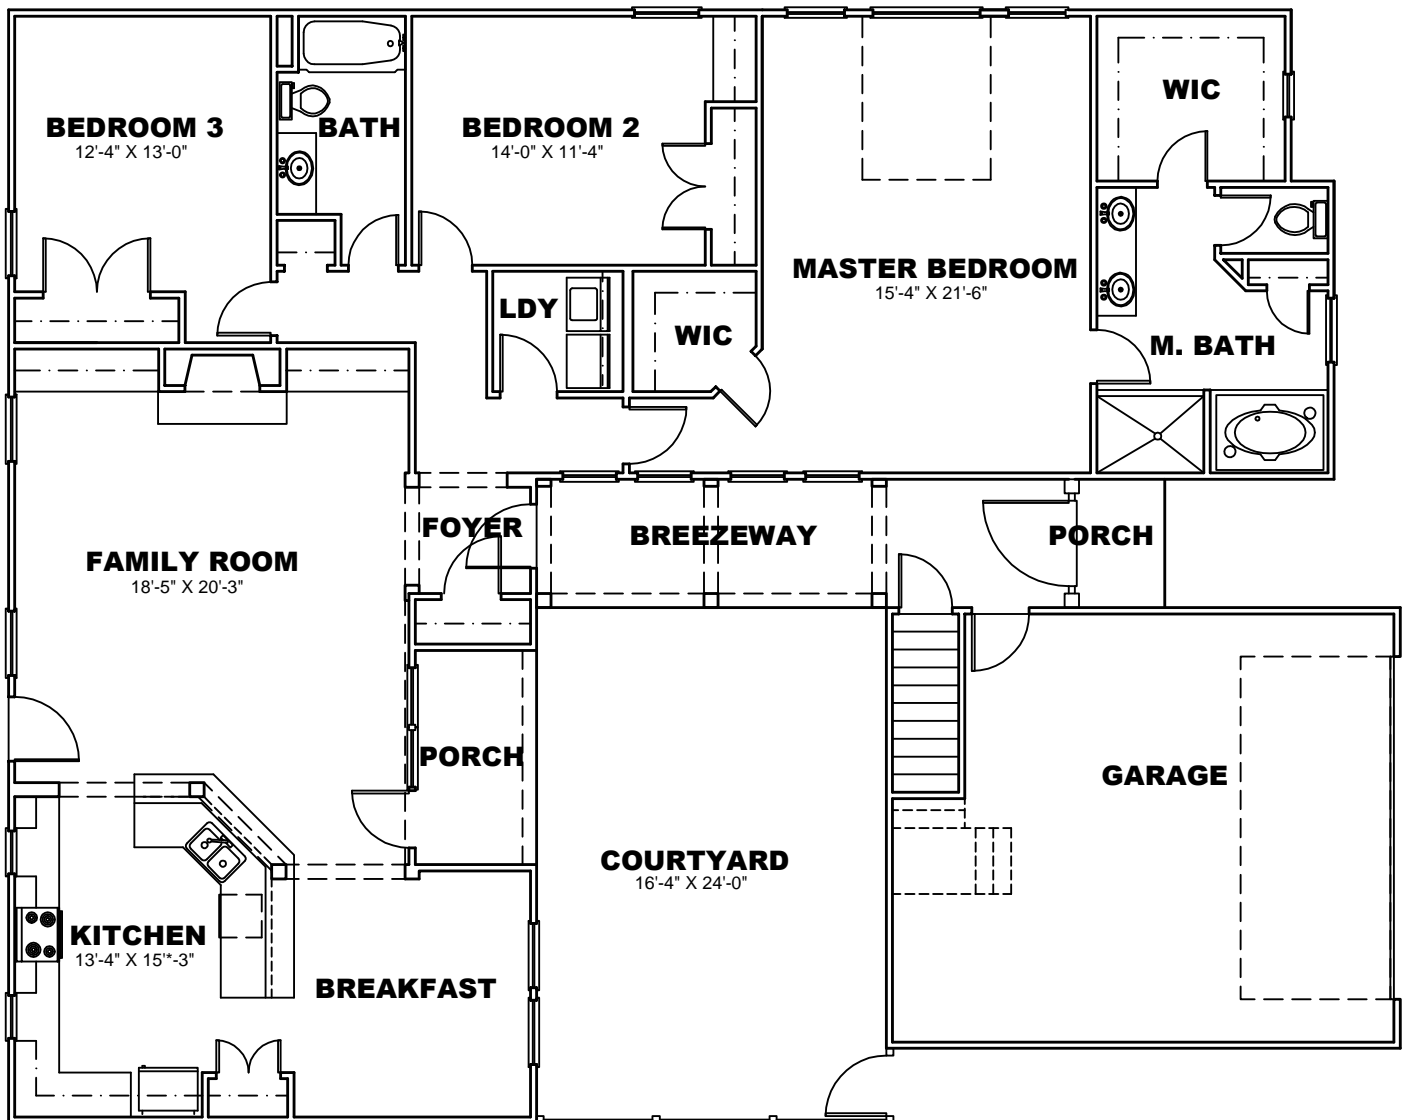

Builders Best Home Plans.com, Inc.
 1241 Smokey Road
 Newnan, GA. 30263
 www.buildersbesthomeplans.com
 678-361-2356

PLAN: BBHP0020002
TOTAL HTD. S.F.: 2294
(300 BONUS OVER GARAGE)
WIDTH: 52'-0"
DEPTH: 65'-0"

Builders Best Home Plans.com, Inc.
1241 Smokey Road
Newnan, GA. 30263
www.buildersbesthomeplans.com
678-361-2356

PLAN: BBHP0020002

LEFT ELEVATION

RIGHT ELEVATION

REAR ELEVATION

BONUS ABOVE GARAGE