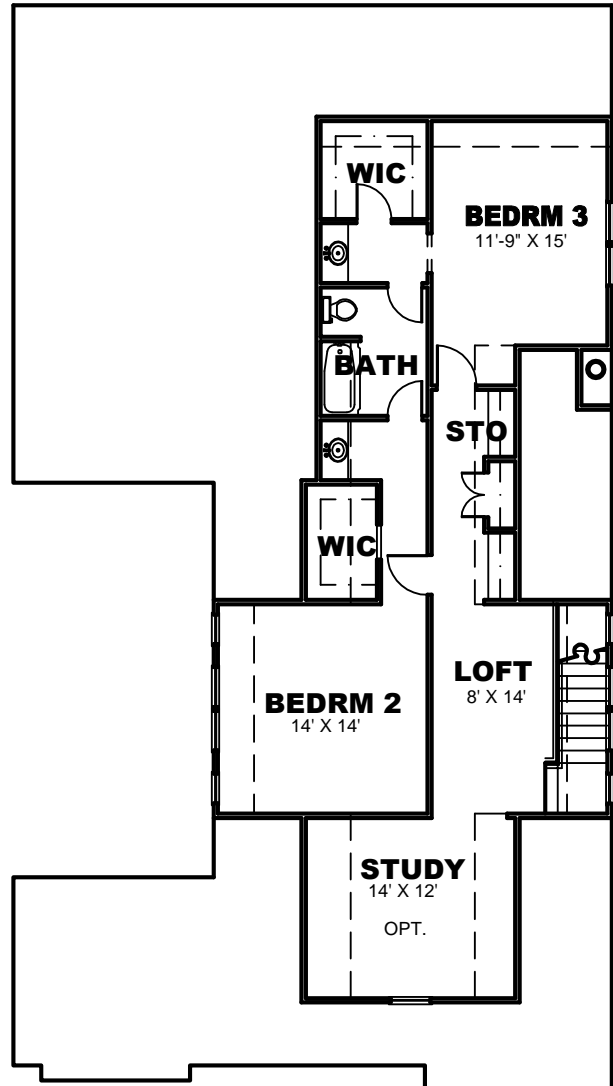

Builders Best Home Plans.com, Inc.
1241 Smokey Road
Newnan, GA. 30263
www.buildersbesthomeplans.com
678-361-2356

PLAN: BBHP0010021
TOTAL HTD. S.F.: 3031
WIDTH: 40'
DEPTH: 72'-6"

FIRST FLOOR PLAN

SECOND FLOOR PLAN

Builders Best Home Plans.com, Inc.
1241 Smokey Road
Newnan, GA. 30263
www.buildersbesthomeplans.com
678-361-2356

PLAN: BBHP0010021
ALT 2ND FLOOR
TOTAL HTD. S.F.: 2528
WIDTH: 40'
DEPTH: 72'-6"

FIRST FLOOR PLAN

SECOND FLOOR PLAN