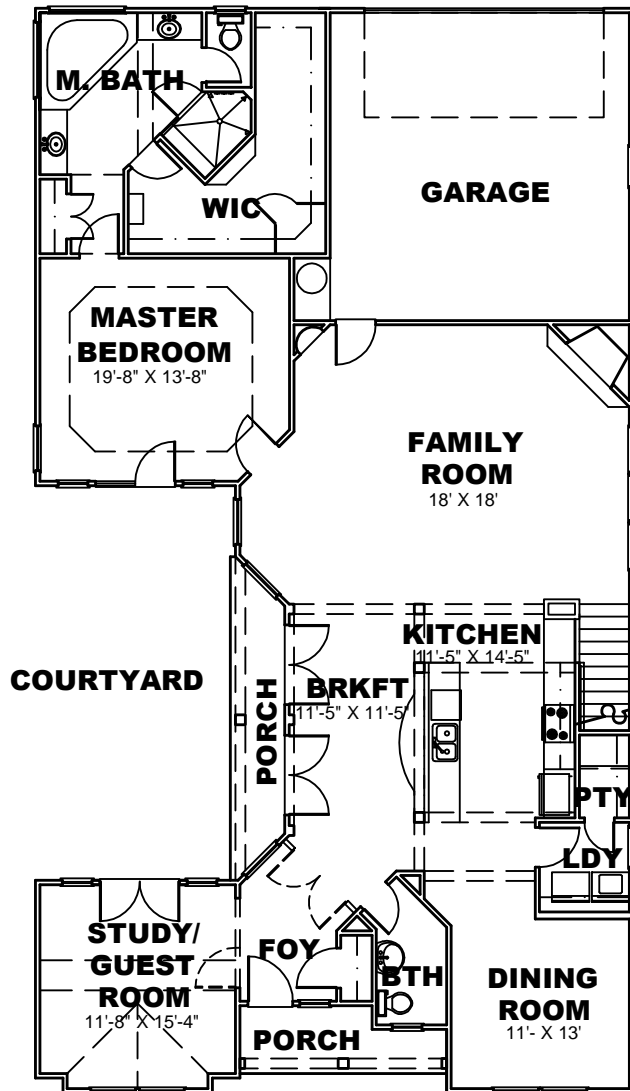

Builders Best Home Plans.com, Inc.
1241 Smokey Road
Newnan, GA. 30263
www.buildersbesthomeplans.com
678-361-2356

PLAN: BBHP0010021
TOTAL HTD. S.F.: 3031
WIDTH: 40'
DEPTH: 72'-6"

FIRST FLOOR PLAN

SECOND FLOOR PLAN

Builders Best Home Plans.com, Inc.
1241 Smokey Road
Newnan, GA. 30263
www.buildersbesthomeplans.com
678-361-2356

PLAN: BBHP0010021
ALT 2ND FLOOR
TOTAL HTD. S.F.: 2528
WIDTH: 40'
DEPTH: 72'-6"

FIRST FLOOR PLAN

SECOND FLOOR PLAN