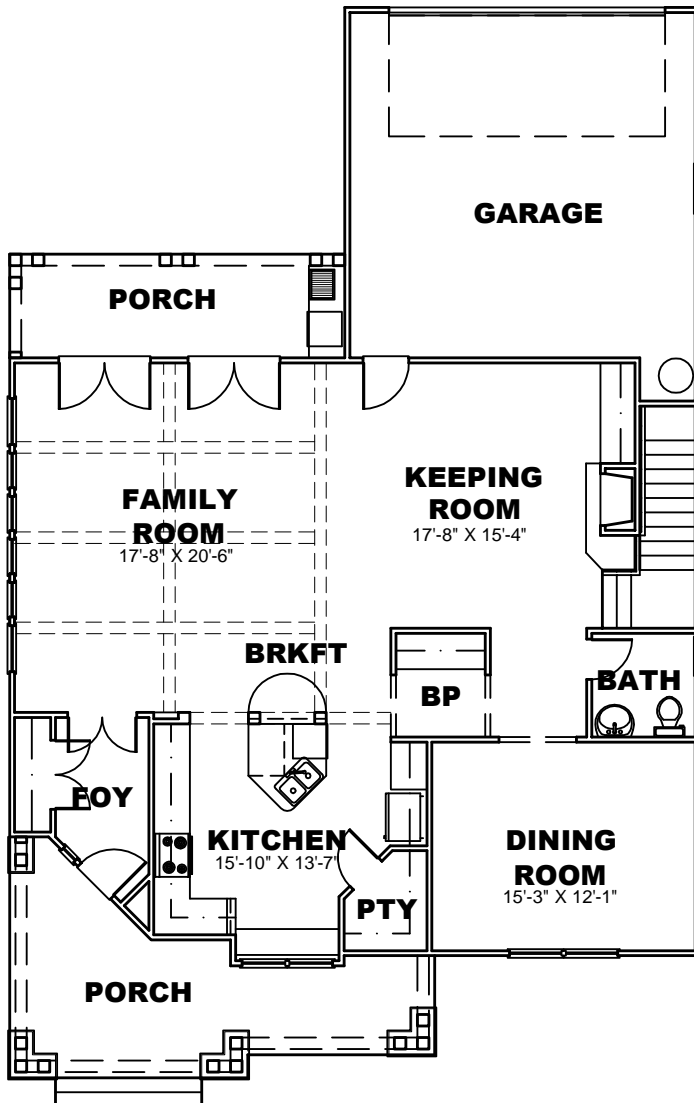

Builders Best Home Plans.com, Inc.
 1241 Smokey Road
 Newnan, GA. 30263
 www.buildersbesthomeplans.com
 678-361-2356

PLAN: BBHP010020
TOTAL HTD. S.F.: 2728
WIDTH: 40'
DEPTH: 62'

RIGHT ELEVATION

LEFT ELEVATION

FRONT ELEVATION

Builders Best Home Plans.com, Inc.
 1241 Smokey Road
 Newnan, GA. 30263
 www.buildersbesthomeplans.com
 678-361-2356

**PLAN: BBHP010020
 ALTERNATE PLAN**

**REAR ELEVATION
 STANDARD PLAN**

**ALT. REAR ELEVATION
 STANDARD PLAN - W/ PATIO @ M.B.**

FIRST FLOOR PLAN

SECOND FLOOR PLAN