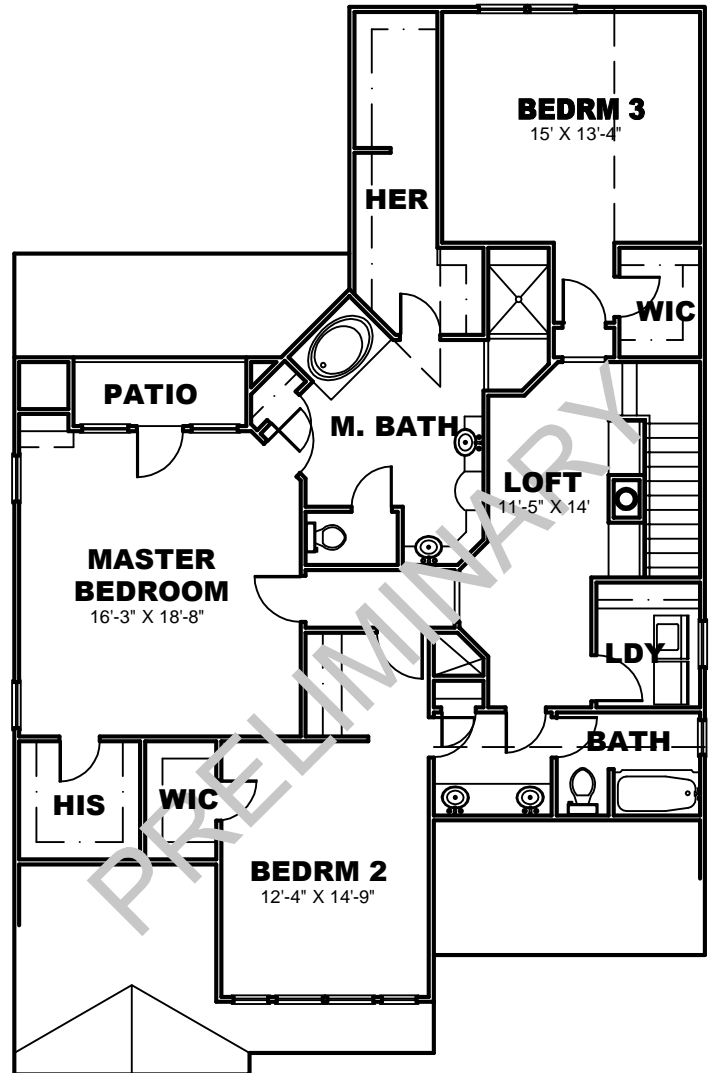

Builders Best Home Plans.com, Inc.
 1241 Smokey Road
 Newnan, GA. 30263
 www.buildersbesthomeplans.com
 678-361-2356

PLAN: BBHP010020
TOTAL HTD. S.F.: 2728
WIDTH: 40'
DEPTH: 62'

RIGHT ELEVATION

LEFT ELEVATION

FRONT ELEVATION

Builders Best Home Plans.com, Inc.
 1241 Smokey Road
 Newnan, GA. 30263
 www.buildersbesthomeplans.com
 678-361-2356

**PLAN: BBHP010020
 ALTERNATE PLAN**

**REAR ELEVATION
 STANDARD PLAN**

**ALT. REAR ELEVATION
 STANDARD PLAN - W/ PATIO @ M.B.**

FIRST FLOOR PLAN

SECOND FLOOR PLAN