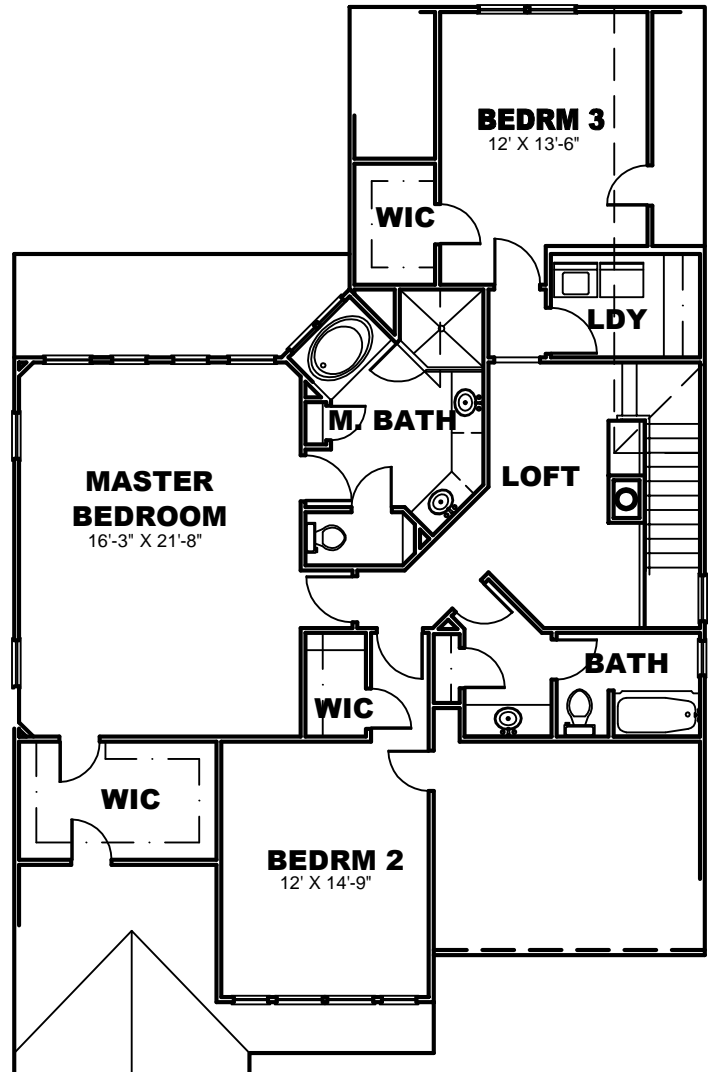

Builders Best Home Plans.com, Inc.
 1241 Smokey Road
 Newnan, GA. 30263
 www.buildersbesthomeplans.com
 678-361-2356

PLAN: BBHP010020
TOTAL HTD. S.F.: 2728
WIDTH: 40'
DEPTH: 62'

RIGHT ELEVATION

LEFT ELEVATION

FRONT ELEVATION

Builders Best Home Plans.com, Inc.
 1241 Smokey Road
 Newnan, GA. 30263
 www.buildersbesthomeplans.com
 678-361-2356

**PLAN: BBHP010020
 ALTERNATE PLAN**

**REAR ELEVATION
 STANDARD PLAN**

**ALT. REAR ELEVATION
 STANDARD PLAN - W/ PATIO @ M.B.**

FIRST FLOOR PLAN

SECOND FLOOR PLAN