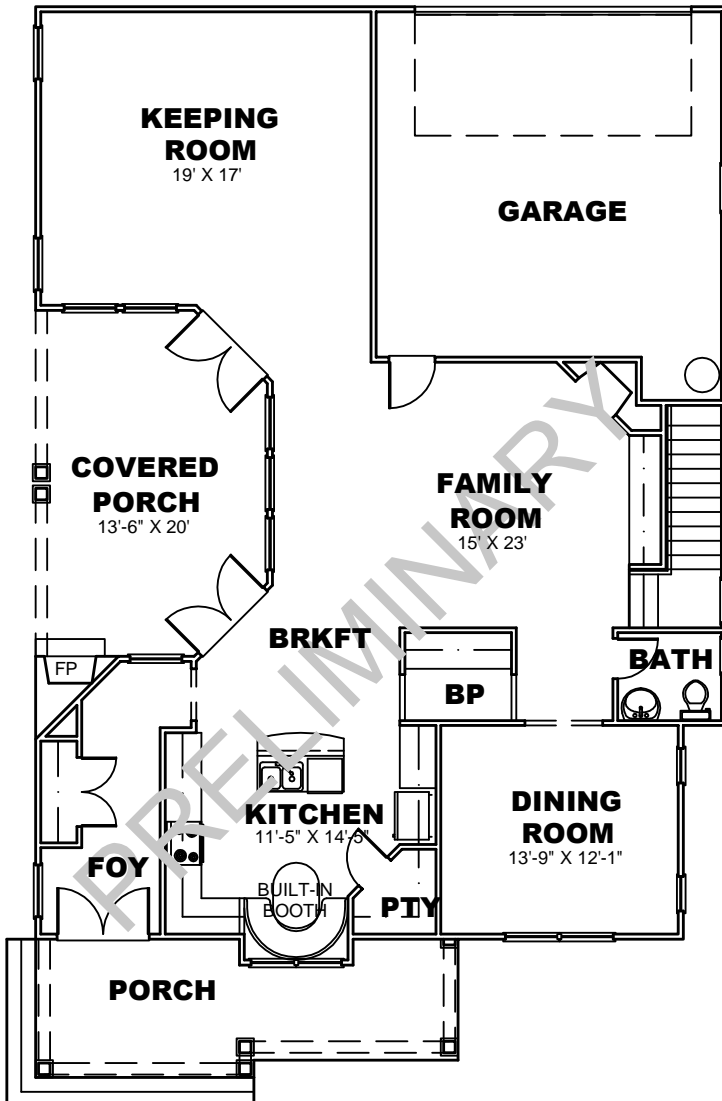

Builders Best Home Plans.com, Inc.
 1241 Smokey Road
 Newnan, GA. 30263
 www.buildersbesthomeplans.com
 678-361-2356

PLAN: BBHP010020
TOTAL HTD. S.F.: 2728
WIDTH: 40'
DEPTH: 62'

RIGHT ELEVATION

LEFT ELEVATION

FRONT ELEVATION

Builders Best Home Plans.com, Inc.
 1241 Smokey Road
 Newnan, GA. 30263
 www.buildersbesthomeplans.com
 678-361-2356

**PLAN: BBHP010020
 ALTERNATE PLAN**

**REAR ELEVATION
 STANDARD PLAN**

**ALT. REAR ELEVATION
 STANDARD PLAN - W/ PATIO @ M.B.**

FIRST FLOOR PLAN

SECOND FLOOR PLAN