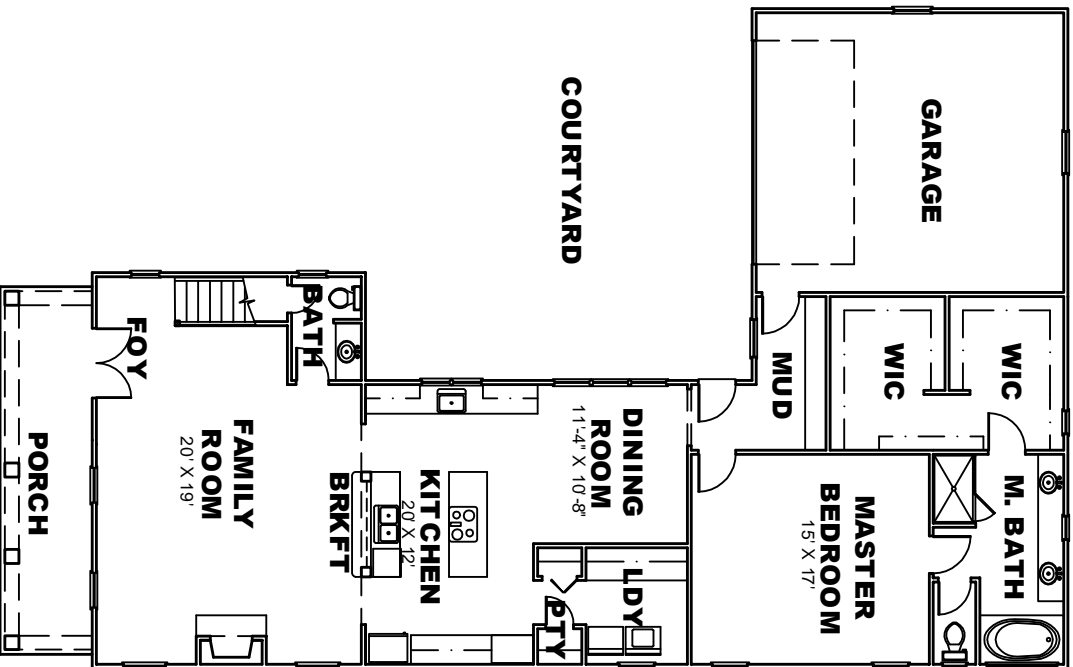

Builders Best Home Plans.com, Inc.
1241 Smokey Road
Newman, GA. 30263
www.builderbesthomeplans.com
678-361-2356

PLAN: BBHP010019A
ELEVATION "A"
TOTAL HTD. S.F.: 2434
WIDTH: 46'
DEPTH: 76'

RIGHT ELEVATION

LEFT ELEVATION

FRONT ELEVATION

Builders Best Home Plans.com, Inc.
 1241 Smokey Road
 Newnan, GA. 30263
 www.buildersbesthomeplans.com
 678-361-2356

PLAN: BBHP020019B
ELEVATION "B"
TOTAL HTD. S.F.: 2434
WIDTH: 45'
DEPTH: 74'-6"

RIGHT ELEVATION

LEFT ELEVATION

FRONT ELEVATION

REAR ELEVATION

ALTERNATE FIRST FLOOR PLAN

ALTERNATE SECOND FLOOR PLAN