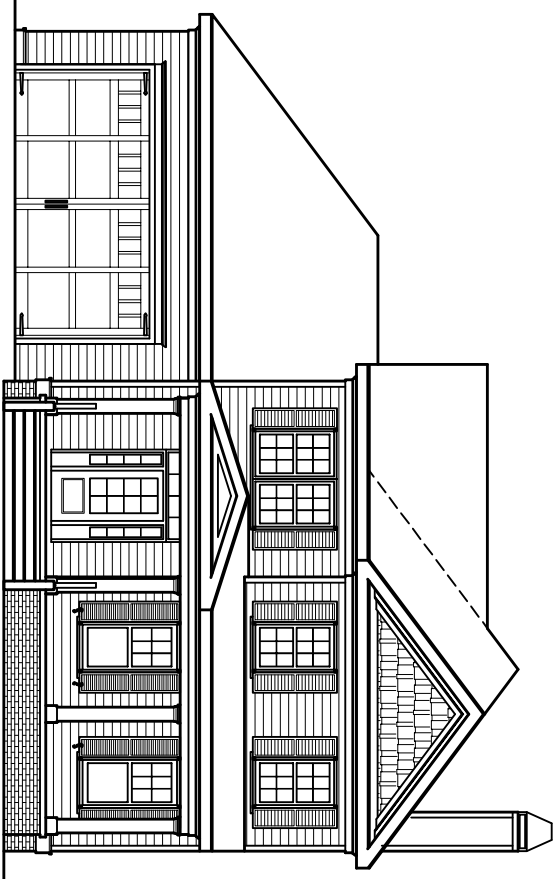

Builders Best Home Plans.com, Inc.
1241 Smokey Road
Newman, GA. 30263
www.builderbesthomeplans.com
678-361-2356

PLAN: BBHP010019A
ELEVATION "A"
TOTAL HTD. S.F.: 2434
WIDTH: 46'
DEPTH: 76'

RIGHT ELEVATION

LEFT ELEVATION

FRONT ELEVATION

Builders Best Home Plans.com, Inc.
 1241 Smokey Road
 Newnan, GA. 30263
 www.buildersbesthomeplans.com
 678-361-2356

PLAN: BBHP020019B
ELEVATION "B"
TOTAL HTD. S.F.: 2434
WIDTH: 45'
DEPTH: 74'-6"