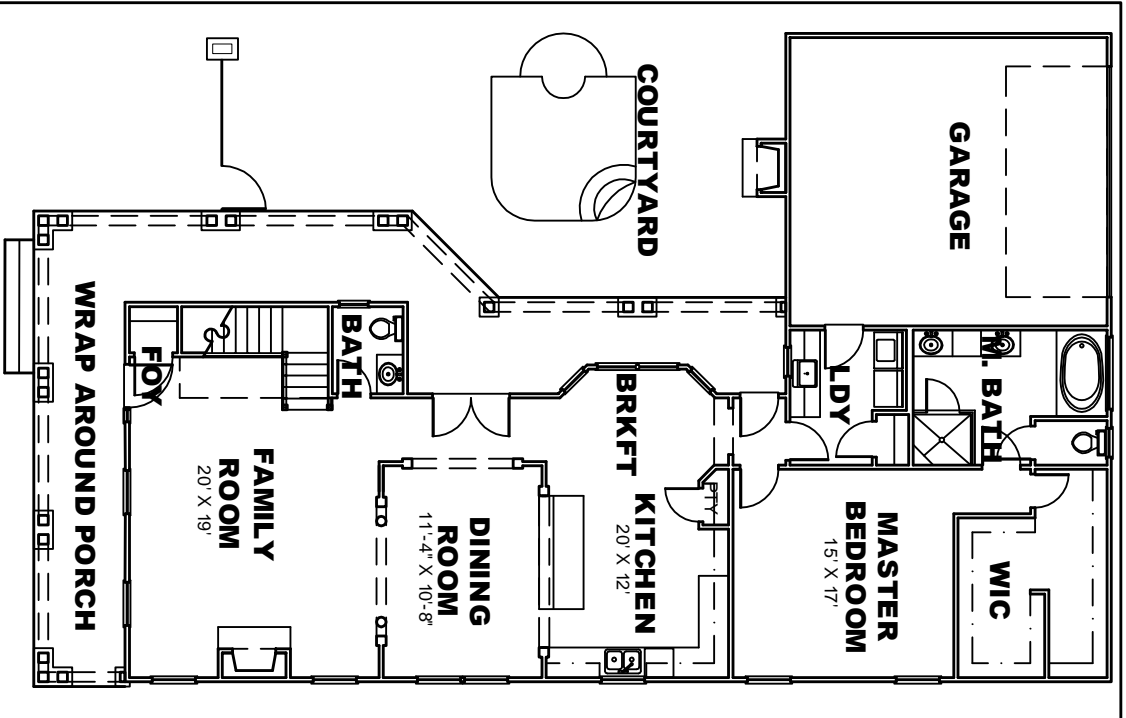

LEFT ELEVATION

FRONT ELEVATION

Builders Best Home Plans.com, Inc.
 1241 Smokey Road
 Newnan, GA. 30263
 www.buildersbesthomeplans.com
 678-361-2356

PLAN: BBHP020019B
ELEVATION "B"
TOTAL HTD. S.F.: 2434
WIDTH: 45'
DEPTH: 74'-6"

RIGHT ELEVATION

LEFT ELEVATION

FRONT ELEVATION

REAR ELEVATION

ALTERNATE FIRST FLOOR PLAN

ALTERNATE SECOND FLOOR PLAN