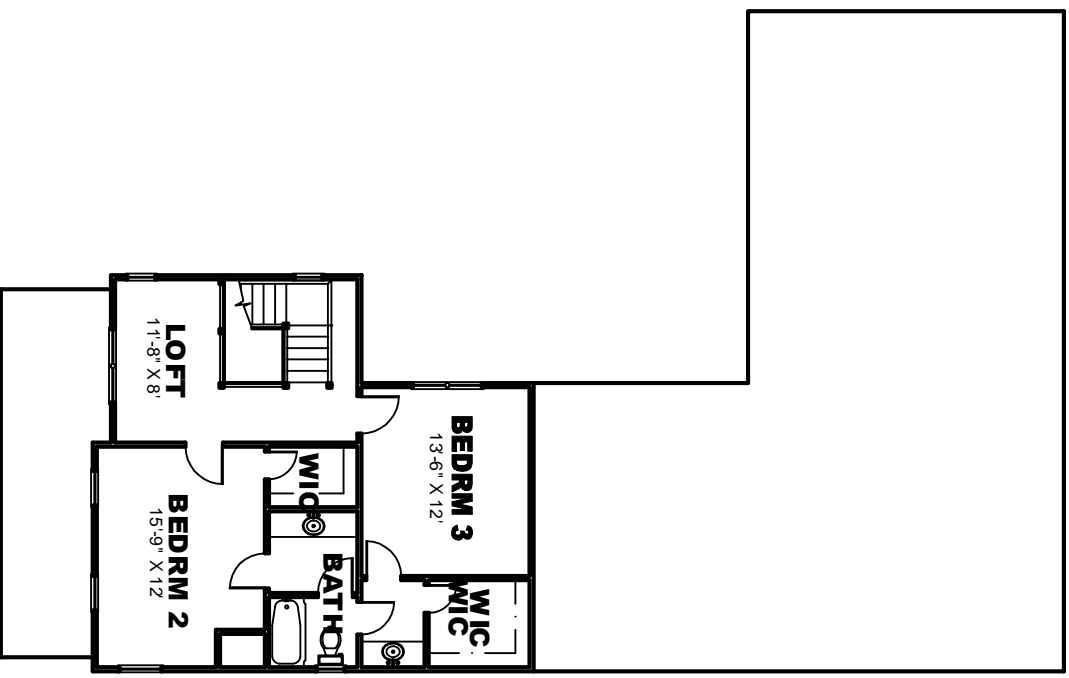

Builders Best Home Plans.com, Inc.
1241 Smokey Road
Newman, GA. 30263
www.builderbesthomeplans.com
678-361-2356

PLAN: BBHP010019A
ELEVATION "A"
TOTAL HTD. S.F.: 2434
WIDTH: 46'
DEPTH: 76'

RIGHT ELEVATION

LEFT ELEVATION

FRONT ELEVATION

Builders Best Home Plans.com, Inc.
 1241 Smokey Road
 Newnan, GA. 30263
 www.buildersbesthomeplans.com
 678-361-2356

PLAN: BBHP020019B
ELEVATION "B"
TOTAL HTD. S.F.: 2434
WIDTH: 45'
DEPTH: 74'-6"

RIGHT ELEVATION

LEFT ELEVATION

FRONT ELEVATION

REAR ELEVATION

ALTERNATE FIRST FLOOR PLAN

ALTERNATE SECOND FLOOR PLAN