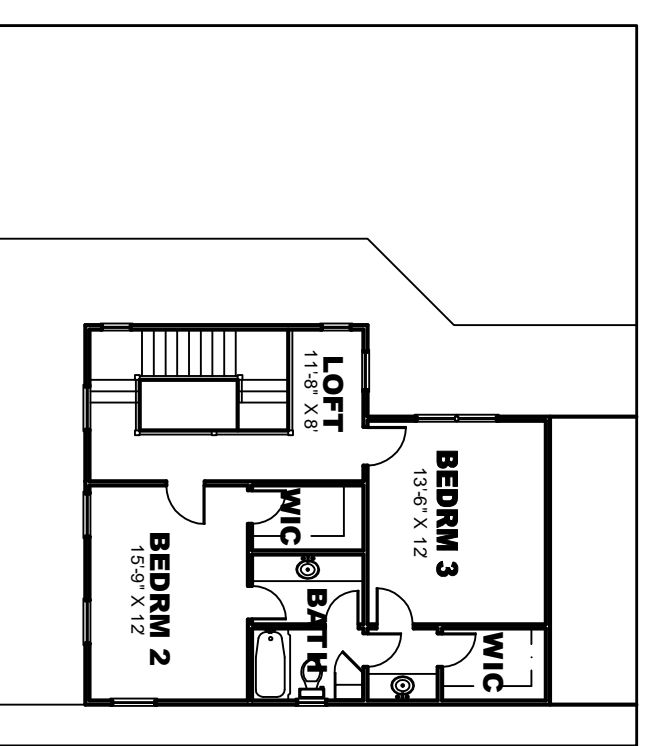

LEFT ELEVATION

FRONT ELEVATION

Builders Best Home Plans.com, Inc.
 1241 Smokey Road
 Newnan, GA. 30263
 www.buildersbesthomeplans.com
 678-361-2356

PLAN: BBHP020019B
ELEVATION "B"
TOTAL HTD. S.F.: 2434
WIDTH: 45'
DEPTH: 74'-6"

RIGHT ELEVATION

LEFT ELEVATION

FRONT ELEVATION

REAR ELEVATION

ALTERNATE FIRST FLOOR PLAN

ALTERNATE SECOND FLOOR PLAN