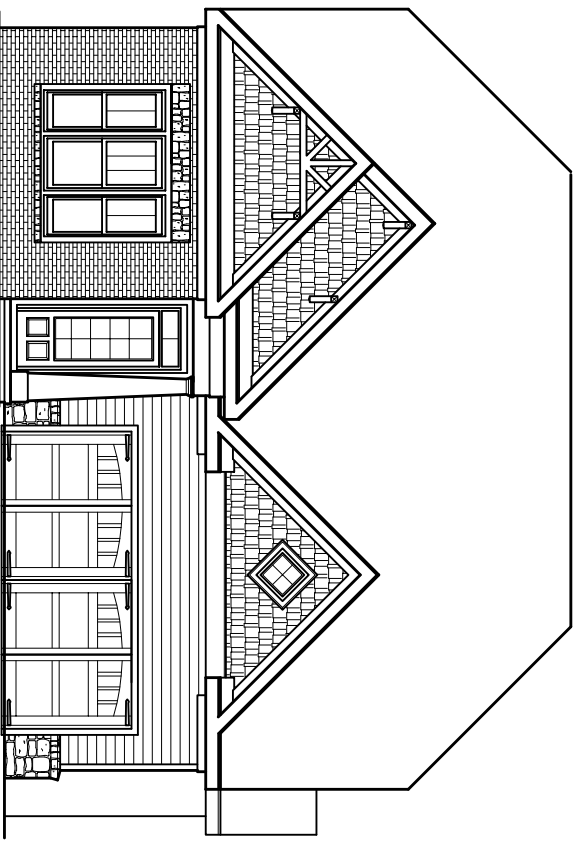

**RIGHT ELEVATION**

**BASEMENT REAR "A"**

**FRONT ELEVATION "A"**

Builders Best Home Plans.com, Inc.  
1241 Smokey Road  
Newman, GA, 30263  
www.buildersbesthomeplans.com  
678-361-2356

**PLAN: BBHP010018B**  
**BBHP010018C**  
ELEVATION "B" & "C"  
**TOTAL HTD. S.F.: 3540**  
**WIDTH: 42'-0"**  
**DEPTH: 87'-0"**

**FRONT ELEVATION "B"**

**BASEMENT REAR**

**LEFT ELEVATION**

**RIGHT ELEVATION**

**SLAB REAR**

**FRONT ELEVATION "C"**