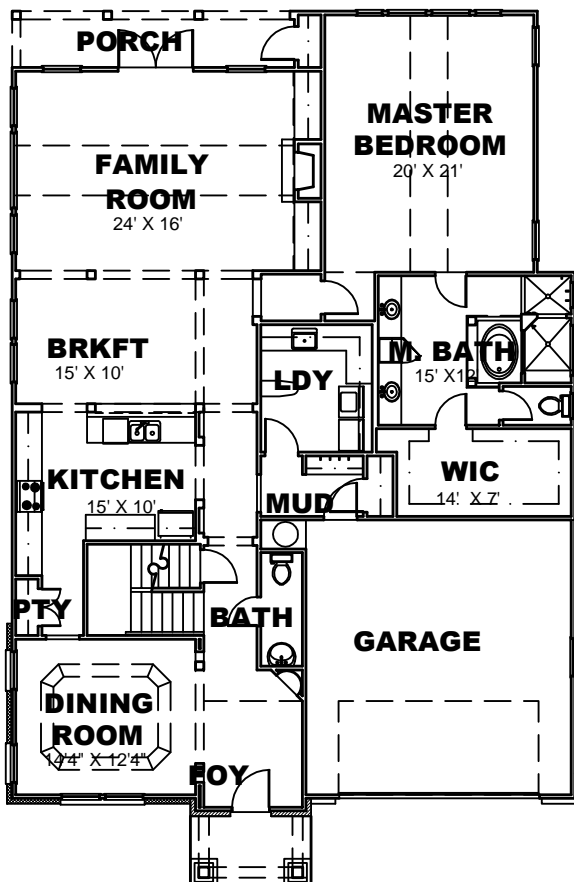

Builders Best Home Plans.com, Inc.
 1241 Smokey Road
 Newnan, GA. 30263
 www.buildersbesthomeplans.com
 678-361-2356

PLAN: BBHP010015A
ELEVATION "A"
TOTAL HTD. S.F.: 3148
WIDTH: 45'-0"
DEPTH: 77'-6"

FIRST FLOOR PLAN

SECOND FLOOR PLAN

Builders Best Home Plans.com, Inc.
 1241 Smokey Road
 Newnan, GA. 30263
 www.buildersbesthomeplans.com
 678-361-2356

PLAN: BBHP010015B
ELEVATION "B"
TOTAL HTD. S.F.: 3148
WIDTH: 45'-0"
DEPTH: 70'

ALTERNATE FIRST FLOOR PLAN

SECOND FLOOR PLAN

Builders Best Home Plans.com, Inc.
 1241 Smokey Road
 Newnan, GA. 30263
 www.buildersbesthomeplans.com
 678-361-2356

PLAN: BBHP010015C
ELEVATION "C"
TOTAL HTD. S.F.: 3148
WIDTH: 45'-0"
DEPTH: 70'

FIRST FLOOR PLAN

SECOND FLOOR PLAN