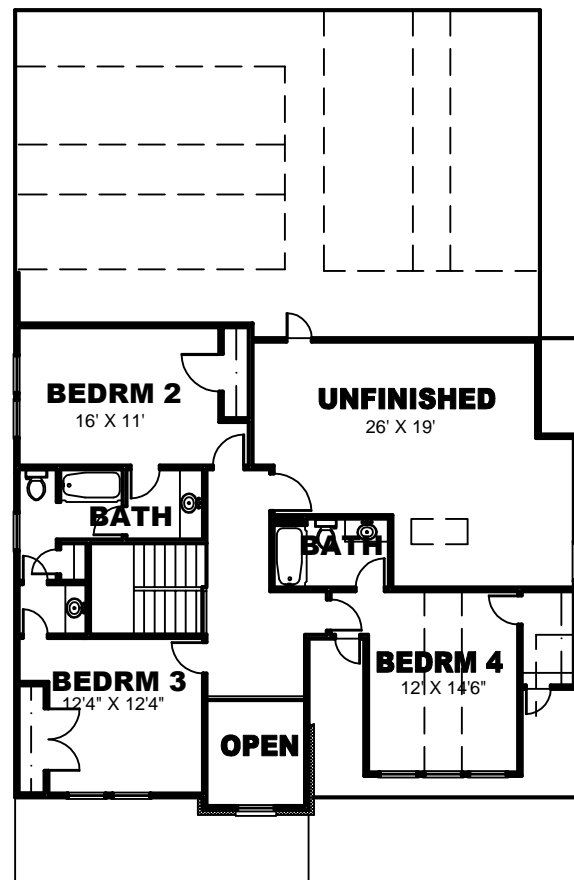

Builders Best Home Plans.com, Inc.
 1241 Smokey Road
 Newnan, GA. 30263
 www.buildersbesthomeplans.com
 678-361-2356

PLAN: BBHP010015A
ELEVATION "A"
TOTAL HTD. S.F.: 3148
WIDTH: 45'-0"
DEPTH: 77'-6"

FIRST FLOOR PLAN

SECOND FLOOR PLAN

Builders Best Home Plans.com, Inc.
 1241 Smokey Road
 Newnan, GA. 30263
 www.buildersbesthomeplans.com
 678-361-2356

PLAN: BBHP010015B
ELEVATION "B"
TOTAL HTD. S.F.: 3148
WIDTH: 45'-0"
DEPTH: 70'

ALTERNATE FIRST FLOOR PLAN

SECOND FLOOR PLAN

Builders Best Home Plans.com, Inc.
 1241 Smokey Road
 Newnan, GA. 30263
 www.buildersbesthomeplans.com
 678-361-2356

PLAN: BBHP010015C
ELEVATION "C"
TOTAL HTD. S.F.: 3148
WIDTH: 45'-0"
DEPTH: 70'

FIRST FLOOR PLAN

SECOND FLOOR PLAN