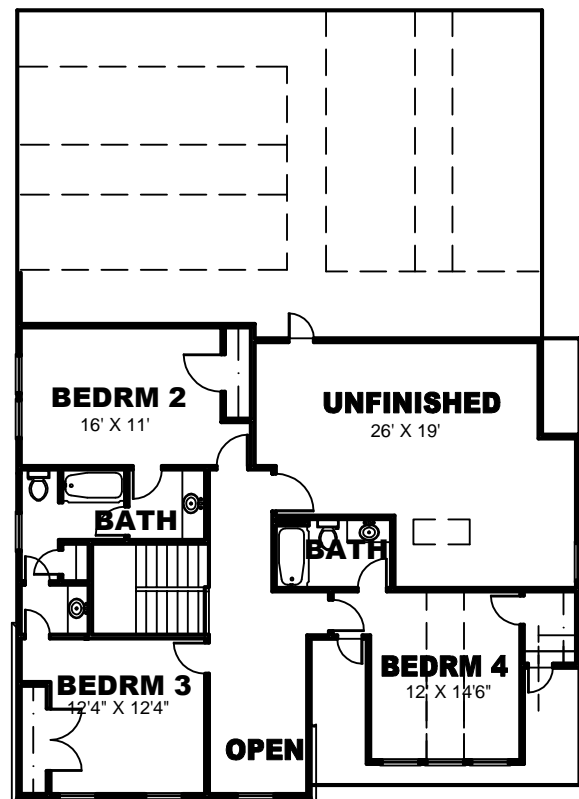

SECOND FLOOR PLAN

Builders Best Home Plans.com, Inc.
 1241 Smokey Road
 Newnan, GA. 30263
 www.buildersbesthomeplans.com
 678-361-2356

PLAN: BBHP010015B
ELEVATION "B"
TOTAL HTD. S.F.: 3148
WIDTH: 45'-0"
DEPTH: 70'

ALTERNATE FIRST FLOOR PLAN

SECOND FLOOR PLAN

Builders Best Home Plans.com, Inc.
 1241 Smokey Road
 Newnan, GA. 30263
 www.buildersbesthomeplans.com
 678-361-2356

PLAN: BBHP010015C
ELEVATION "C"
TOTAL HTD. S.F.: 3148
WIDTH: 45'-0"
DEPTH: 70'

FIRST FLOOR PLAN

SECOND FLOOR PLAN