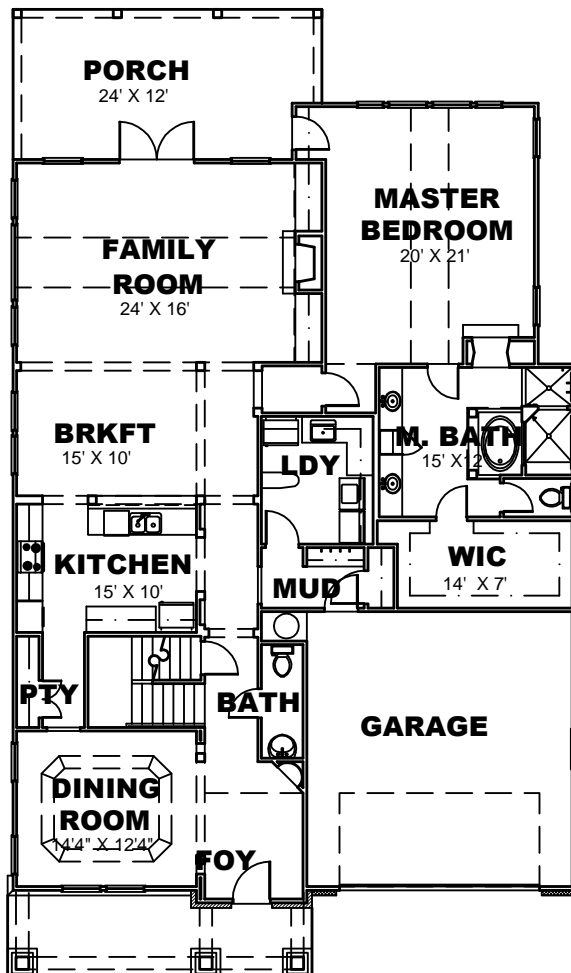

Builders Best Home Plans.com, Inc.
 1241 Smokey Road
 Newnan, GA. 30263
 www.buildersbesthomeplans.com
 678-361-2356

PLAN: BBHP010015A
ELEVATION "A"
TOTAL HTD. S.F.: 3148
WIDTH: 45'-0"
DEPTH: 77'-6"

FIRST FLOOR PLAN

SECOND FLOOR PLAN

Builders Best Home Plans.com, Inc.
 1241 Smokey Road
 Newnan, GA. 30263
 www.buildersbesthomeplans.com
 678-361-2356

PLAN: BBHP010015B
ELEVATION "B"
TOTAL HTD. S.F.: 3148
WIDTH: 45'-0"
DEPTH: 70'

ALTERNATE FIRST FLOOR PLAN

SECOND FLOOR PLAN

Builders Best Home Plans.com, Inc.
 1241 Smokey Road
 Newnan, GA. 30263
 www.buildersbesthomeplans.com
 678-361-2356

PLAN: BBHP010015C
ELEVATION "C"
TOTAL HTD. S.F.: 3148
WIDTH: 45'-0"
DEPTH: 70'

FIRST FLOOR PLAN

SECOND FLOOR PLAN