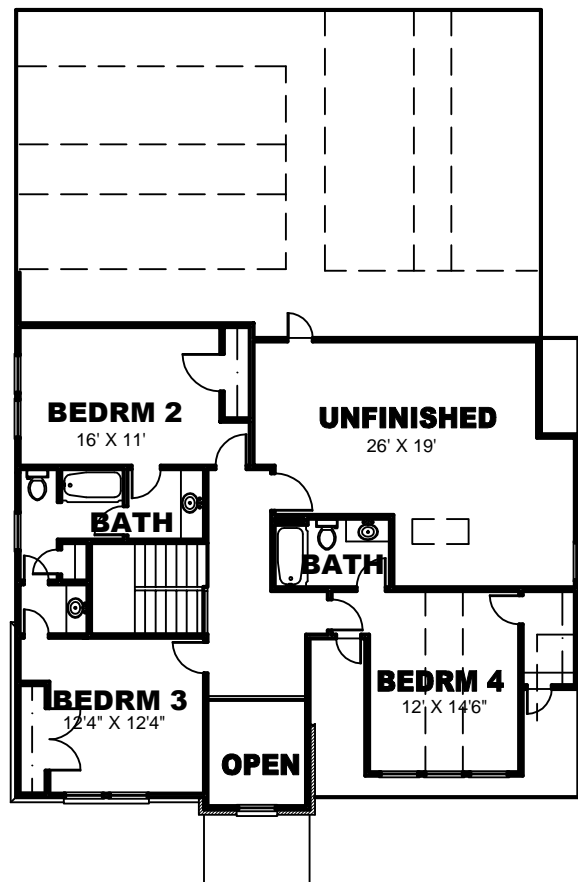

Builders Best Home Plans.com, Inc.
 1241 Smokey Road
 Newnan, GA. 30263
 www.buildersbesthomeplans.com
 678-361-2356

PLAN: BBHP010015A
ELEVATION "A"
TOTAL HTD. S.F.: 3148
WIDTH: 45'-0"
DEPTH: 77'-6"

FIRST FLOOR PLAN

SECOND FLOOR PLAN

Builders Best Home Plans.com, Inc.
 1241 Smokey Road
 Newnan, GA. 30263
 www.buildersbesthomeplans.com
 678-361-2356

PLAN: BBHP010015B
ELEVATION "B"
TOTAL HTD. S.F.: 3148
WIDTH: 45'-0"
DEPTH: 70'

ALTERNATE FIRST FLOOR PLAN

SECOND FLOOR PLAN

Builders Best Home Plans.com, Inc.
 1241 Smokey Road
 Newnan, GA. 30263
 www.buildersbesthomeplans.com
 678-361-2356

PLAN: BBHP010015C
ELEVATION "C"
TOTAL HTD. S.F.: 3148
WIDTH: 45'-0"
DEPTH: 70'

FIRST FLOOR PLAN

SECOND FLOOR PLAN