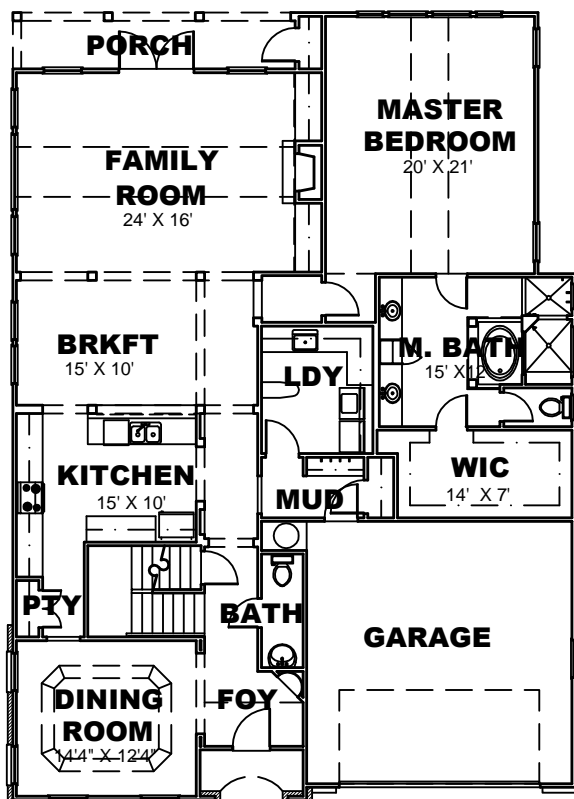

SECOND FLOOR PLAN

Builders Best Home Plans.com, Inc.
 1241 Smokey Road
 Newnan, GA. 30263
 www.buildersbesthomeplans.com
 678-361-2356

PLAN: BBHP010015B
ELEVATION "B"
TOTAL HTD. S.F.: 3148
WIDTH: 45'-0"
DEPTH: 70'

ALTERNATE FIRST FLOOR PLAN

SECOND FLOOR PLAN

Builders Best Home Plans.com, Inc.
 1241 Smokey Road
 Newnan, GA. 30263
 www.buildersbesthomeplans.com
 678-361-2356

PLAN: BBHP010015C
ELEVATION "C"
TOTAL HTD. S.F.: 3148
WIDTH: 45'-0"
DEPTH: 70'

FIRST FLOOR PLAN

SECOND FLOOR PLAN