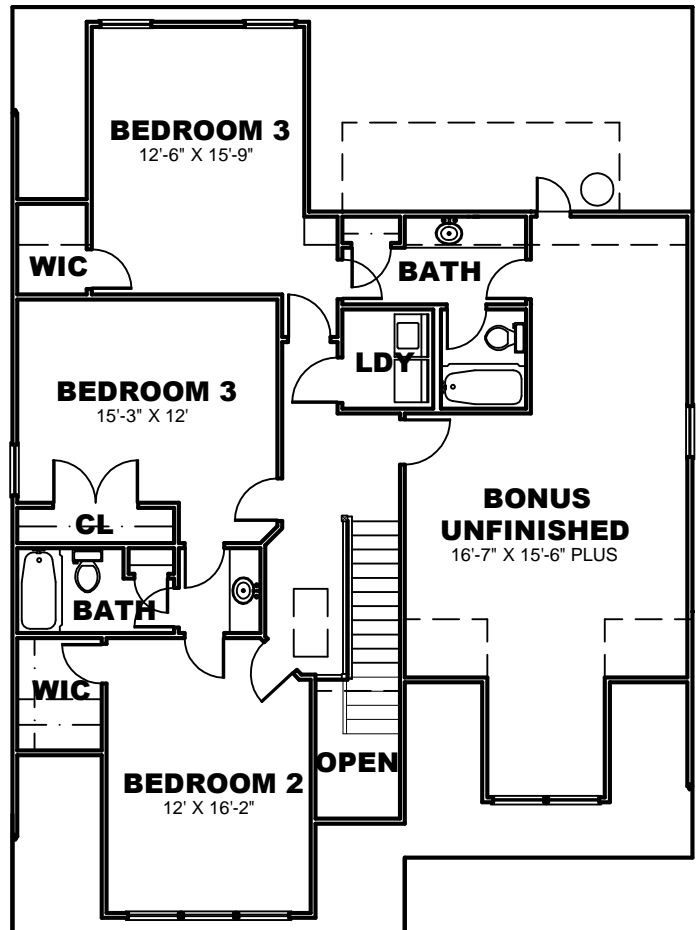

Builders Best Home Plans.com, Inc.
 1241 Smokey Road
 Newnan, GA. 30263
 www.buildersbesthomeplans.com
 678-361-2356

PLAN: BBHP010013A
ELEVATION "A"
TOTAL HTD. S.F.: 2585
WIDTH: 40'
DEPTH: 54'

RIGHT ELEVATION

REAR ELEVATION

FRONT ELEVATION

1ST FLOOR PLAN

2ND FLOOR PLAN

Builders Best Home Plans.com, Inc.
 1241 Smokey Road
 Newnan, GA. 30263
 www.buildersbesthomeplans.com
 678-361-2356

PLAN: BBHP010013B
ELEVATION "B"
TOTAL HTD. S.F.: 2585
WIDTH: 40'
DEPTH: 54'

RIGHT ELEVATION

FRONT ELEVATION

REAR ELEVATION

1ST FLOOR PLAN

ALT. 2ND FLOOR PLAN