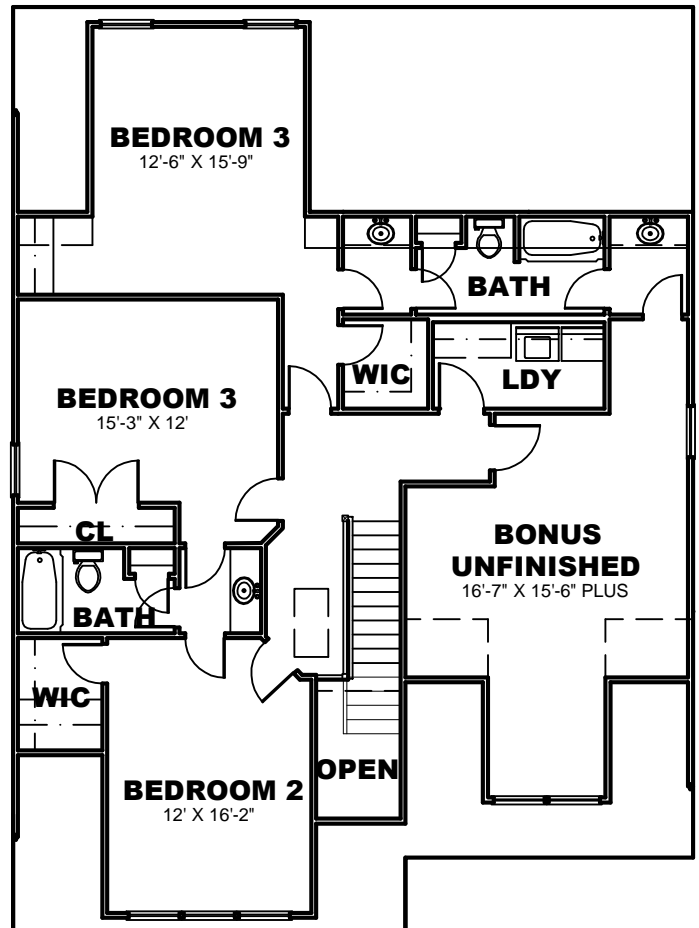

REAR ELEVATION

FRONT ELEVATION

1ST FLOOR PLAN

2ND FLOOR PLAN

Builders Best Home Plans.com, Inc.
 1241 Smokey Road
 Newnan, GA. 30263
 www.buildersbesthomeplans.com
 678-361-2356

PLAN: BBHP010013B
ELEVATION "B"
TOTAL HTD. S.F.: 2585
WIDTH: 40'
DEPTH: 54'

RIGHT ELEVATION

FRONT ELEVATION

REAR ELEVATION

1ST FLOOR PLAN

ALT. 2ND FLOOR PLAN