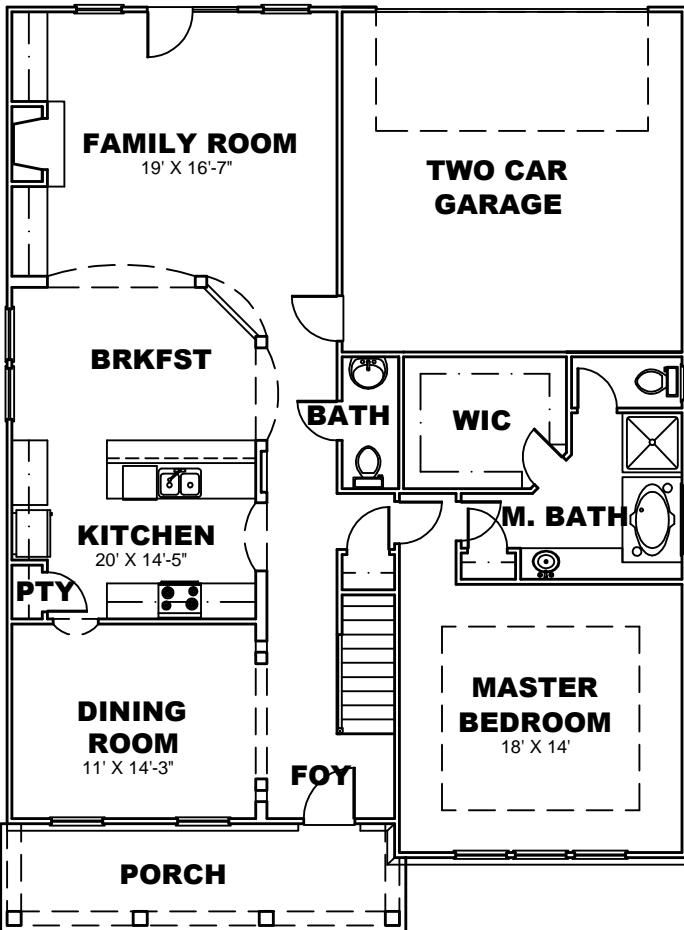

Builders Best Home Plans.com, Inc.
 1241 Smokey Road
 Newnan, GA. 30263
 www.buildersbesthomeplans.com
 678-361-2356

PLAN: BBHP010013A
ELEVATION "A"
TOTAL HTD. S.F.: 2585
WIDTH: 40'
DEPTH: 54'

RIGHT ELEVATION

REAR ELEVATION

FRONT ELEVATION

1ST FLOOR PLAN

2ND FLOOR PLAN

Builders Best Home Plans.com, Inc.
 1241 Smokey Road
 Newnan, GA. 30263
 www.buildersbesthomeplans.com
 678-361-2356

PLAN: BBHP010013B
ELEVATION "B"
TOTAL HTD. S.F.: 2585
WIDTH: 40'
DEPTH: 54'

RIGHT ELEVATION

FRONT ELEVATION

REAR ELEVATION

1ST FLOOR PLAN

ALT. 2ND FLOOR PLAN