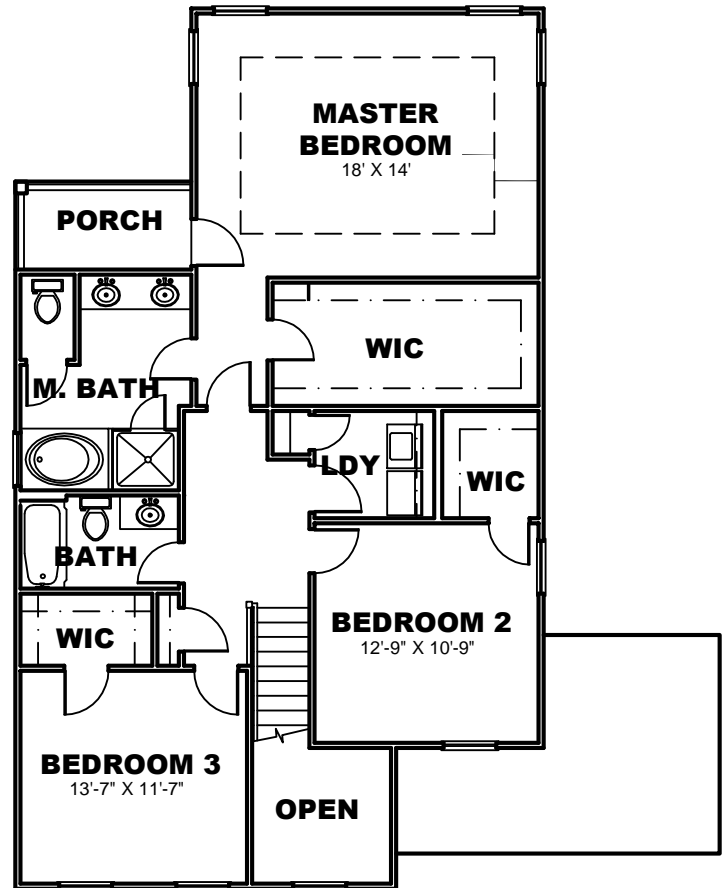

Builders Best Home Plans.com, Inc.  
 1241 Smokey Road  
 Newnan, GA. 30263  
 www.buildersbesthomeplans.com  
 678-361-2356

**PLAN: BBHP010012A**  
**ELEVATION "A"**  
**TOTAL HTD. S.F.: 2226**  
**WIDTH: 40'**  
**DEPTH: 50'**

**LEFT ELEVATION**

**FRONT ELEVATION**

**REAR ELEVATION**

**1ST FLOOR PLAN**

**2ND FLOOR PLAN**

Builders Best Home Plans.com, Inc.  
 1241 Smokey Road  
 Newnan, GA. 30263  
 www.buildersbesthomeplans.com  
 678-361-2356

**PLAN: BBHP010012B**  
**BBHP010012C**  
**ELEVATION "B" & "C"**  
**TOTAL HTD. S.F.: 2226**  
**WIDTH: 40'**  
**DEPTH: 50'**

**LEFT ELEVATION**

**FRONT ELEVATION "B"**

**REAR ELEVATION**

**FRONT ELEVATION "C"**

**1ST FLOOR PLAN (2ND FLOOR PLAN SAME AS ELEV "A")**