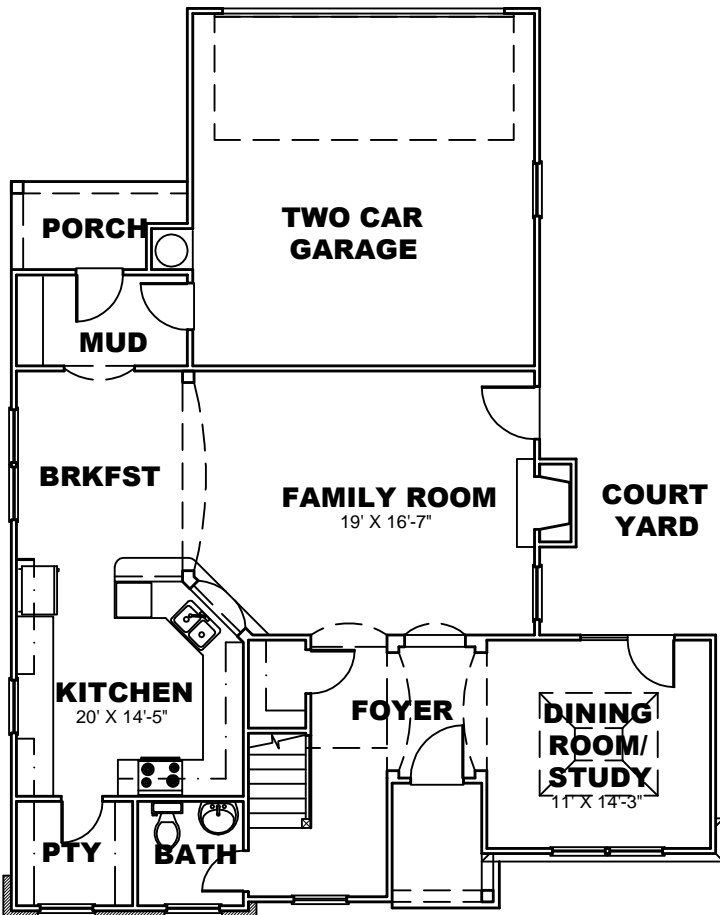

**LEFT ELEVATION**

**FRONT ELEVATION**

**REAR ELEVATION**

**1ST FLOOR PLAN**

**2ND FLOOR PLAN**

Builders Best Home Plans.com, Inc.  
 1241 Smokey Road  
 Newnan, GA. 30263  
 www.buildersbesthomeplans.com  
 678-361-2356

**PLAN: BBHP010012B**  
**BBHP010012C**  
**ELEVATION "B" & "C"**  
**TOTAL HTD. S.F.: 2226**  
**WIDTH: 40'**  
**DEPTH: 50'**

**LEFT ELEVATION**

**FRONT ELEVATION "B"**

**REAR ELEVATION**

**FRONT ELEVATION "C"**

**1ST FLOOR PLAN (2ND FLOOR PLAN SAME AS ELEV "A")**