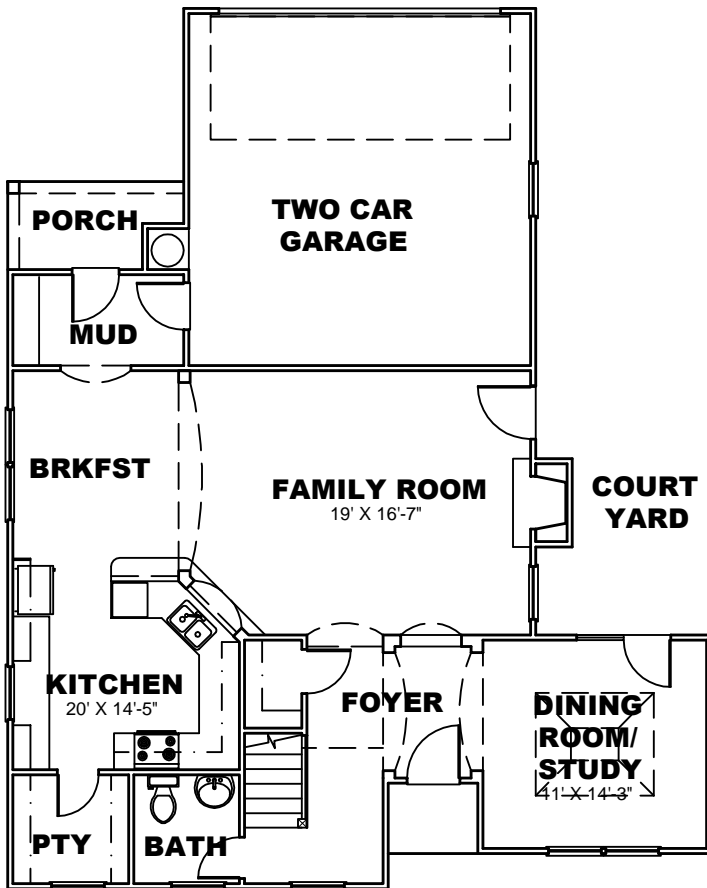

Builders Best Home Plans.com, Inc.  
 1241 Smokey Road  
 Newnan, GA. 30263  
 www.buildersbesthomeplans.com  
 678-361-2356

**PLAN: BBHP010012A**  
**ELEVATION "A"**  
**TOTAL HTD. S.F.: 2226**  
**WIDTH: 40'**  
**DEPTH: 50'**

**LEFT ELEVATION**

**FRONT ELEVATION**

**REAR ELEVATION**

**1ST FLOOR PLAN**

**2ND FLOOR PLAN**

Builders Best Home Plans.com, Inc.  
 1241 Smokey Road  
 Newnan, GA. 30263  
 www.buildersbesthomeplans.com  
 678-361-2356

**PLAN: BBHP010012B**  
**BBHP010012C**  
**ELEVATION "B" & "C"**  
**TOTAL HTD. S.F.: 2226**  
**WIDTH: 40'**  
**DEPTH: 50'**

**LEFT ELEVATION**

**FRONT ELEVATION "B"**

**REAR ELEVATION**

**FRONT ELEVATION "C"**

**1ST FLOOR PLAN (2ND FLOOR PLAN SAME AS ELEV "A")**