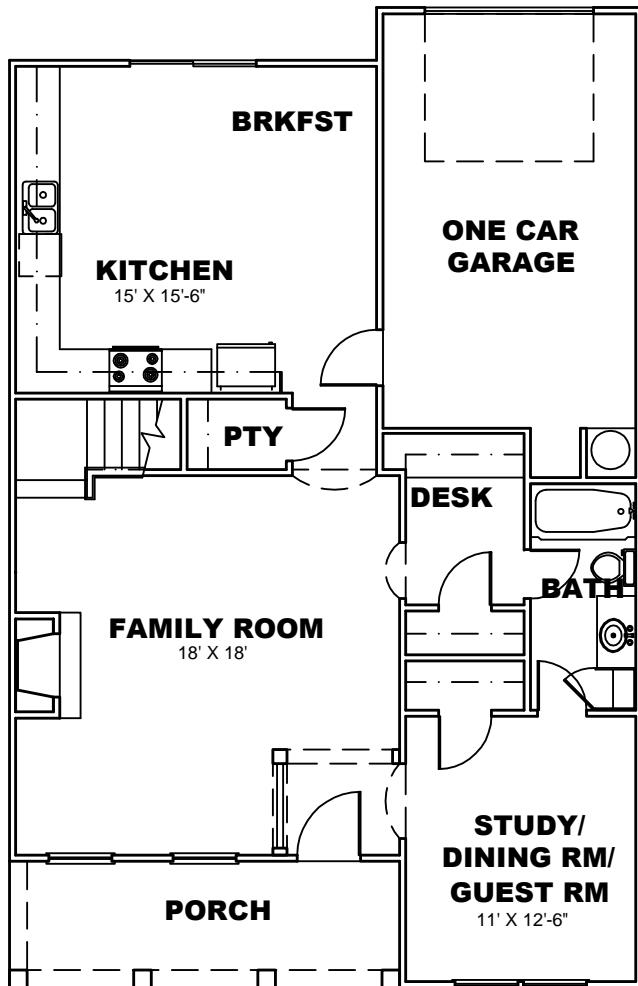

Builders Best Home Plans.com, Inc.
 1241 Smokey Road
 Newnan, GA. 30263
 www.buildersbesthomeplans.com
 678-361-2356

PLAN: BBHP010011A
ELEVATION "A"
TOTAL HTD. S.F.: 2180
WIDTH: 30'
DEPTH: 46'-6"

LEFT ELEVATION

RIGHT ELEVATION

1ST FLOOR PLAN

2ND FLOOR PLAN

Builders Best Home Plans.com, Inc.
1241 Smokey Road
Newnan, GA. 30263
www.buildersbesthomeplans.com
678-361-2356

PLAN: BBHP010011B
ELEVATION "B"
TOTAL HTD. S.F.: 2180
WIDTH: 30'
DEPTH: 46'-6"

LEFT ELEVATION

RIGHT ELEVATION

1ST FLOOR PLAN

2ND FLOOR PLAN