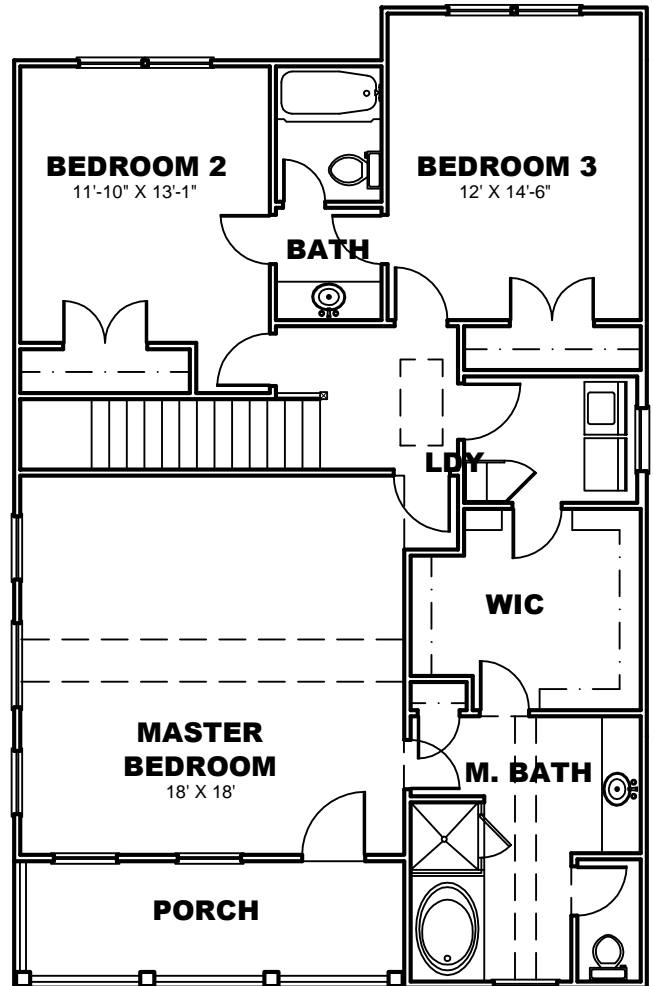

Builders Best Home Plans.com, Inc.
 1241 Smokey Road
 Newnan, GA. 30263
 www.buildersbesthomeplans.com
 678-361-2356

PLAN: BBHP010011A
ELEVATION "A"
TOTAL HTD. S.F.: 2180
WIDTH: 30'
DEPTH: 46'-6"

LEFT ELEVATION

RIGHT ELEVATION

1ST FLOOR PLAN

2ND FLOOR PLAN

Builders Best Home Plans.com, Inc.
1241 Smokey Road
Newnan, GA. 30263
www.buildersbesthomeplans.com
678-361-2356

PLAN: BBHP010011B
ELEVATION "B"
TOTAL HTD. S.F.: 2180
WIDTH: 30'
DEPTH: 46'-6"

LEFT ELEVATION

RIGHT ELEVATION

1ST FLOOR PLAN

2ND FLOOR PLAN