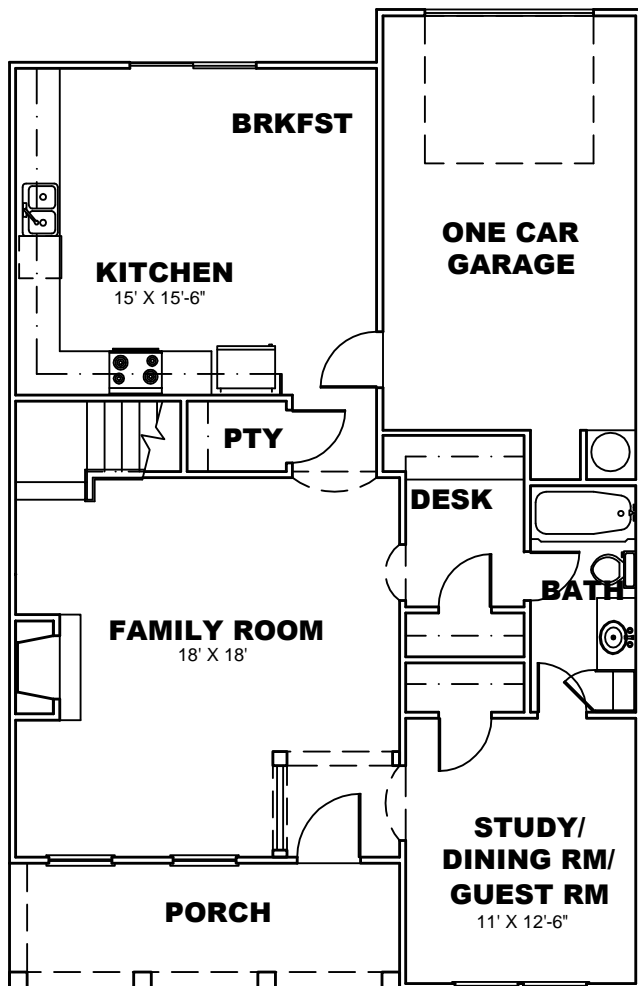

Builders Best Home Plans.com, Inc.
 1241 Smokey Road
 Newnan, GA. 30263
 www.buildersbesthomeplans.com
 678-361-2356

PLAN: BBHP010011A
ELEVATION "A"
TOTAL HTD. S.F.: 2180
WIDTH: 30'
DEPTH: 46'-6"

LEFT ELEVATION

RIGHT ELEVATION

1ST FLOOR PLAN

2ND FLOOR PLAN

Builders Best Home Plans.com, Inc.
1241 Smokey Road
Newnan, GA. 30263
www.buildersbesthomeplans.com
678-361-2356

PLAN: BBHP010011B
ELEVATION "B"
TOTAL HTD. S.F.: 2180
WIDTH: 30'
DEPTH: 46'-6"

LEFT ELEVATION

RIGHT ELEVATION

1ST FLOOR PLAN

2ND FLOOR PLAN