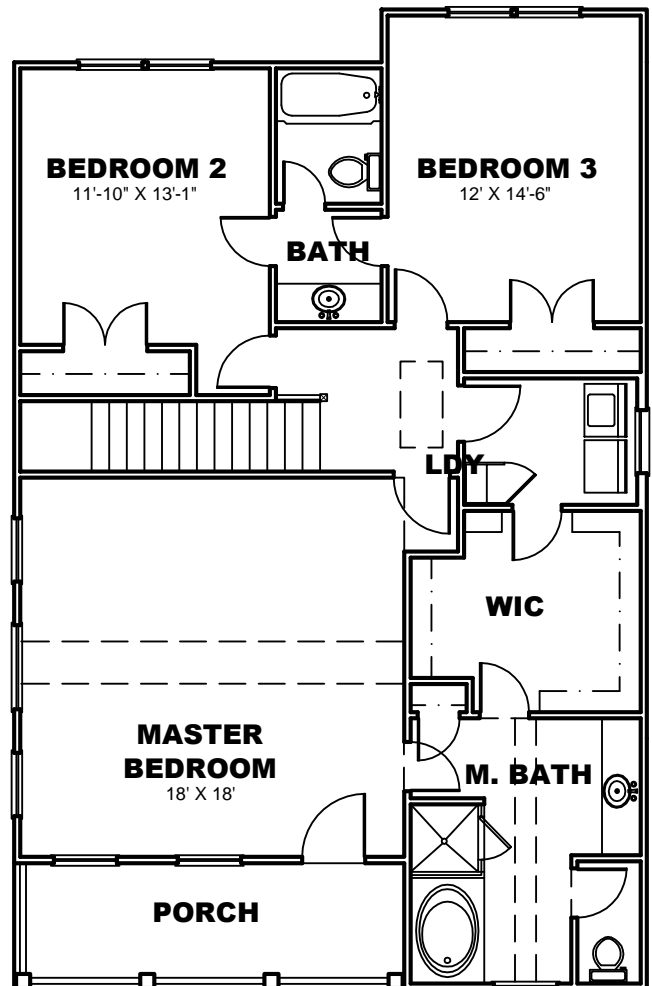

Builders Best Home Plans.com, Inc.
 1241 Smokey Road
 Newnan, GA. 30263
 www.buildersbesthomeplans.com
 678-361-2356

PLAN: BBHP010011A
ELEVATION "A"
TOTAL HTD. S.F.: 2180
WIDTH: 30'
DEPTH: 46'-6"

LEFT ELEVATION

RIGHT ELEVATION

1ST FLOOR PLAN

2ND FLOOR PLAN

Builders Best Home Plans.com, Inc.
1241 Smokey Road
Newnan, GA. 30263
www.buildersbesthomeplans.com
678-361-2356

PLAN: BBHP010011B
ELEVATION "B"
TOTAL HTD. S.F.: 2180
WIDTH: 30'
DEPTH: 46'-6"

LEFT ELEVATION

RIGHT ELEVATION

1ST FLOOR PLAN

2ND FLOOR PLAN