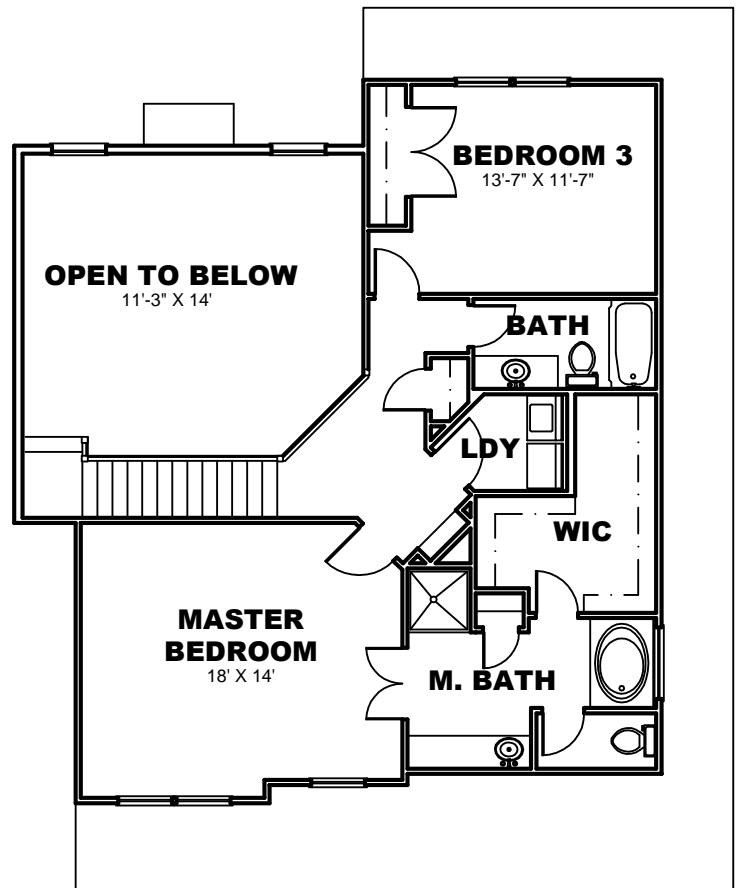

LEFT ELEVATION

RIGHT ELEVATION

1ST FLOOR PLAN

2ND FLOOR PLAN

Builders Best Home Plans.com, Inc.
1241 Smokey Road
Newnan, GA. 30263
www.buildersbesthomeplans.com
770-251-7324
770-253-11455 (fax)

PLAN: BBHP010010B
ELEVATION "B"
TOTAL HTD. S.F.: 2244
WIDTH: 40'
DEPTH: 50'

LEFT ELEVATION

RIGHT ELEVATION

FRONT ELEVATION

1ST FLOOR PLAN

2ND FLOOR PLAN