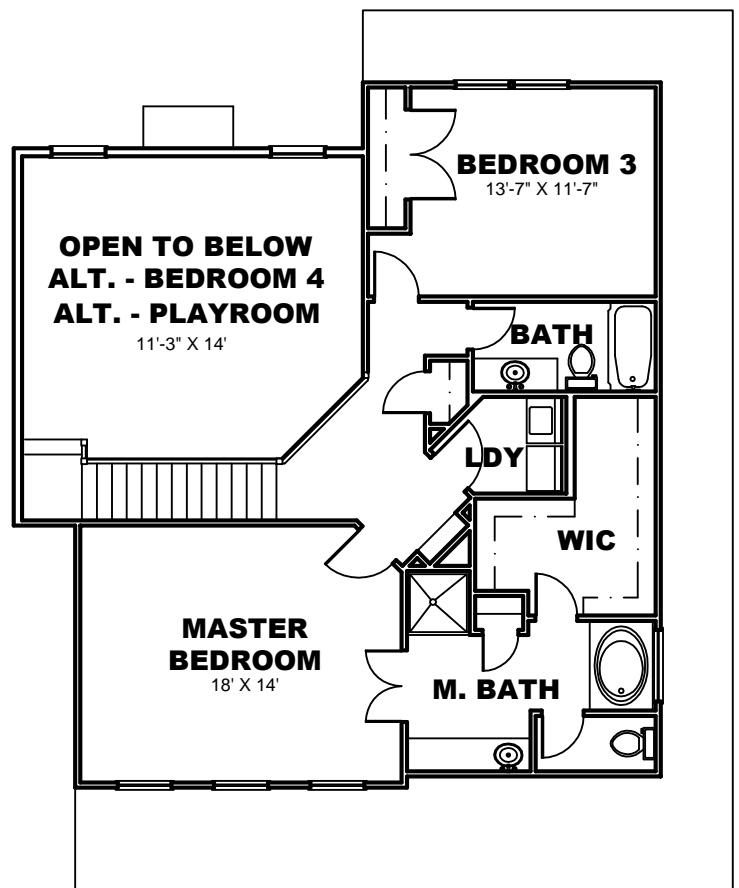

Builders Best Home Plans.com, Inc.
 1241 Smokey Road
 Newnan, GA. 30263
 www.buildersbesthomeplans.com
 770-251-7324
 770-253-11455 (fax)

PLAN: BBHP010010A
ELEVATION "A"
TOTAL HTD. S.F.: 2233
WIDTH: 40'
DEPTH: 50'

LEFT ELEVATION

RIGHT ELEVATION

1ST FLOOR PLAN

2ND FLOOR PLAN

Builders Best Home Plans.com, Inc.
1241 Smokey Road
Newnan, GA. 30263
www.buildersbesthomeplans.com
770-251-7324
770-253-11455 (fax)

PLAN: BBHP010010B
ELEVATION "B"
TOTAL HTD. S.F.: 2244
WIDTH: 40'
DEPTH: 50'

LEFT ELEVATION

RIGHT ELEVATION

FRONT ELEVATION

1ST FLOOR PLAN

2ND FLOOR PLAN