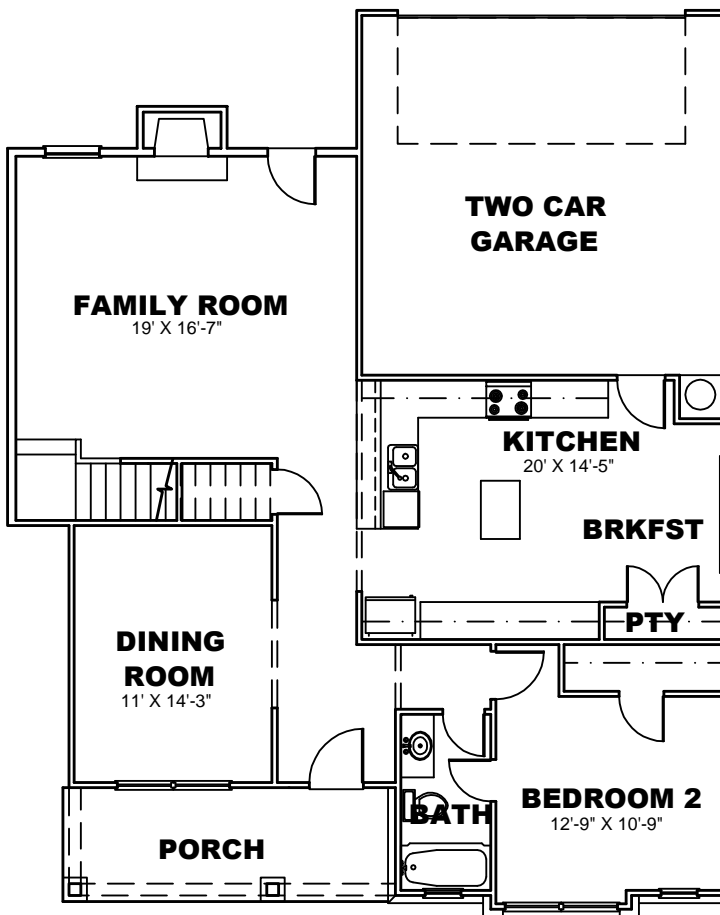

Builders Best Home Plans.com, Inc.
 1241 Smokey Road
 Newnan, GA. 30263
 www.buildersbesthomeplans.com
 770-251-7324
 770-253-11455 (fax)

PLAN: BBHP010010A
ELEVATION "A"
TOTAL HTD. S.F.: 2233
WIDTH: 40'
DEPTH: 50'

LEFT ELEVATION

RIGHT ELEVATION

1ST FLOOR PLAN

2ND FLOOR PLAN

Builders Best Home Plans.com, Inc.
1241 Smokey Road
Newnan, GA. 30263
www.buildersbesthomeplans.com
770-251-7324
770-253-11455 (fax)

PLAN: BBHP010010B
ELEVATION "B"
TOTAL HTD. S.F.: 2244
WIDTH: 40'
DEPTH: 50'

LEFT ELEVATION

RIGHT ELEVATION

FRONT ELEVATION

1ST FLOOR PLAN

2ND FLOOR PLAN