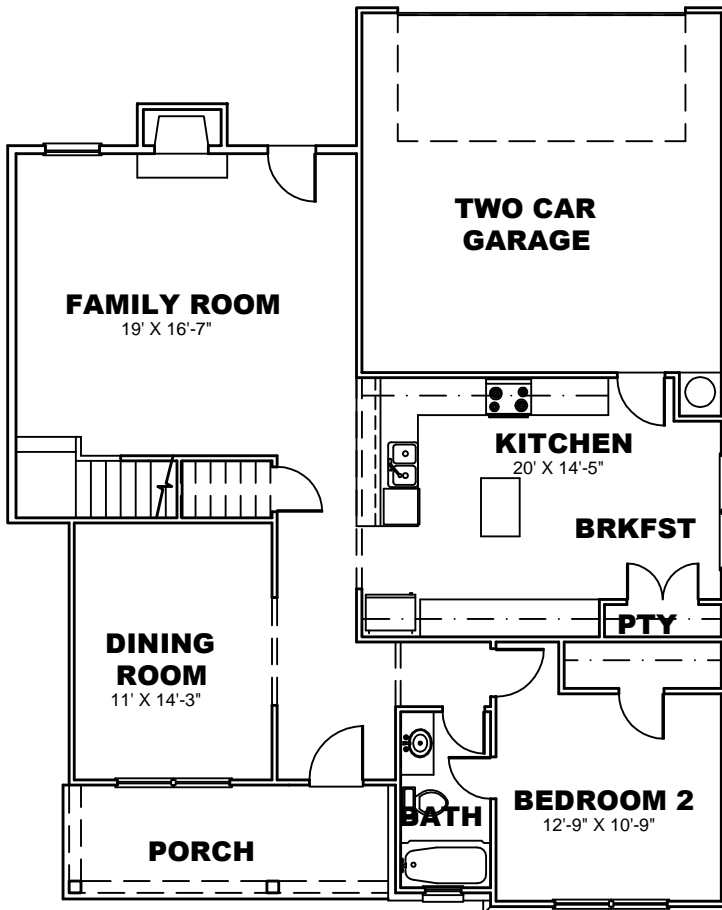

LEFT ELEVATION

RIGHT ELEVATION

1ST FLOOR PLAN

2ND FLOOR PLAN

Builders Best Home Plans.com, Inc.
1241 Smokey Road
Newnan, GA. 30263
www.buildersbesthomeplans.com
770-251-7324
770-253-11455 (fax)

PLAN: BBHP010010B
ELEVATION "B"
TOTAL HTD. S.F.: 2244
WIDTH: 40'
DEPTH: 50'

LEFT ELEVATION

RIGHT ELEVATION

FRONT ELEVATION

1ST FLOOR PLAN

2ND FLOOR PLAN