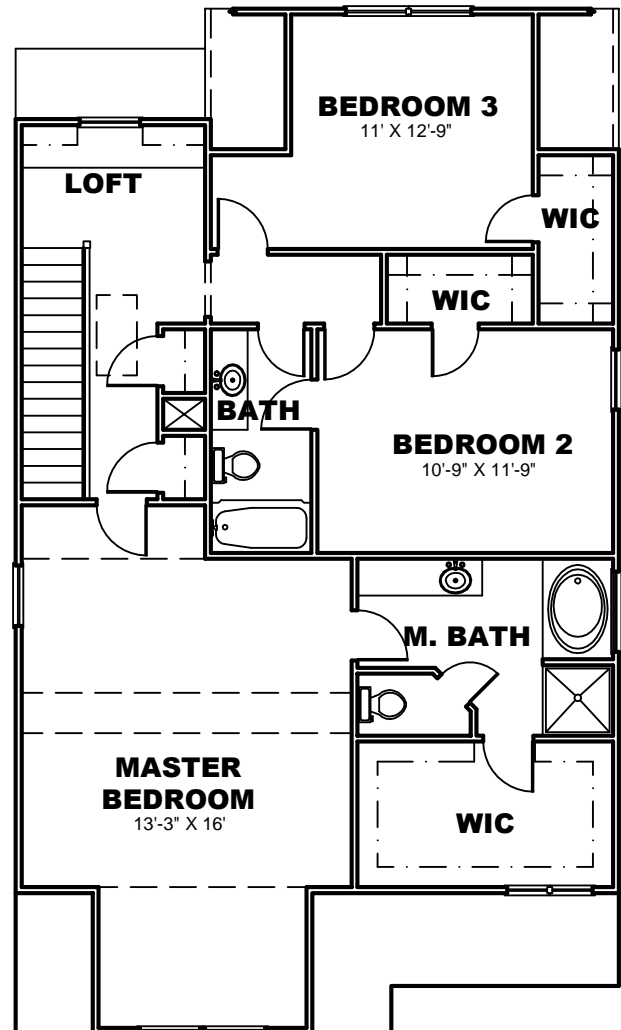

LEFT ELEVATION

RIGHT ELEVATION

FRONT ELEVATION

1ST FLOOR PLAN

2ND FLOOR PLAN

Builders Best Home Plans.com, Inc.
 1241 Smokey Road
 Newnan, GA. 30263
 www.buildersbesthomeplans.com
 770-251-7324
 770-253-11455 (fax)

PLAN: BBHP010009B
ELEVATION "B"
TOTAL HTD. S.F.: 2216
WIDTH: 30'
DEPTH: 51'

REAR ELEVATION

FRONT ELEVATION

1ST FLOOR PLAN
HOME OFFICE/STUDY ALTERNATE

2ND FLOOR PLAN