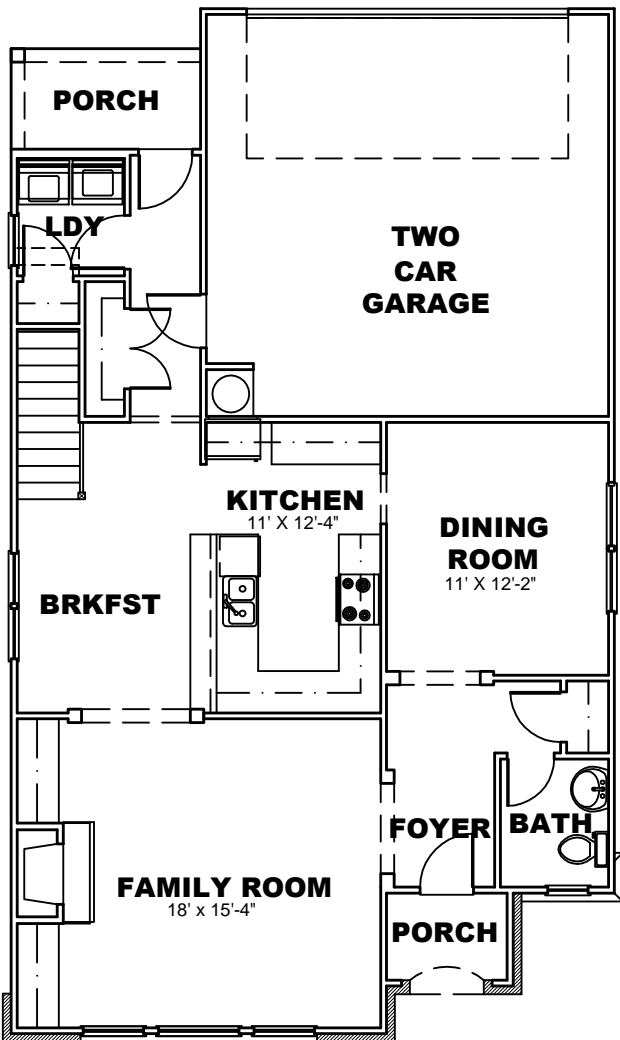

Builders Best Home Plans.com, Inc.
 1241 Smokey Road
 Newnan, GA. 30263
 www.buildersbesthomeplans.com
 770-251-7324
 770-253-11455 (fax)

PLAN: BBHP010009A
ELEVATION "A"
TOTAL HTD. S.F.: 2216
WIDTH: 30'
DEPTH: 51'

LEFT ELEVATION

RIGHT ELEVATION

FRONT ELEVATION

1ST FLOOR PLAN

2ND FLOOR PLAN

Builders Best Home Plans.com, Inc.
 1241 Smokey Road
 Newnan, GA. 30263
 www.buildersbesthomeplans.com
 770-251-7324
 770-253-11455 (fax)

PLAN: BBHP010009B
ELEVATION "B"
TOTAL HTD. S.F.: 2216
WIDTH: 30'
DEPTH: 51'

REAR ELEVATION

FRONT ELEVATION

1ST FLOOR PLAN
HOME OFFICE/STUDY ALTERNATE

2ND FLOOR PLAN