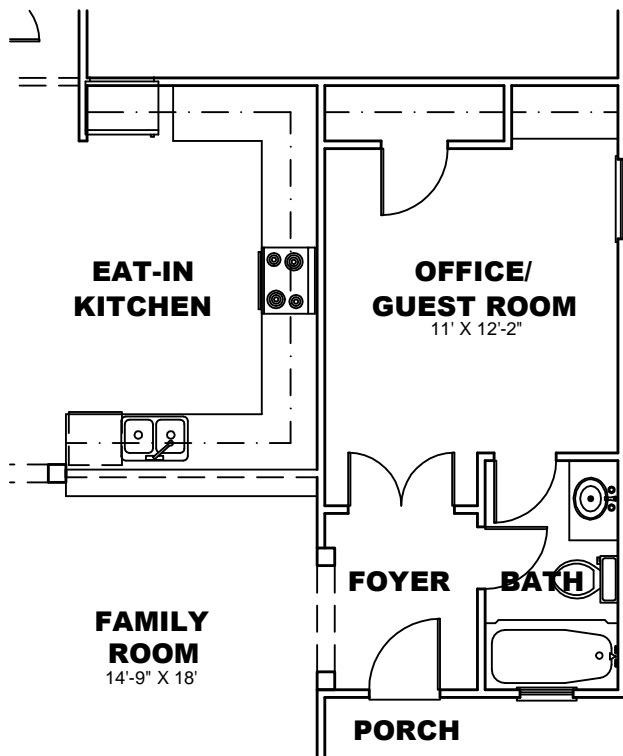

LEFT ELEVATION

RIGHT ELEVATION

FRONT ELEVATION

1ST FLOOR PLAN

2ND FLOOR PLAN

Builders Best Home Plans.com, Inc.
 1241 Smokey Road
 Newnan, GA. 30263
 www.buildersbesthomeplans.com
 770-251-7324
 770-253-11455 (fax)

PLAN: BBHP010009B
ELEVATION "B"
TOTAL HTD. S.F.: 2216
WIDTH: 30'
DEPTH: 51'

REAR ELEVATION

FRONT ELEVATION

1ST FLOOR PLAN
HOME OFFICE/STUDY ALTERNATE

2ND FLOOR PLAN