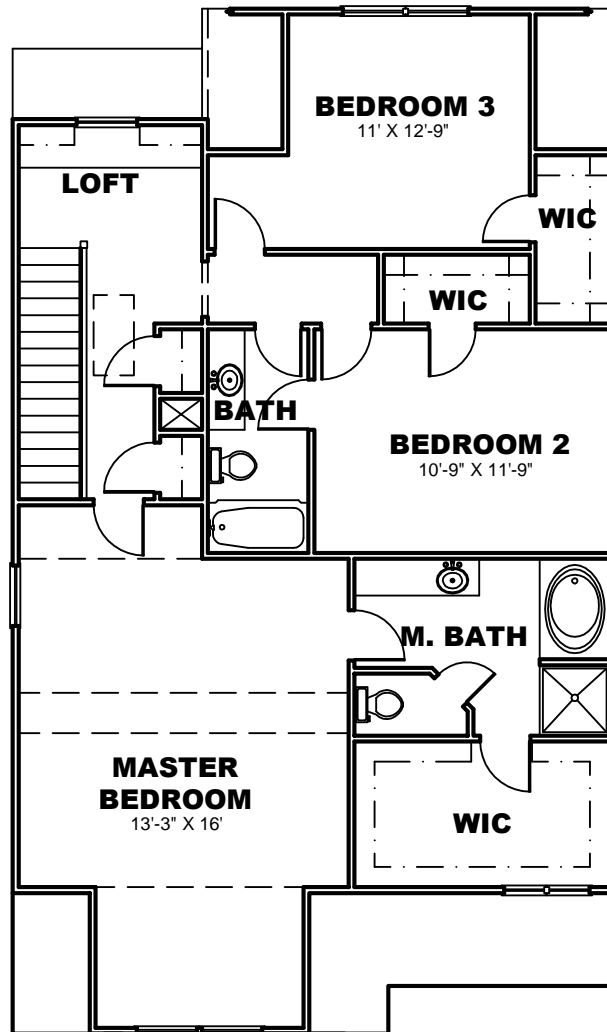

Builders Best Home Plans.com, Inc.
 1241 Smokey Road
 Newnan, GA. 30263
 www.buildersbesthomeplans.com
 770-251-7324
 770-253-11455 (fax)

PLAN: BBHP010009A
ELEVATION "A"
TOTAL HTD. S.F.: 2216
WIDTH: 30'
DEPTH: 51'

LEFT ELEVATION

RIGHT ELEVATION

FRONT ELEVATION

1ST FLOOR PLAN

2ND FLOOR PLAN

Builders Best Home Plans.com, Inc.
 1241 Smokey Road
 Newnan, GA. 30263
 www.buildersbesthomeplans.com
 770-251-7324
 770-253-11455 (fax)

PLAN: BBHP010009B
ELEVATION "B"
TOTAL HTD. S.F.: 2216
WIDTH: 30'
DEPTH: 51'

REAR ELEVATION

FRONT ELEVATION

1ST FLOOR PLAN
HOME OFFICE/STUDY ALTERNATE

2ND FLOOR PLAN