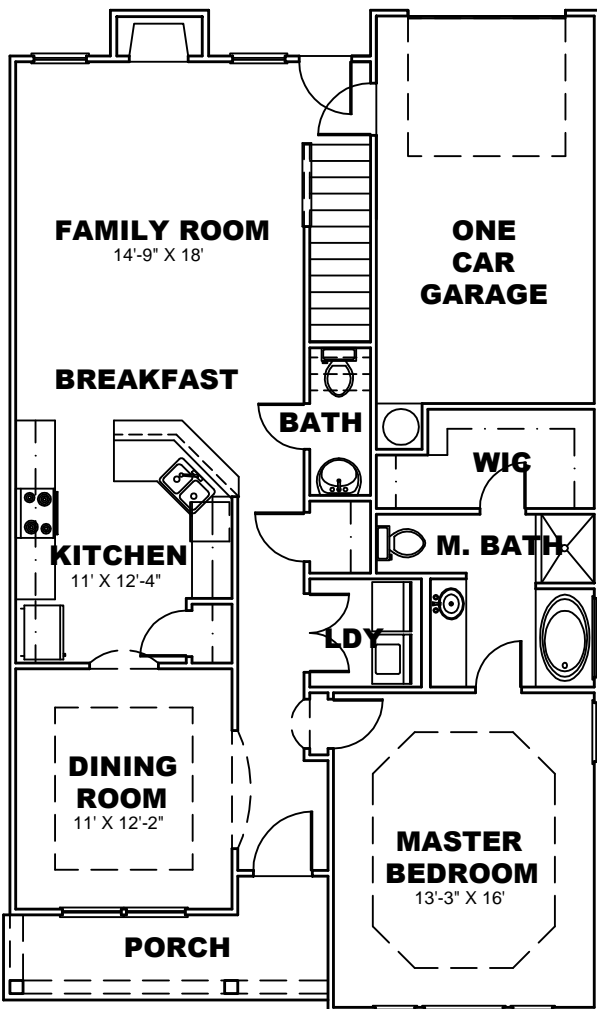

Builders Best Home Plans.com, Inc.
 1241 Smokey Road
 Newnan, GA. 30263
 www.buildersbesthomeplans.com
 770-251-7324
 770-253-11455 (fax)

PLAN: BBHP010008A
ELEVATION "A"
TOTAL HTD. S.F.: 1810
WIDTH: 30'
DEPTH: 51'

LEFT ELEVATION

RIGHT ELEVATION

1ST FLOOR PLAN

2ND FLOOR PLAN

Builders Best Home Plans.com, Inc.
 1241 Smokey Road
 Newnan, GA. 30263
 www.buildersbesthomeplans.com
 770-251-7324
 770-253-11455 (fax)

PLAN: BBHP010008B
ELEVATION "B"
TOTAL HTD. S.F.: 1810
WIDTH: 30'
DEPTH: 51'

LEFT ELEVATION

RIGHT ELEVATION

FRONT ELEVATION

1ST FLOOR PLAN

2ND FLOOR PLAN