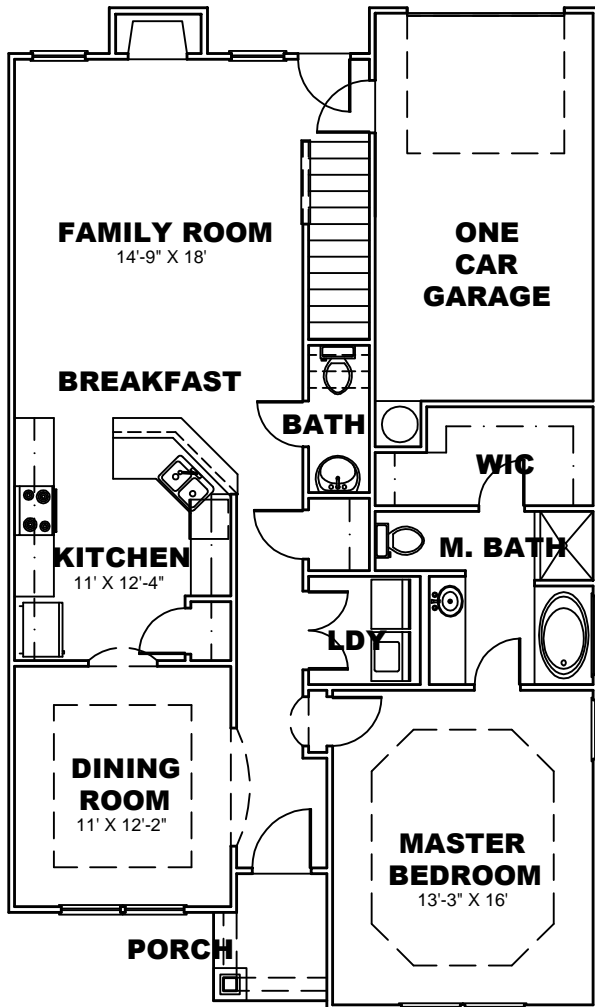

Builders Best Home Plans.com, Inc.
 1241 Smokey Road
 Newnan, GA. 30263
 www.buildersbesthomeplans.com
 770-251-7324
 770-253-11455 (fax)

PLAN: BBHP010008A
ELEVATION "A"
TOTAL HTD. S.F.: 1810
WIDTH: 30'
DEPTH: 51'

LEFT ELEVATION

RIGHT ELEVATION

1ST FLOOR PLAN

2ND FLOOR PLAN

Builders Best Home Plans.com, Inc.
 1241 Smokey Road
 Newnan, GA. 30263
 www.buildersbesthomeplans.com
 770-251-7324
 770-253-11455 (fax)

PLAN: BBHP010008B
ELEVATION "B"
TOTAL HTD. S.F.: 1810
WIDTH: 30'
DEPTH: 51'

LEFT ELEVATION

RIGHT ELEVATION

FRONT ELEVATION

1ST FLOOR PLAN

2ND FLOOR PLAN