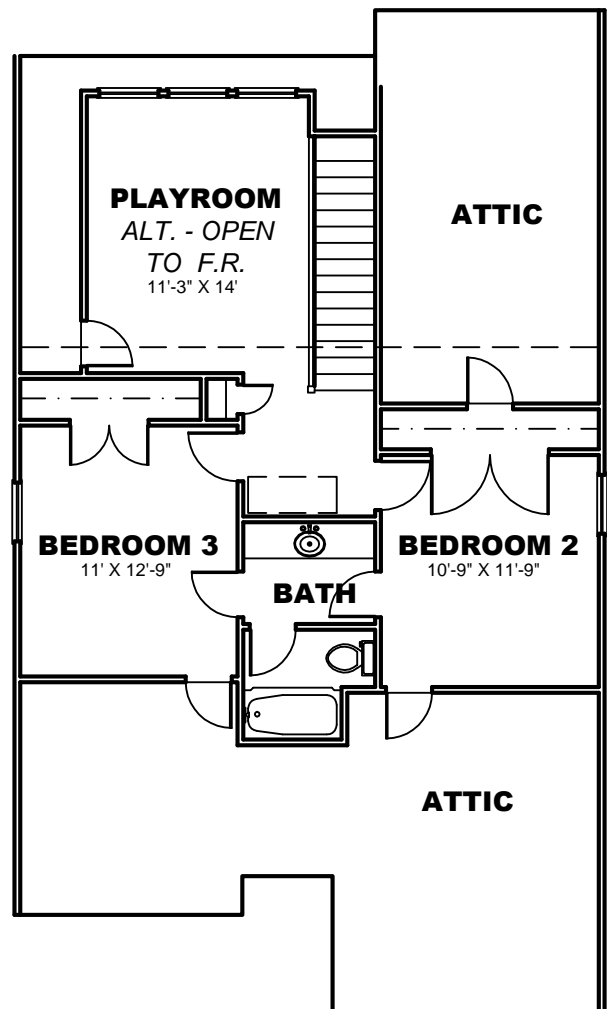

Builders Best Home Plans.com, Inc.
 1241 Smokey Road
 Newnan, GA. 30263
 www.buildersbesthomeplans.com
 770-251-7324
 770-253-11455 (fax)

PLAN: BBHP010008A
ELEVATION "A"
TOTAL HTD. S.F.: 1810
WIDTH: 30'
DEPTH: 51'

LEFT ELEVATION

RIGHT ELEVATION

1ST FLOOR PLAN

2ND FLOOR PLAN

Builders Best Home Plans.com, Inc.
 1241 Smokey Road
 Newnan, GA. 30263
 www.buildersbesthomeplans.com
 770-251-7324
 770-253-11455 (fax)

PLAN: BBHP010008B
ELEVATION "B"
TOTAL HTD. S.F.: 1810
WIDTH: 30'
DEPTH: 51'

LEFT ELEVATION

RIGHT ELEVATION

FRONT ELEVATION

1ST FLOOR PLAN

2ND FLOOR PLAN