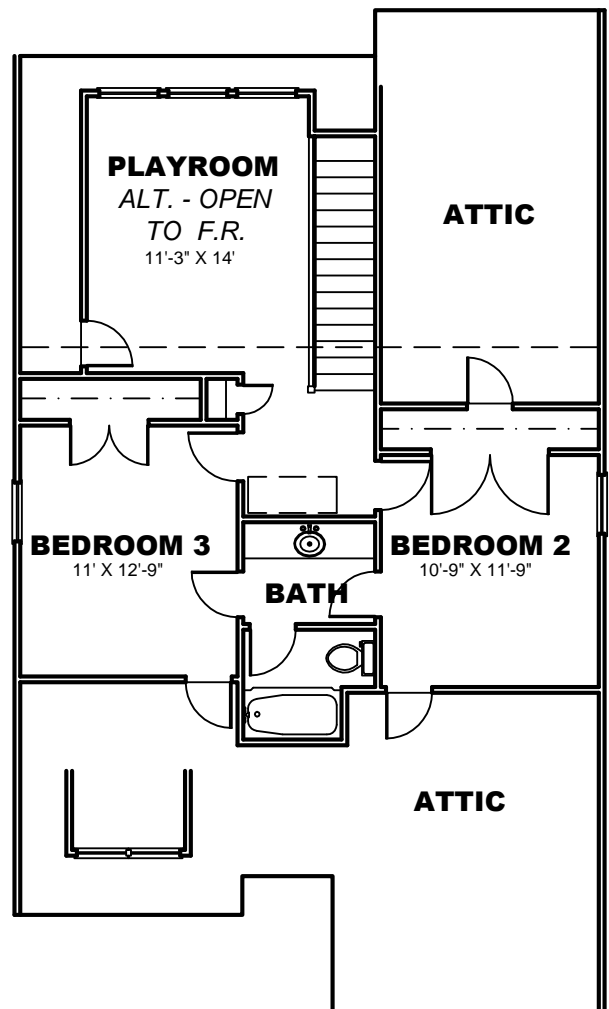

LEFT ELEVATION

RIGHT ELEVATION

1ST FLOOR PLAN

2ND FLOOR PLAN

Builders Best Home Plans.com, Inc.
 1241 Smokey Road
 Newnan, GA. 30263
 www.buildersbesthomeplans.com
 770-251-7324
 770-253-11455 (fax)

PLAN: BBHP010008B
ELEVATION "B"
TOTAL HTD. S.F.: 1810
WIDTH: 30'
DEPTH: 51'

LEFT ELEVATION

RIGHT ELEVATION

FRONT ELEVATION

1ST FLOOR PLAN

2ND FLOOR PLAN