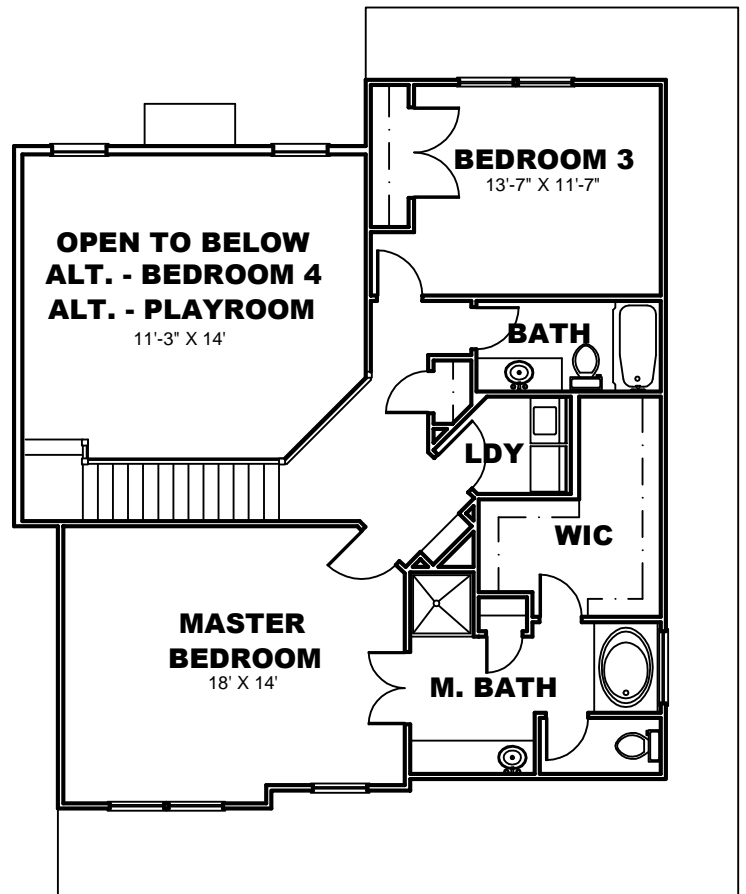

Builders Best Home Plans.com, Inc.
 1241 Smokey Road
 Newnan, GA. 30263
 www.buildersbesthomeplans.com
 678-361-2356

PLAN: BBHP01006A
ELEVATION "A"
TOTAL HTD. S.F.: 2179
WIDTH: 40'
DEPTH: 50'

LEFT ELEVATION

RIGHT ELEVATION

1ST FLOOR PLAN

2ND FLOOR PLAN

Builders Best Home Plans.com, Inc.
 1241 Smokey Road
 Newnan, GA. 30263
 www.buildersbesthomeplans.com
 678-361-2356

PLAN: BBHP01006B
ELEVATION "B"
TOTAL HTD. S.F.: 2179
WIDTH: 40'
DEPTH: 50'

LEFT ELEVATION

RIGHT ELEVATION

1ST FLOOR PLAN

2ND FLOOR PLAN