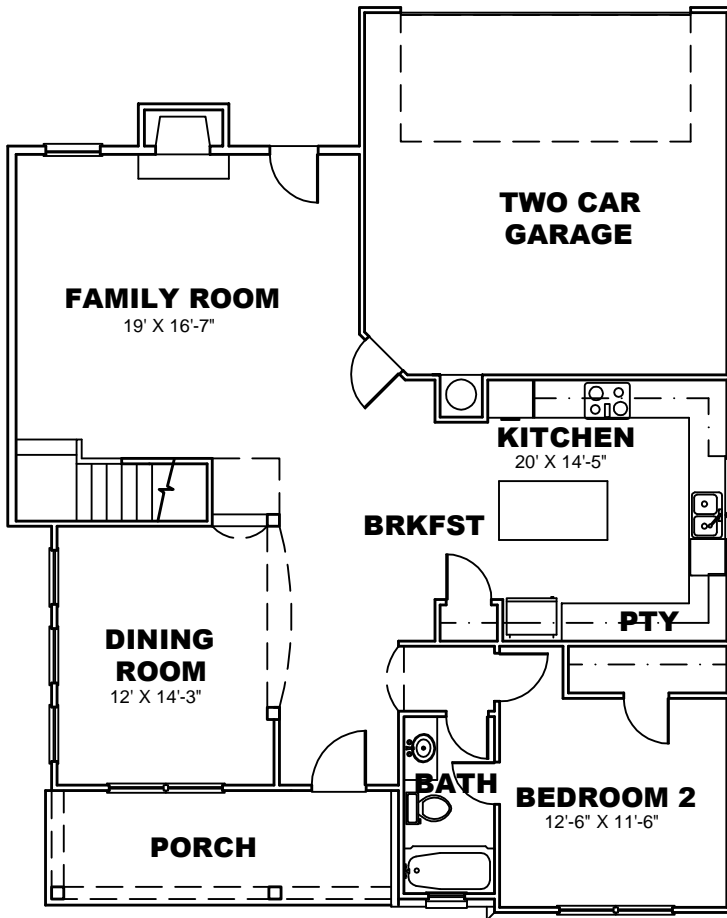

Builders Best Home Plans.com, Inc.
 1241 Smokey Road
 Newnan, GA. 30263
 www.buildersbesthomeplans.com
 678-361-2356

PLAN: BBHP01006A
ELEVATION "A"
TOTAL HTD. S.F.: 2179
WIDTH: 40'
DEPTH: 50'

LEFT ELEVATION

RIGHT ELEVATION

1ST FLOOR PLAN

2ND FLOOR PLAN

Builders Best Home Plans.com, Inc.
 1241 Smokey Road
 Newnan, GA. 30263
 www.buildersbesthomeplans.com
 678-361-2356

PLAN: BBHP01006B
ELEVATION "B"
TOTAL HTD. S.F.: 2179
WIDTH: 40'
DEPTH: 50'

LEFT ELEVATION

RIGHT ELEVATION

1ST FLOOR PLAN

2ND FLOOR PLAN