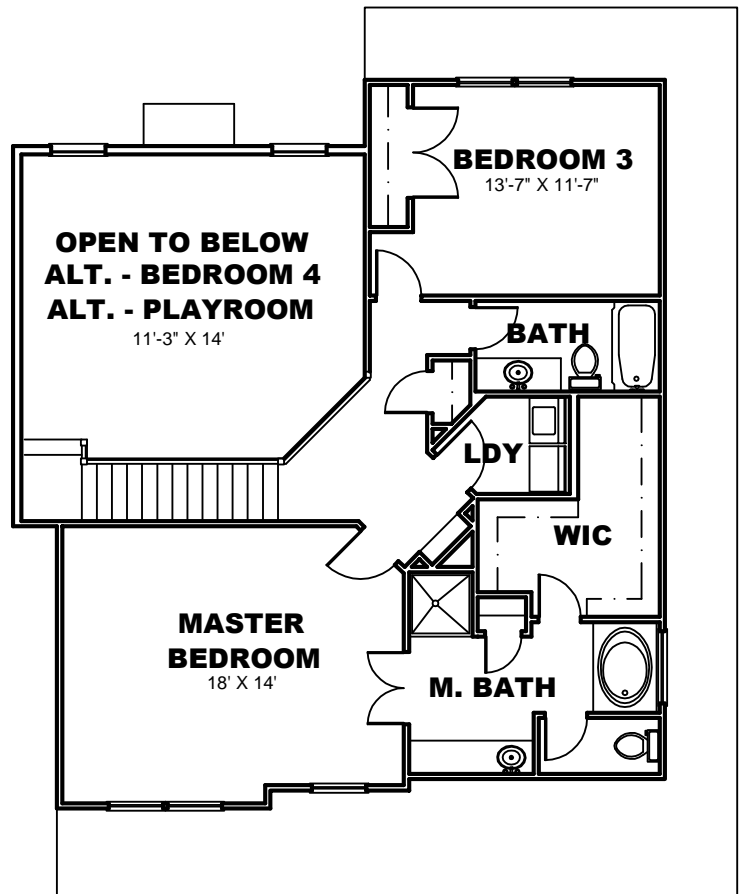

Builders Best Home Plans.com, Inc.
 1241 Smokey Road
 Newnan, GA. 30263
 www.buildersbesthomeplans.com
 678-361-2356

PLAN: BBHP01006A
ELEVATION "A"
TOTAL HTD. S.F.: 2179
WIDTH: 40'
DEPTH: 50'

LEFT ELEVATION

RIGHT ELEVATION

1ST FLOOR PLAN

2ND FLOOR PLAN

Builders Best Home Plans.com, Inc.
 1241 Smokey Road
 Newnan, GA. 30263
 www.buildersbesthomeplans.com
 678-361-2356

PLAN: BBHP01006B
ELEVATION "B"
TOTAL HTD. S.F.: 2179
WIDTH: 40'
DEPTH: 50'

LEFT ELEVATION

RIGHT ELEVATION

1ST FLOOR PLAN

2ND FLOOR PLAN