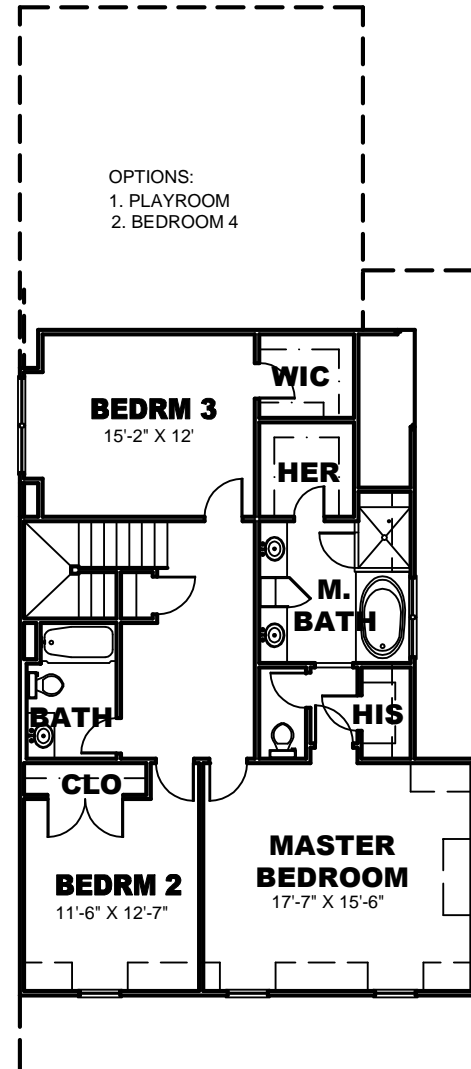

Builders Best Home Plans.com, Inc.
 1241 Smokey Road
 Newnan, GA. 30263
 www.buildersbesthomeplans.com
 678-361-2356

PLAN: BBHP010005A
ELEVATION "A"
TOTAL HTD. S.F.: 1932
WIDTH: 30'
DEPTH: 70'

RIGHT ELEVATION

LEFT ELEVATION

FRONT ELEVATION

FIRST FLOOR PLAN

SECOND FLOOR PLAN

Builders Best Home Plans.com, Inc.
 1241 Smokey Road
 Newnan, GA. 30263
 www.buildersbesthomeplans.com
 678-361-2356

PLAN: BBHP010005B
ELEVATION "B"
TOTAL HTD. S.F.: 1932
WIDTH: 30'
DEPTH: 70'

RIGHT ELEVATION

FRONT ELEVATION

LEFT ELEVATION

ALTERNATE FIRST FLOOR PLAN

ALTERNATE SECOND FLOOR PLAN

Builders Best Home Plans.com, Inc.
 1241 Smokey Road
 Newnan, GA. 30263
 www.buildersbesthomeplans.com
 678-361-2356

PLAN: BBHP010005C
ELEVATION "C"
TOTAL HTD. S.F.: 1932
WIDTH: 30'
DEPTH: 70'

RIGHT ELEVATION

FRONT ELEVATION

LEFT ELEVATION

ALTERNATE FIRST FLOOR PLAN

ALTERNATE SECOND FLOOR PLAN