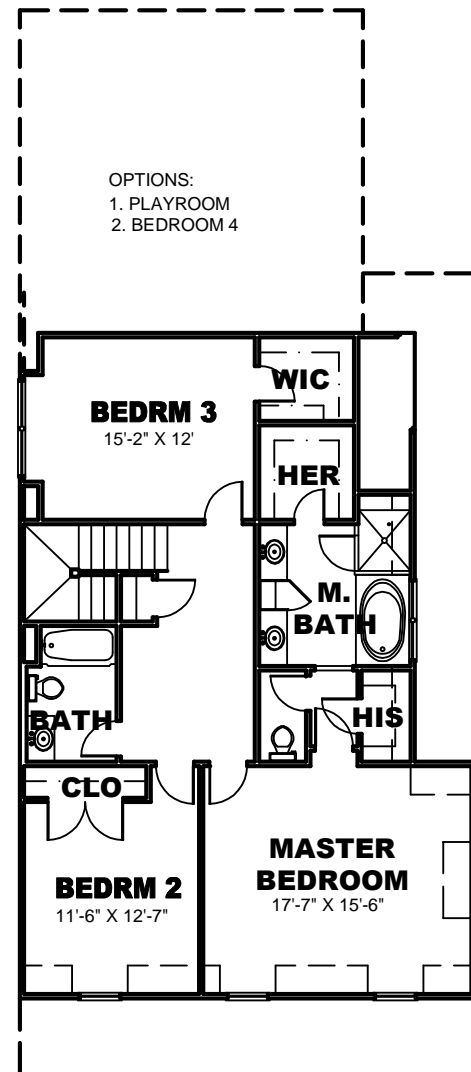

LEFT ELEVATION

FRONT ELEVATION

FIRST FLOOR PLAN

SECOND FLOOR PLAN

Builders Best Home Plans.com, Inc.
 1241 Smokey Road
 Newnan, GA. 30263
 www.buildersbesthomeplans.com
 678-361-2356

PLAN: BBHP010005B
ELEVATION "B"
TOTAL HTD. S.F.: 1932
WIDTH: 30'
DEPTH: 70'

RIGHT ELEVATION

FRONT ELEVATION

LEFT ELEVATION

ALTERNATE FIRST FLOOR PLAN

ALTERNATE SECOND FLOOR PLAN

Builders Best Home Plans.com, Inc.
 1241 Smokey Road
 Newnan, GA. 30263
 www.buildersbesthomeplans.com
 678-361-2356

PLAN: BBHP010005C
ELEVATION "C"
TOTAL HTD. S.F.: 1932
WIDTH: 30'
DEPTH: 70'

RIGHT ELEVATION

FRONT ELEVATION

LEFT ELEVATION

ALTERNATE FIRST FLOOR PLAN

ALTERNATE SECOND FLOOR PLAN