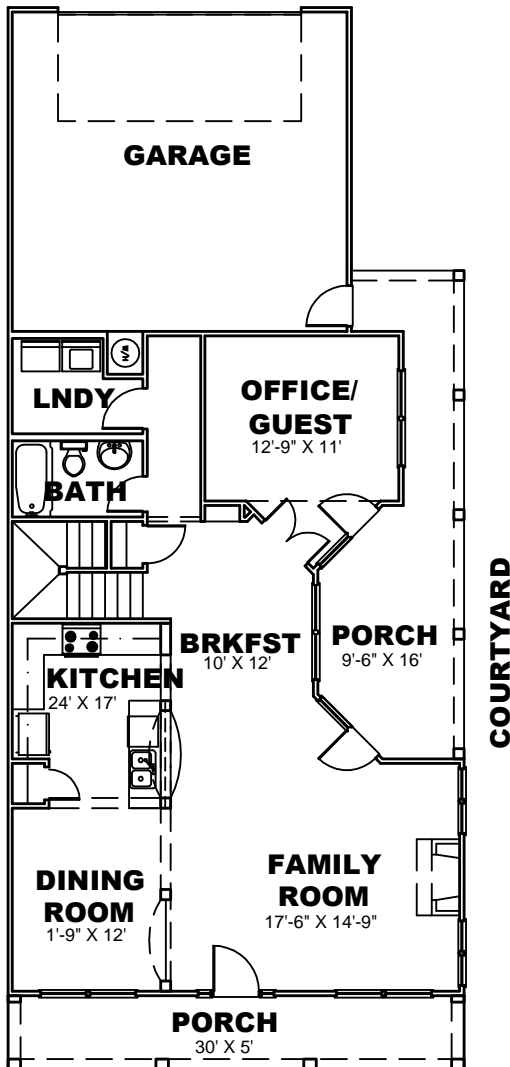

Builders Best Home Plans.com, Inc.
 1241 Smokey Road
 Newnan, GA. 30263
 www.buildersbesthomeplans.com
 678-361-2356

PLAN: BBHP010005A
ELEVATION "A"
TOTAL HTD. S.F.: 1932
WIDTH: 30'
DEPTH: 70'

RIGHT ELEVATION

LEFT ELEVATION

FRONT ELEVATION

FIRST FLOOR PLAN

SECOND FLOOR PLAN

Builders Best Home Plans.com, Inc.
 1241 Smokey Road
 Newnan, GA. 30263
 www.buildersbesthomeplans.com
 678-361-2356

PLAN: BBHP010005B
ELEVATION "B"
TOTAL HTD. S.F.: 1932
WIDTH: 30'
DEPTH: 70'

RIGHT ELEVATION

FRONT ELEVATION

LEFT ELEVATION

ALTERNATE FIRST FLOOR PLAN

ALTERNATE SECOND FLOOR PLAN

Builders Best Home Plans.com, Inc.
 1241 Smokey Road
 Newnan, GA. 30263
 www.buildersbesthomeplans.com
 678-361-2356

PLAN: BBHP010005C
ELEVATION "C"
TOTAL HTD. S.F.: 1932
WIDTH: 30'
DEPTH: 70'

RIGHT ELEVATION

FRONT ELEVATION

LEFT ELEVATION

ALTERNATE FIRST FLOOR PLAN

ALTERNATE SECOND FLOOR PLAN