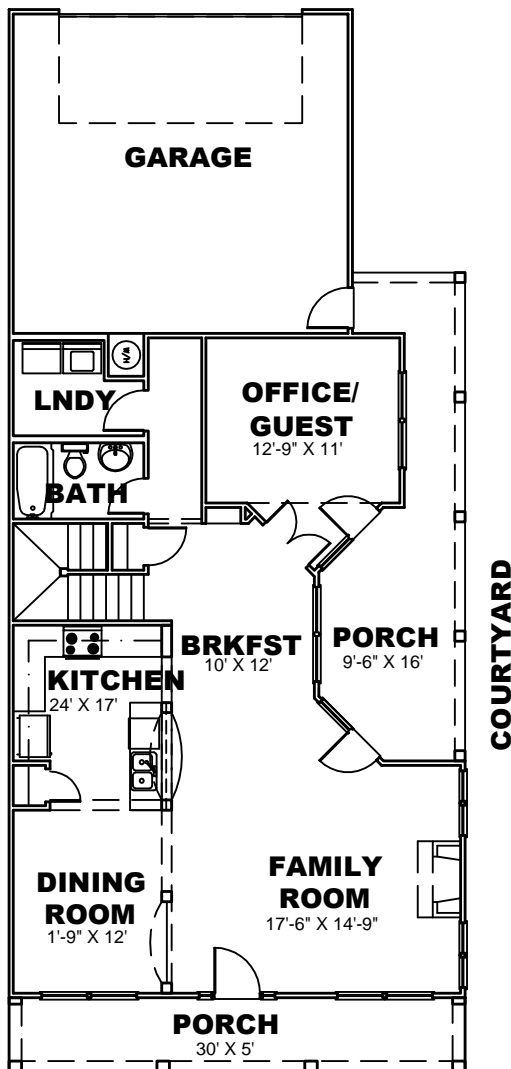

LEFT ELEVATION

FRONT ELEVATION

FIRST FLOOR PLAN

SECOND FLOOR PLAN

Builders Best Home Plans.com, Inc.
 1241 Smokey Road
 Newnan, GA. 30263
 www.buildersbesthomeplans.com
 678-361-2356

PLAN: BBHP010005B
ELEVATION "B"
TOTAL HTD. S.F.: 1932
WIDTH: 30'
DEPTH: 70'

RIGHT ELEVATION

FRONT ELEVATION

LEFT ELEVATION

ALTERNATE FIRST FLOOR PLAN

ALTERNATE SECOND FLOOR PLAN

Builders Best Home Plans.com, Inc.
 1241 Smokey Road
 Newnan, GA. 30263
 www.buildersbesthomeplans.com
 678-361-2356

PLAN: BBHP010005C
ELEVATION "C"
TOTAL HTD. S.F.: 1932
WIDTH: 30'
DEPTH: 70'

RIGHT ELEVATION

FRONT ELEVATION

LEFT ELEVATION

ALTERNATE FIRST FLOOR PLAN

ALTERNATE SECOND FLOOR PLAN