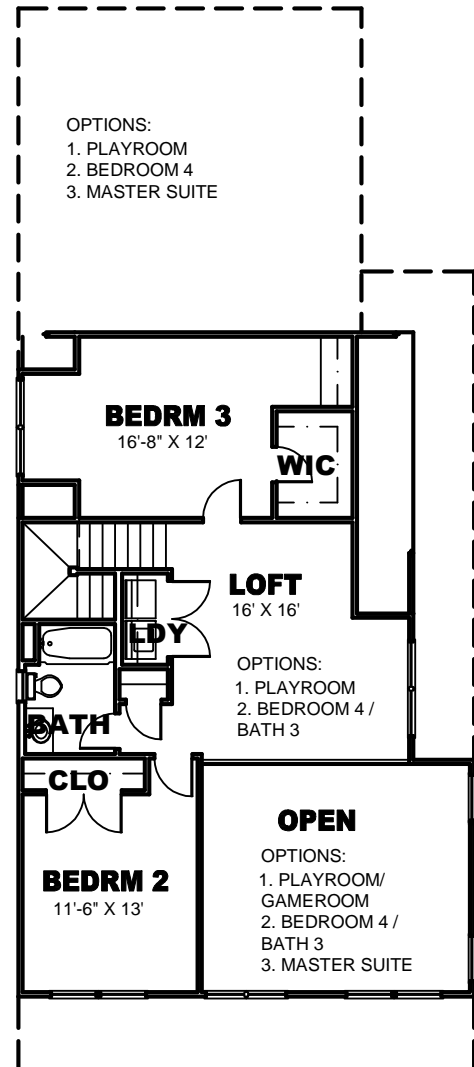

Builders Best Home Plans.com, Inc.
 1241 Smokey Road
 Newnan, GA. 30263
 www.buildersbesthomeplans.com
 678-361-2356

PLAN: BBHP010005A
ELEVATION "A"
TOTAL HTD. S.F.: 1932
WIDTH: 30'
DEPTH: 70'

RIGHT ELEVATION

LEFT ELEVATION

FRONT ELEVATION

FIRST FLOOR PLAN

SECOND FLOOR PLAN

Builders Best Home Plans.com, Inc.
 1241 Smokey Road
 Newnan, GA. 30263
 www.buildersbesthomeplans.com
 678-361-2356

PLAN: BBHP010005B
ELEVATION "B"
TOTAL HTD. S.F.: 1932
WIDTH: 30'
DEPTH: 70'

RIGHT ELEVATION

FRONT ELEVATION

LEFT ELEVATION

ALTERNATE FIRST FLOOR PLAN

ALTERNATE SECOND FLOOR PLAN

Builders Best Home Plans.com, Inc.
 1241 Smokey Road
 Newnan, GA. 30263
 www.buildersbesthomeplans.com
 678-361-2356

PLAN: BBHP010005C
ELEVATION "C"
TOTAL HTD. S.F.: 1932
WIDTH: 30'
DEPTH: 70'

RIGHT ELEVATION

FRONT ELEVATION

LEFT ELEVATION

ALTERNATE FIRST FLOOR PLAN

ALTERNATE SECOND FLOOR PLAN