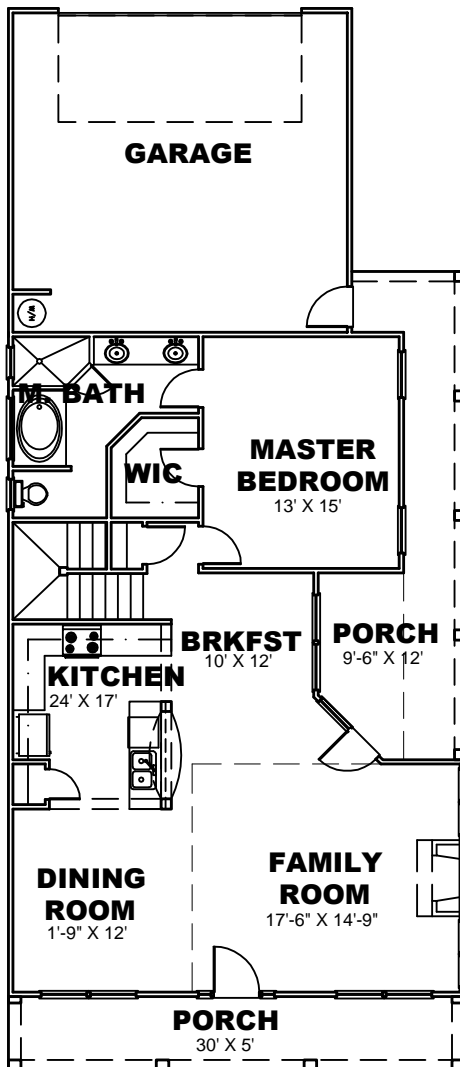

Builders Best Home Plans.com, Inc.
 1241 Smokey Road
 Newnan, GA. 30263
 www.buildersbesthomeplans.com
 678-361-2356

PLAN: BBHP010005A
ELEVATION "A"
TOTAL HTD. S.F.: 1932
WIDTH: 30'
DEPTH: 70'

RIGHT ELEVATION

LEFT ELEVATION

FRONT ELEVATION

FIRST FLOOR PLAN

SECOND FLOOR PLAN

Builders Best Home Plans.com, Inc.
 1241 Smokey Road
 Newnan, GA. 30263
 www.buildersbesthomeplans.com
 678-361-2356

PLAN: BBHP010005B
ELEVATION "B"
TOTAL HTD. S.F.: 1932
WIDTH: 30'
DEPTH: 70'

PLAN: BBHP010005C
ELEVATION "C"
TOTAL HTD. S.F.: 1932
WIDTH: 30'
DEPTH: 70'

RIGHT ELEVATION

FRONT ELEVATION

LEFT ELEVATION

ALTERNATE FIRST FLOOR PLAN

ALTERNATE SECOND FLOOR PLAN