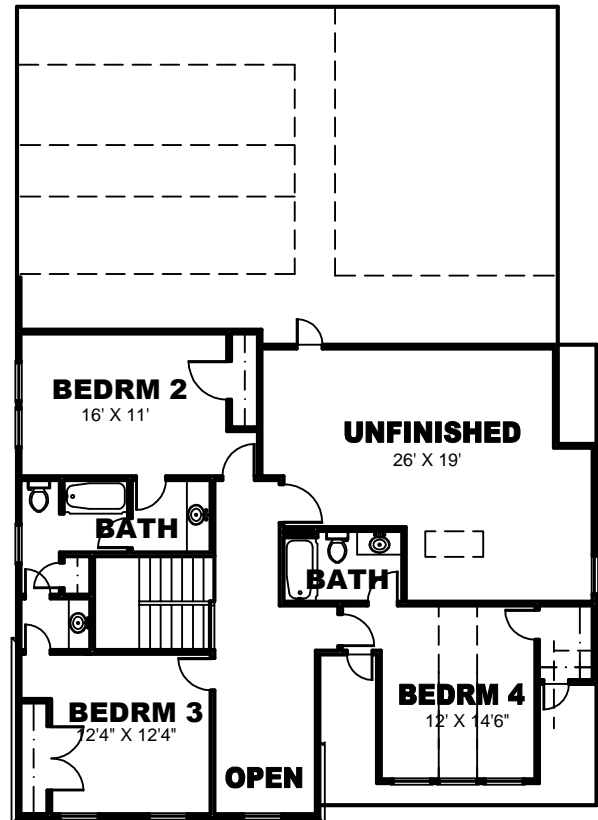

SECOND FLOOR PLAN

Builders Best Home Plans.com, Inc.
 1241 Smokey Road
 Newnan, GA. 30263
 www.buildersbesthomeplans.com
 678-361-2356

PLAN: BBHP010002B
 ELEVATION "B"
TOTAL HTD. S.F.: 3292
WIDTH: 45'-0"
DEPTH: 77'-0"

RIGHT ELEVATION

LEFT ELEVATION

FIRST FLOOR PLAN

SECOND FLOOR PLAN

Builders Best Home Plans.com, Inc.
 1241 Smokey Road
 Newnan, GA. 30263
 www.buildersbesthomeplans.com
 678-361-2356

PLAN: BBHP010002C
ELEVATION "C"
TOTAL HTD. S.F.: 3249
WIDTH: 45'-0"
DEPTH: 70'-6"

FIRST FLOOR PLAN

SECOND FLOOR PLAN