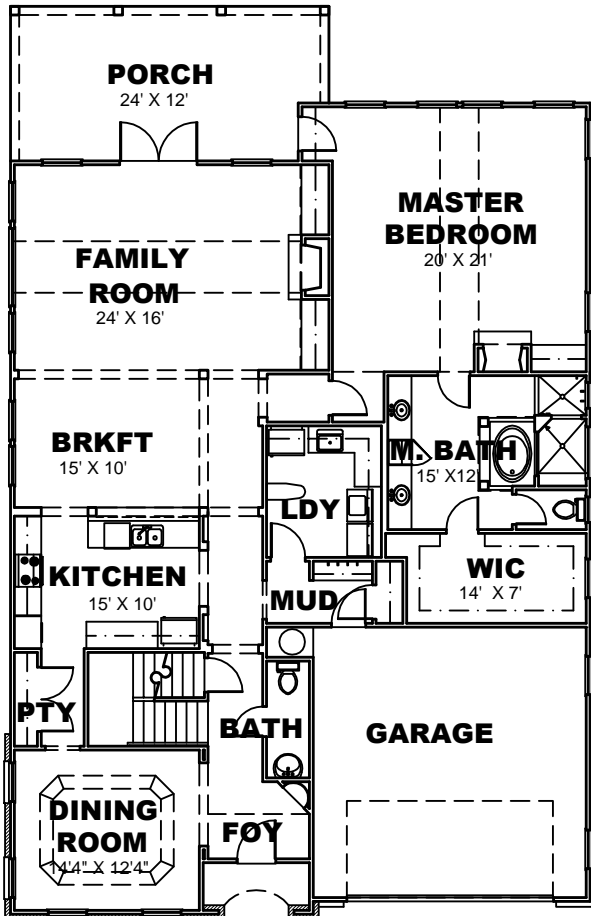

Builders Best Home Plans.com, Inc.
 1241 Smokey Road
 Newnan, GA. 30263
 www.buildersbesthomeplans.com
 678-361-2356

PLAN: BBHP010002A
 ELEVATION "A"
TOTAL HTD. S.F.: 3292
WIDTH: 45'-0"
DEPTH: 77'-0"

FIRST FLOOR PLAN

SECOND FLOOR PLAN

Builders Best Home Plans.com, Inc.
 1241 Smokey Road
 Newnan, GA. 30263
 www.buildersbesthomeplans.com
 678-361-2356

PLAN: BBHP010002B
 ELEVATION "B"
TOTAL HTD. S.F.: 3292
WIDTH: 45'-0"
DEPTH: 77'-0"

RIGHT ELEVATION

LEFT ELEVATION

FIRST FLOOR PLAN

SECOND FLOOR PLAN

Builders Best Home Plans.com, Inc.
 1241 Smokey Road
 Newnan, GA. 30263
 www.buildersbesthomeplans.com
 678-361-2356

PLAN: BBHP010002C
ELEVATION "C"
TOTAL HTD. S.F.: 3249
WIDTH: 45'-0"
DEPTH: 70'-6"

FIRST FLOOR PLAN

SECOND FLOOR PLAN