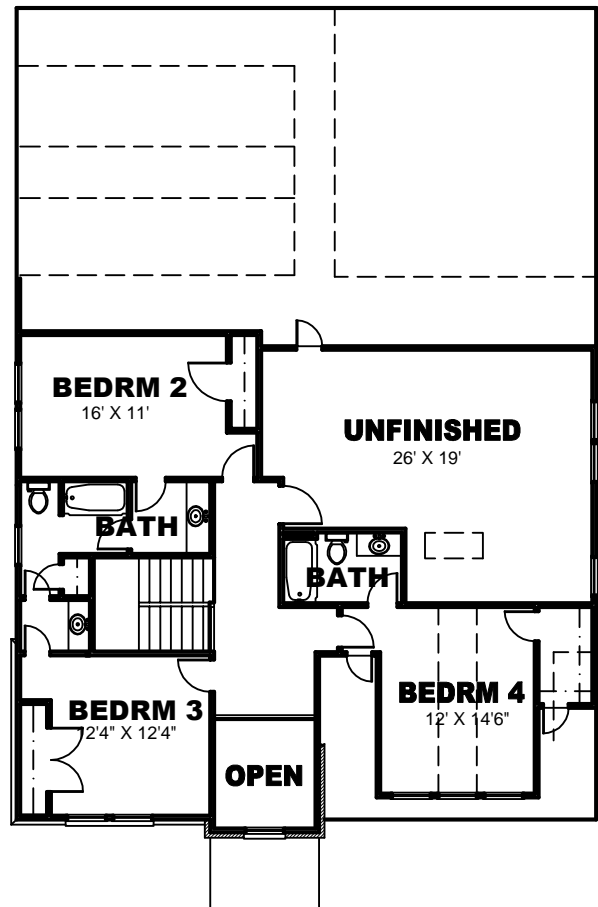

Builders Best Home Plans.com, Inc.
 1241 Smokey Road
 Newnan, GA. 30263
 www.buildersbesthomeplans.com
 678-361-2356

PLAN: BBHP010002A
 ELEVATION "A"
TOTAL HTD. S.F.: 3292
WIDTH: 45'-0"
DEPTH: 77'-0"

FIRST FLOOR PLAN

SECOND FLOOR PLAN

Builders Best Home Plans.com, Inc.
 1241 Smokey Road
 Newnan, GA. 30263
 www.buildersbesthomeplans.com
 678-361-2356

PLAN: BBHP010002B
 ELEVATION "B"
TOTAL HTD. S.F.: 3292
WIDTH: 45'-0"
DEPTH: 77'-0"

RIGHT ELEVATION

LEFT ELEVATION

FIRST FLOOR PLAN

SECOND FLOOR PLAN

Builders Best Home Plans.com, Inc.
 1241 Smokey Road
 Newnan, GA. 30263
 www.buildersbesthomeplans.com
 678-361-2356

PLAN: BBHP010002C
ELEVATION "C"
TOTAL HTD. S.F.: 3249
WIDTH: 45'-0"
DEPTH: 70'-6"

FIRST FLOOR PLAN

SECOND FLOOR PLAN