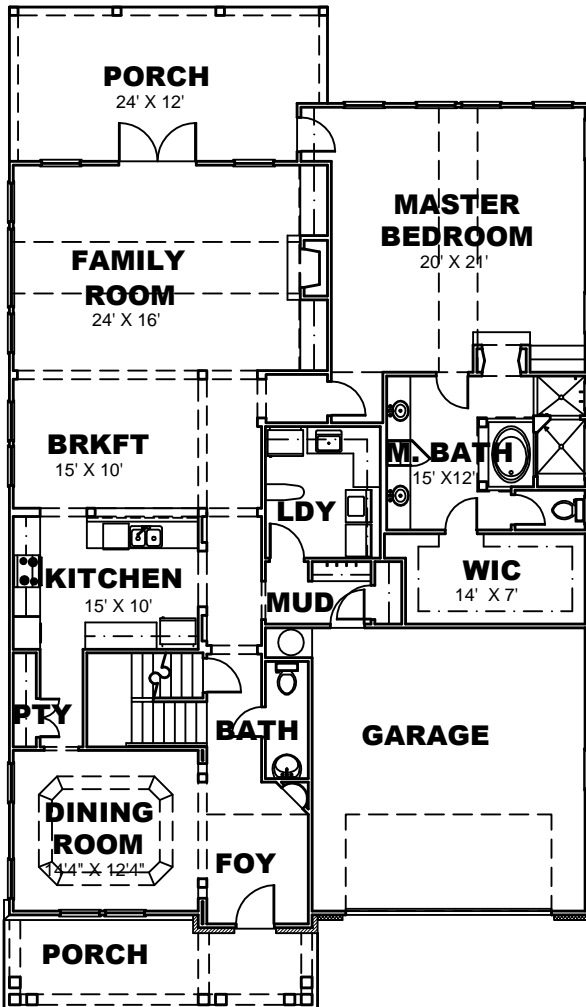

Builders Best Home Plans.com, Inc.
 1241 Smokey Road
 Newnan, GA. 30263
 www.buildersbesthomeplans.com
 678-361-2356

PLAN: BBHP010002A
 ELEVATION "A"
TOTAL HTD. S.F.: 3292
WIDTH: 45'-0"
DEPTH: 77'-0"

FIRST FLOOR PLAN

SECOND FLOOR PLAN

Builders Best Home Plans.com, Inc.
 1241 Smokey Road
 Newnan, GA. 30263
 www.buildersbesthomeplans.com
 678-361-2356

PLAN: BBHP010002B
 ELEVATION "B"
TOTAL HTD. S.F.: 3292
WIDTH: 45'-0"
DEPTH: 77'-0"

RIGHT ELEVATION

LEFT ELEVATION

FIRST FLOOR PLAN

SECOND FLOOR PLAN

Builders Best Home Plans.com, Inc.
 1241 Smokey Road
 Newnan, GA. 30263
 www.buildersbesthomeplans.com
 678-361-2356

PLAN: BBHP010002C
ELEVATION "C"
TOTAL HTD. S.F.: 3249
WIDTH: 45'-0"
DEPTH: 70'-6"

FIRST FLOOR PLAN

SECOND FLOOR PLAN