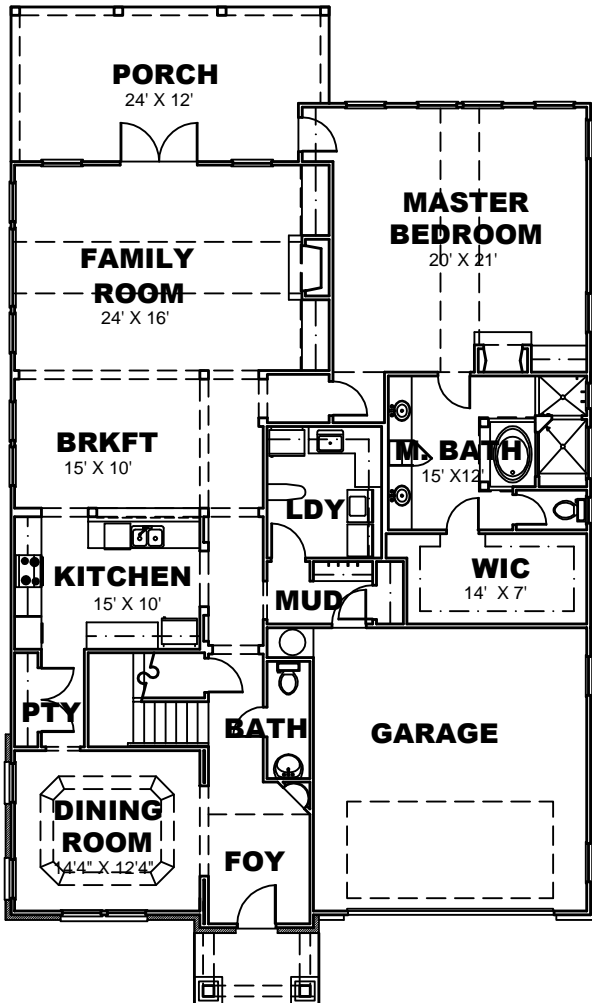

Builders Best Home Plans.com, Inc.
 1241 Smokey Road
 Newnan, GA. 30263
 www.buildersbesthomeplans.com
 678-361-2356

PLAN: BBHP010002A
 ELEVATION "A"
TOTAL HTD. S.F.: 3292
WIDTH: 45'-0"
DEPTH: 77'-0"

FIRST FLOOR PLAN

SECOND FLOOR PLAN

Builders Best Home Plans.com, Inc.
 1241 Smokey Road
 Newnan, GA. 30263
 www.buildersbesthomeplans.com
 678-361-2356

PLAN: BBHP010002B
 ELEVATION "B"
TOTAL HTD. S.F.: 3292
WIDTH: 45'-0"
DEPTH: 77'-0"

RIGHT ELEVATION

LEFT ELEVATION

FIRST FLOOR PLAN

SECOND FLOOR PLAN

Builders Best Home Plans.com, Inc.
 1241 Smokey Road
 Newnan, GA. 30263
 www.buildersbesthomeplans.com
 678-361-2356

PLAN: BBHP010002C
ELEVATION "C"
TOTAL HTD. S.F.: 3249
WIDTH: 45'-0"
DEPTH: 70'-6"

FIRST FLOOR PLAN

SECOND FLOOR PLAN