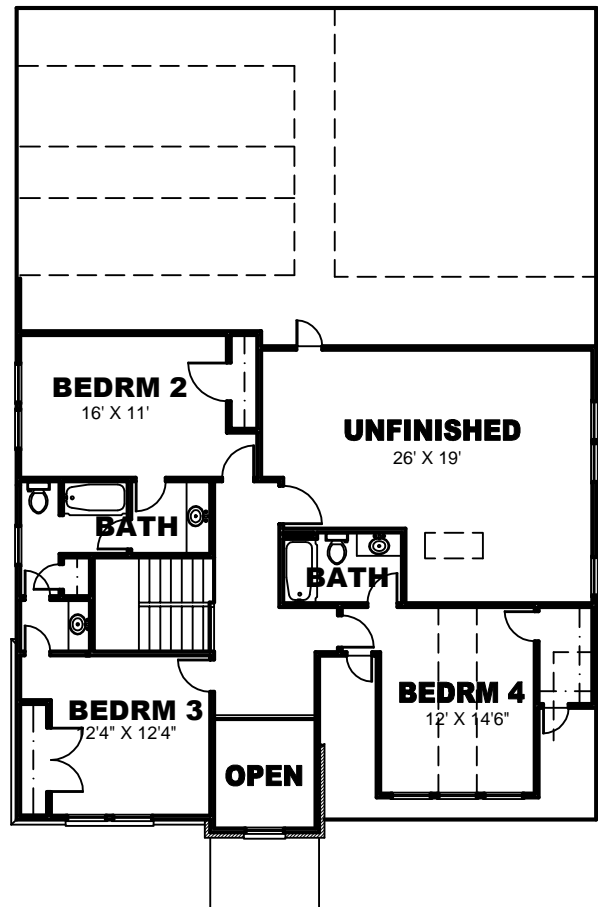

Builders Best Home Plans.com, Inc.
 1241 Smokey Road
 Newnan, GA. 30263
 www.buildersbesthomeplans.com
 678-361-2356

PLAN: BBHP010002A
 ELEVATION "A"
TOTAL HTD. S.F.: 3292
WIDTH: 45'-0"
DEPTH: 77'-0"

FIRST FLOOR PLAN

SECOND FLOOR PLAN

Builders Best Home Plans.com, Inc.
 1241 Smokey Road
 Newnan, GA. 30263
 www.buildersbesthomeplans.com
 678-361-2356

PLAN: BBHP010002B
 ELEVATION "B"
TOTAL HTD. S.F.: 3292
WIDTH: 45'-0"
DEPTH: 77'-0"

RIGHT ELEVATION

LEFT ELEVATION

FIRST FLOOR PLAN

SECOND FLOOR PLAN

Builders Best Home Plans.com, Inc.
 1241 Smokey Road
 Newnan, GA. 30263
 www.buildersbesthomeplans.com
 678-361-2356

PLAN: BBHP010002C
ELEVATION "C"
TOTAL HTD. S.F.: 3249
WIDTH: 45'-0"
DEPTH: 70'-6"

FIRST FLOOR PLAN

SECOND FLOOR PLAN